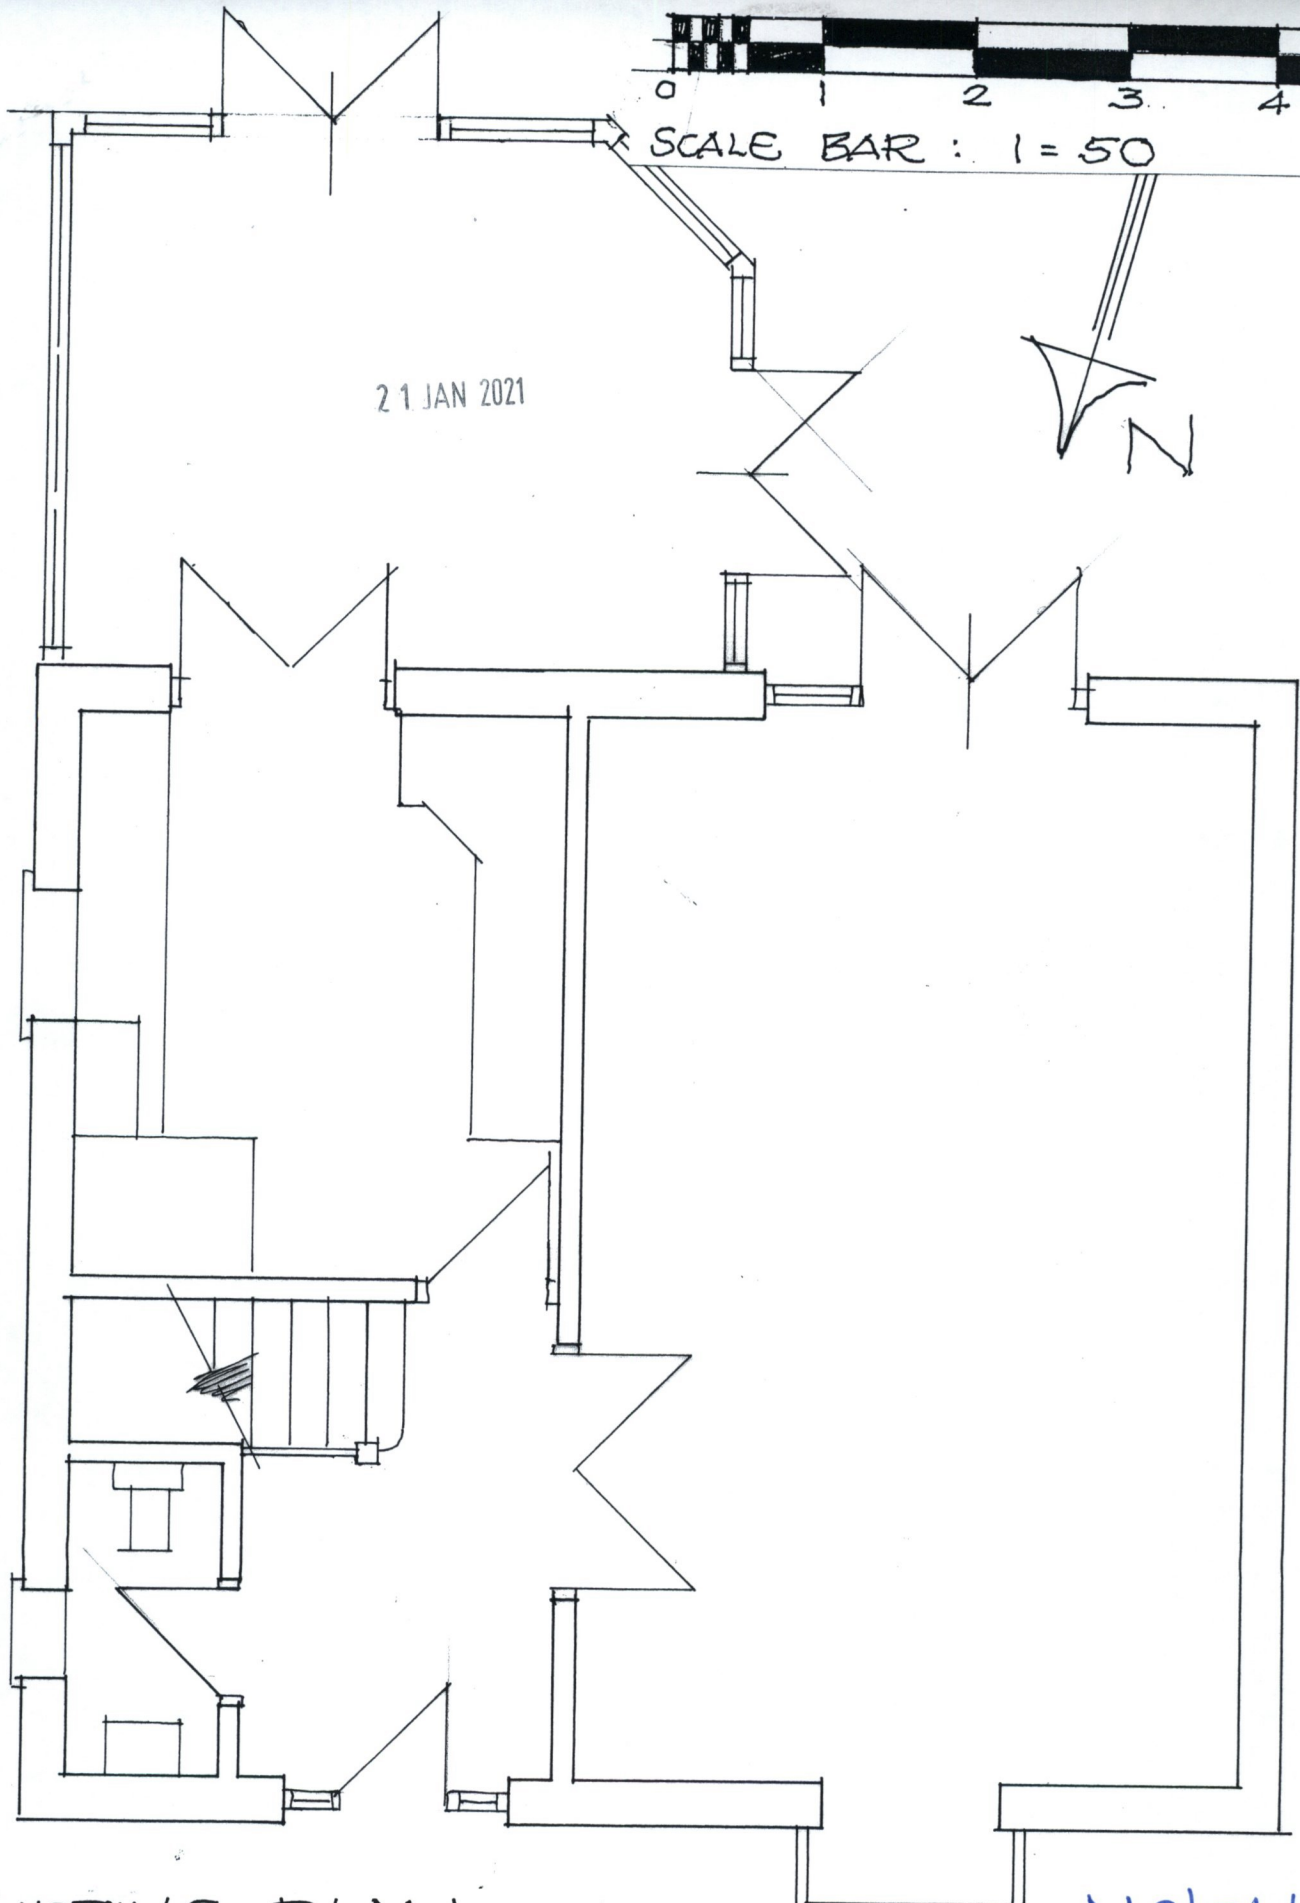

SCALE BAR : 1 = 50

21 JAN 2021

EXISTING PLAN

Mclz110170

Scale : 1 = 50 • JUNE 20 • DRG = LA/J/A

40, MARSTON CLOSE • WALDERSLADE

JA