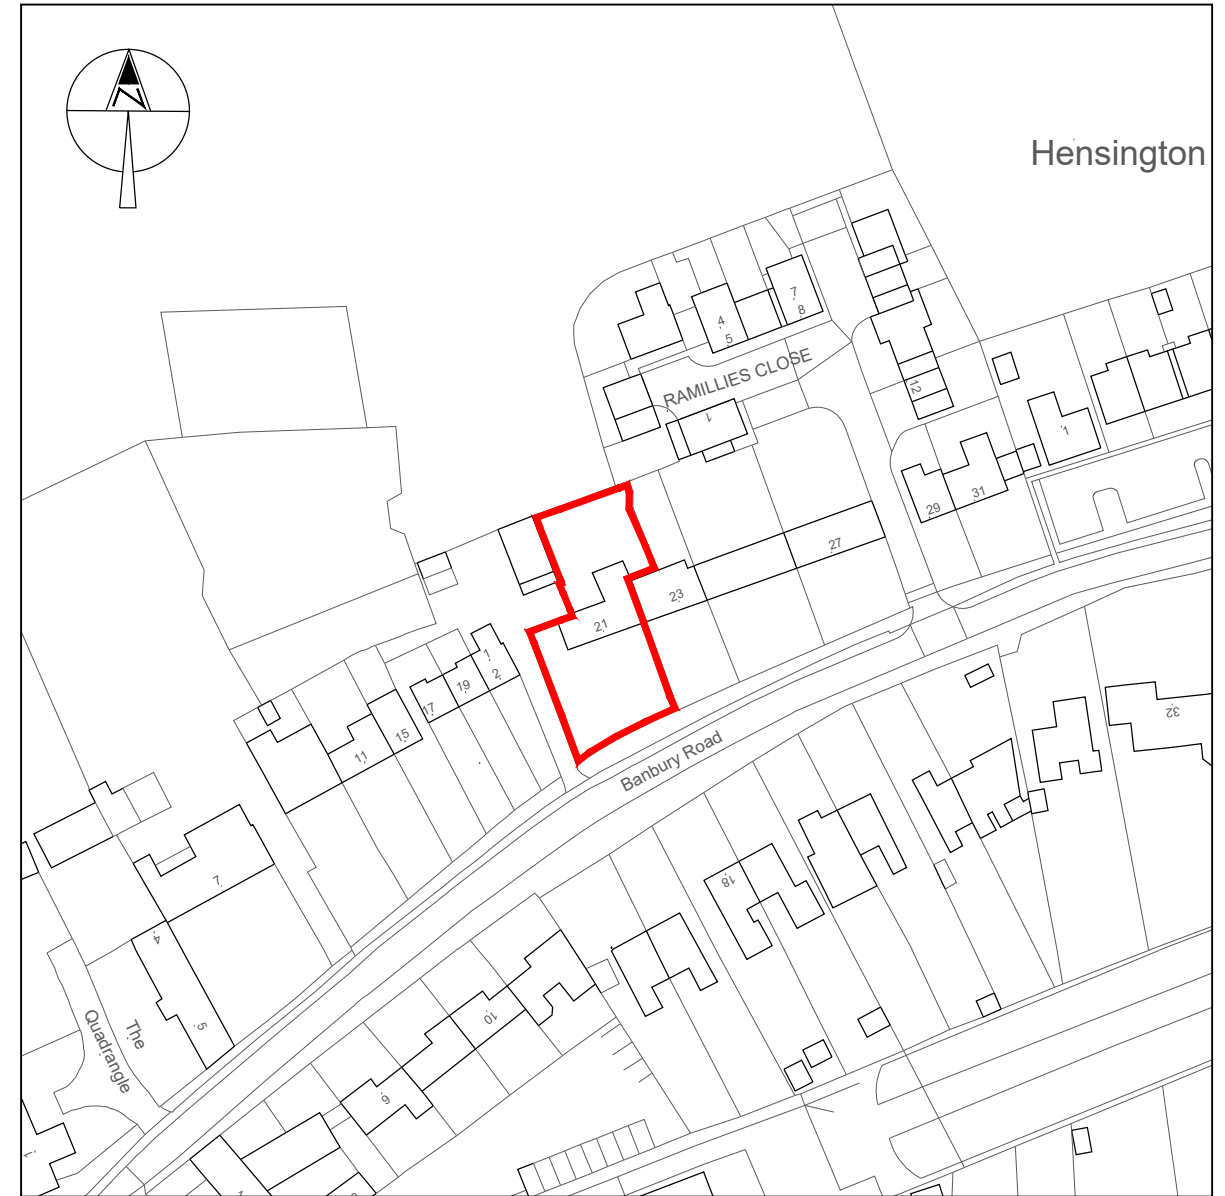

Block plan 1:500

Site location plan 1:1250

DREWTECH

Architectural Design Services
10 Combe Road, Stonesfield
OX29 8QB
mark@drewtech.co.uk
Tel: 07487691528

Revision

Project: 21 Banbury Road Woodstock
--

Description: Block plan and site location plan
--

Date: 14 Dec 2020

Scale: 1:500, 1:1250 @A3
--

Drawing no: 20025-P.01
