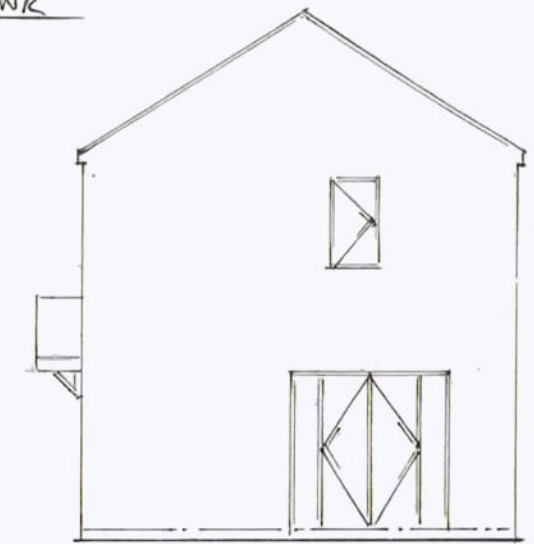

EAST FACING SIDE ELEVATION

PAGE 1 OF 2, REF C88601/TONGUE - 3 BLACKBIRD PLACE, RAINWORTH, MANSFIELD, NOTTINGHAMSHIRE, N921 0WR

SCALE DRAWINGS 1:100 - PARKING PROVISIONS REMAIN UNAFFECTED

EXISTING PLAN VIEW/ELEVATIONS PRIOR TO ALTERATIONS

NORTH FACING REAR ELEVATION

PROPOSITION: TO CONSTRUCT AN EDWARDIAN STYLE CONSERVATORY TO THE EAST FACING SIDE ELEVATION.

TOTAL WIDTH - 4000mm

TOTAL PROJECTION - 3000mm

NORTH FACING REAR ELEVATION

EAST FACING SIDE ELEVATION...

SOUTH FACING FRONT ELEVATION

SOUTH FACING FRONT ELEVATION

RECEIVED BY
21 JAN 2021
ADMIN SERVICES

DRAWINGS BY S. UPRICARD