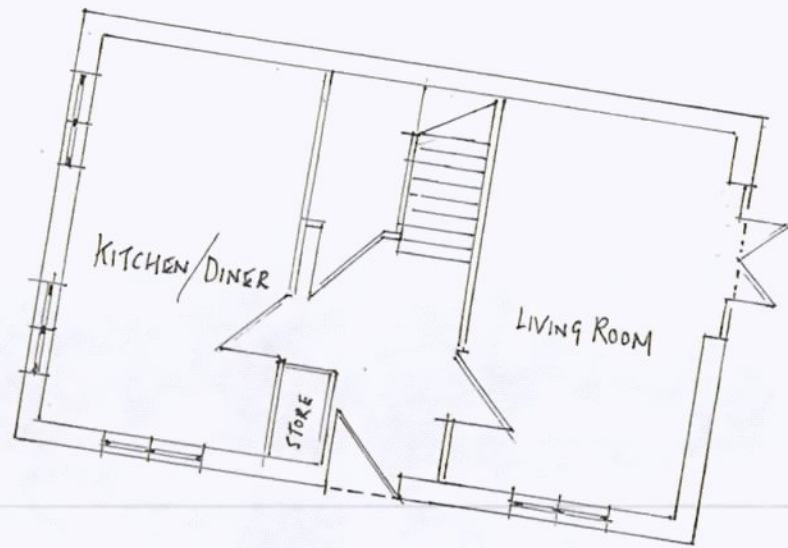

EAST FACING SIDE ELEVATION

PAGE 1 OF 2, REF C88601/TONGUE - 3 BLACKBIRD PLACE, RAINWORTH, MANSFIELD, NOTTINGHAMSHIRE, N921 0WR

SCALE DRAWINGS 1:100 - PARKING PROVISIONS REMAIN UNAFFECTED

EXISTING PLAN VIEW/ELEVATIONS PRIOR TO ALTERATIONS

NORTH FACING REAR ELEVATION

PROPOSITION: TO CONSTRUCT AN EDWARDIAN STYLE CONSERVATORY TO THE EAST FACING SIDE ELEVATION.

TOTAL WIDTH - 4000mm

TOTAL PROJECTION - 3000mm

NORTH FACING REAR ELEVATION

EAST FACING SIDE ELEVATION...

SOUTH FACING FRONT ELEVATION

SOUTH FACING FRONT ELEVATION

RECEIVED BY
21 JAN 2021
ADMIN SERVICES

DRAWINGS BY S. UPRICARD