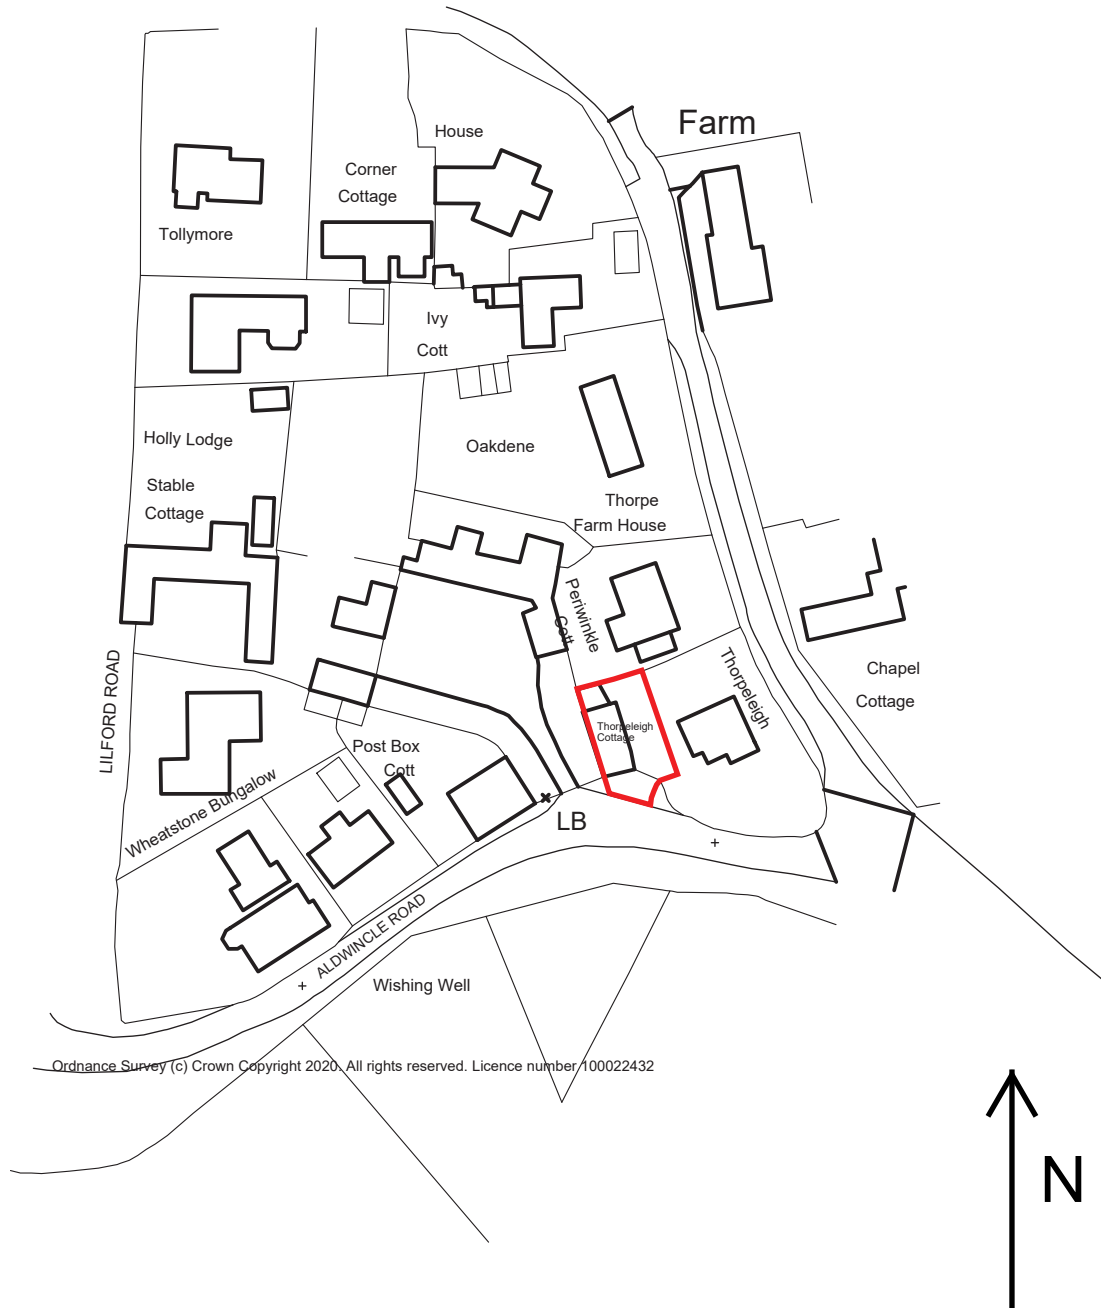

LOCATION MAP SCALE 1:1250@a4

Thorpeleigh Cottage Aldwincle Road, Kettering,

Thorpe Waterville, Northamptonshire, NN14 3ED