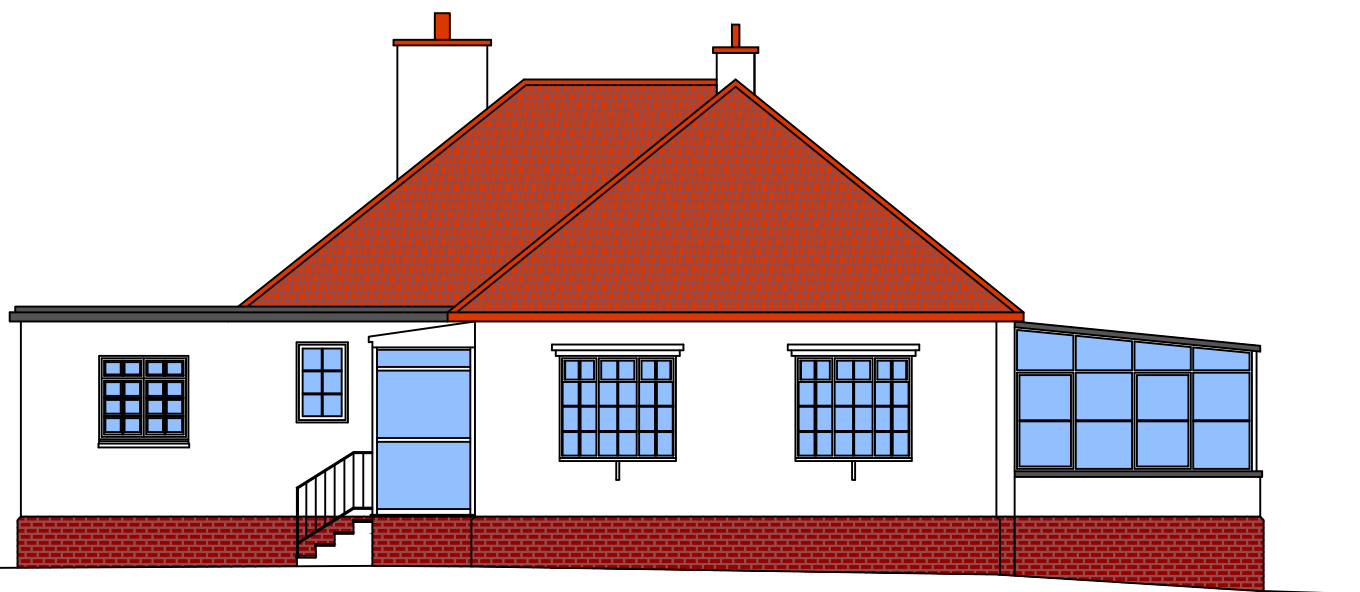

© This Drawing and Design are Copyright.
Do not scale from drawing.
Check all dimensions on site.

Existing North Elevation
1:100

Existing West Elevation
1:100

Existing South Elevation
1:100

Existing East Elevation
1:100

SCALE BAR 1:100

glgLang@rchitecture

ARCHITECTURE · PLANNING · INTERIORS
SUSTAINABILITY & CONSERVATION
PROJECT MANAGEMENT

BEECH STUDIO · 10 BERRYHILL ROAD,
GIFFNOCK, GLASGOW G46 7NJ
tel. + 44 (0) 141 621 2050

Job
MEWS HOUSE
BEECH COTTAGE
GIFFNOCK G46 7NJ

Drawing

Elevations, As Existing

Scale 1:100@A3 Date Dec 2020

Drg. No. 20-32/05