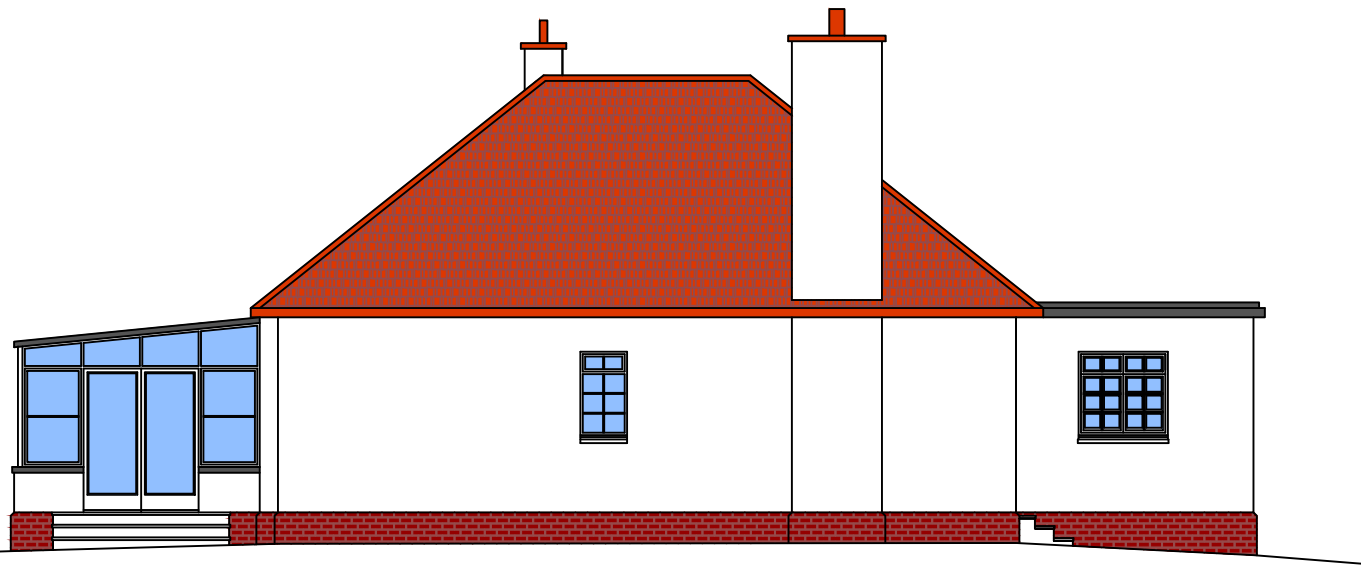

© This Drawing and Design are Copyright.
Do not scale from drawing.
Check all dimensions on site.

Existing North Elevation
1:100

Existing West Elevation
1:100

Existing South Elevation
1:100

Existing East Elevation
1:100

SCALE BAR 1:100

glgLang@rchitecture

ARCHITECTURE · PLANNING · INTERIORS
SUSTAINABILITY & CONSERVATION
PROJECT MANAGEMENT

BEECH STUDIO · 10 BERRYHILL ROAD,
GIFFNOCK, GLASGOW G46 7NJ
tel. + 44 (0) 141 621 2050

Job
MEWS HOUSE
BEECH COTTAGE
GIFFNOCK G46 7NJ

Drawing

Elevations, As Existing

Scale 1:100@A3 Date Dec 2020

Drg. No. 20-32/05