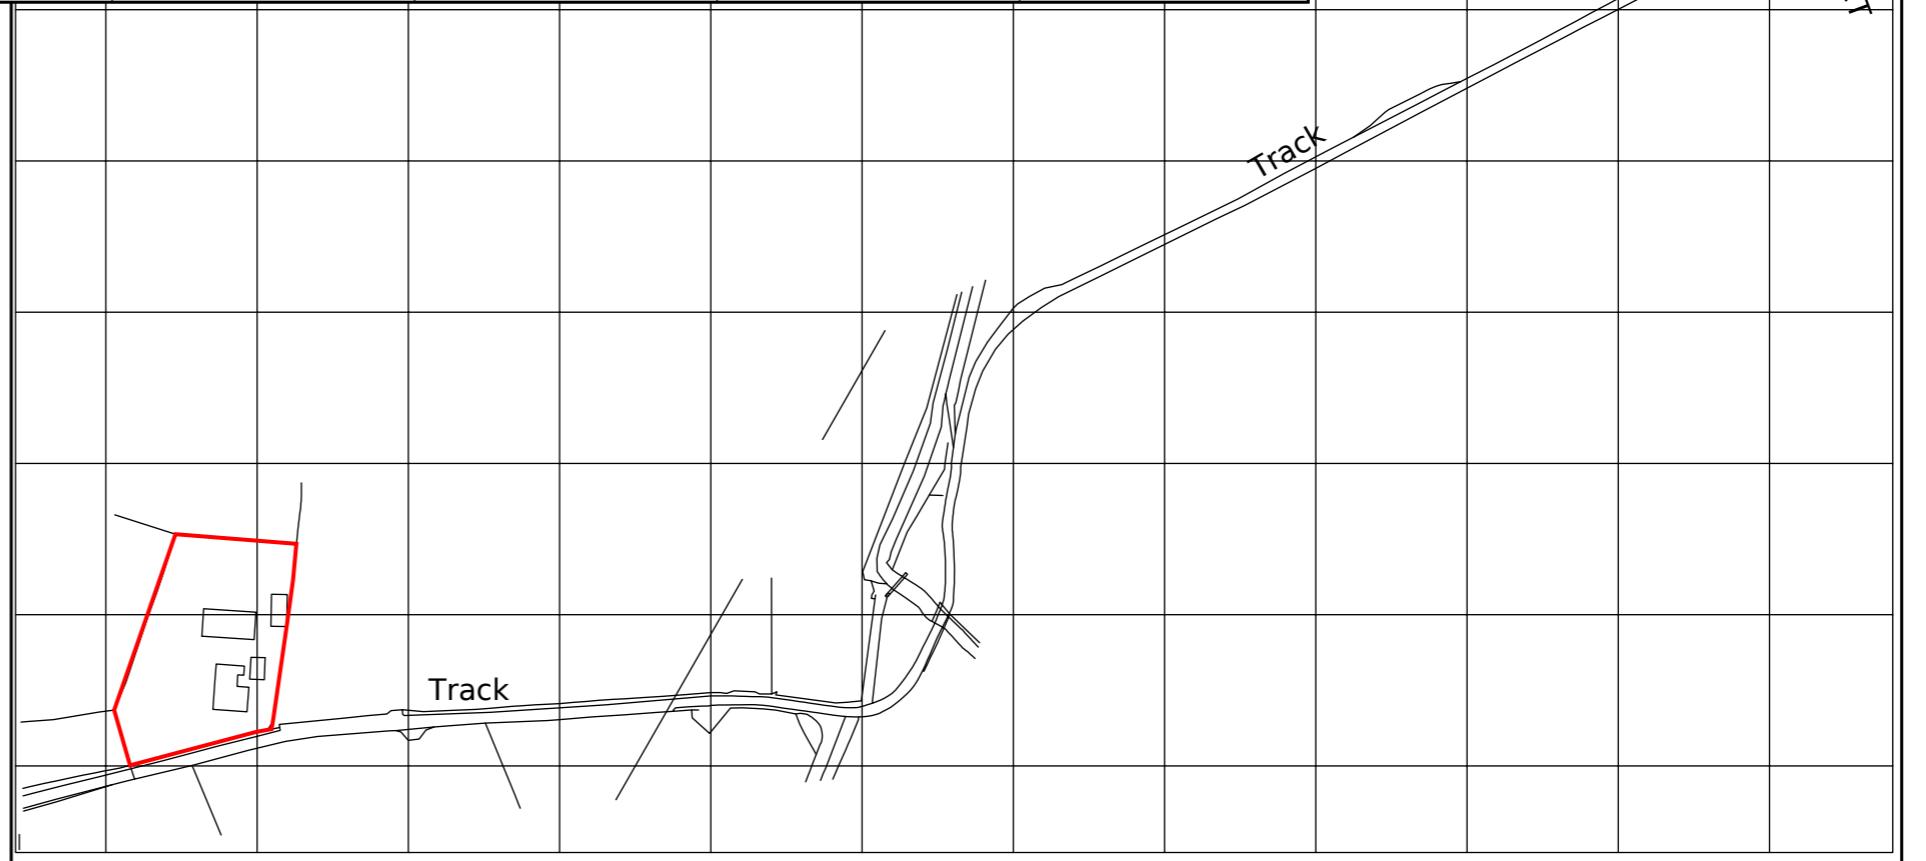

Little Orchard  
Radlett, WD7 7HP

0m 50m

1:1250 SITE PLAN  
@ A3

0m 100m

1:2500 SITE PLAN  
@ A3