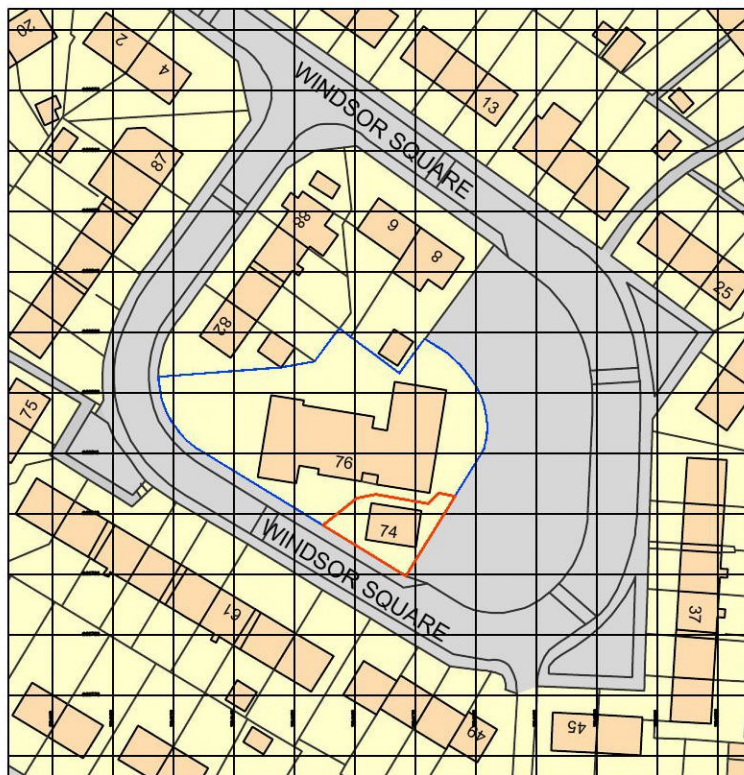

Ordnance Survey, (c) Crown Copyright 2020. All rights reserved. Licence number 100022432

LOCATION PLAN

SCALE 1:1250