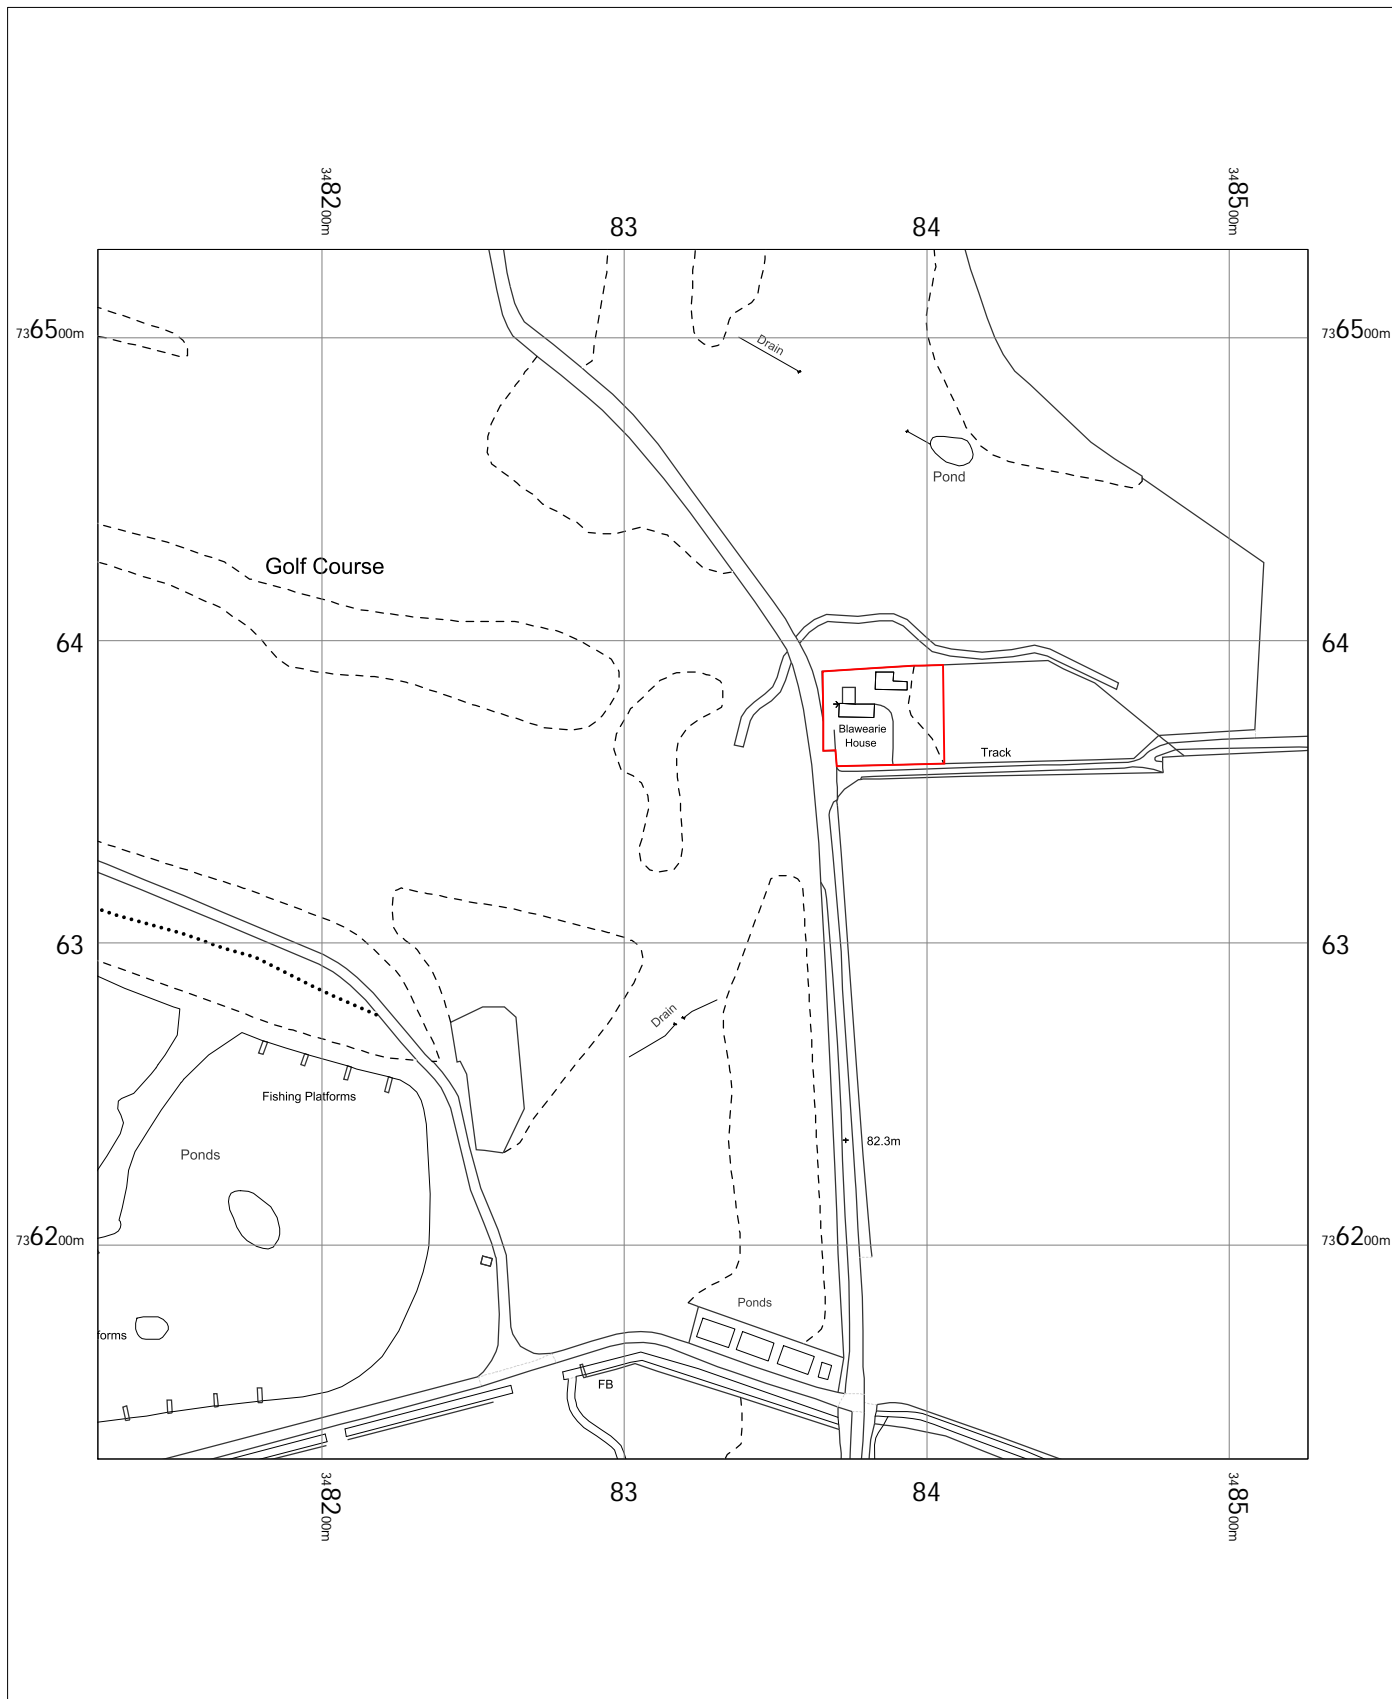

Blawearie House, DD5 3RE

Blawearie House
Dundee,
Kingennie,
Angus
DD5 3RE

OS MasterMap 1250/2500/10000 scale
Monday, December 21, 2020, ID: MPMBW-00927590
www.blackwellmapping.co.uk

1:2500 scale print at A4, Centre: 348326 E, 736329 N

© Crown Copyright Ordnance Survey. Licence no. 100041041

BLACKWELL'S
MAPPING SERVICES
PERSONAL & PROFESSIONAL MAPPING
www.blackwellmapping.co.uk

TEL: 0800 151 2612
maps@blackwell.co.uk