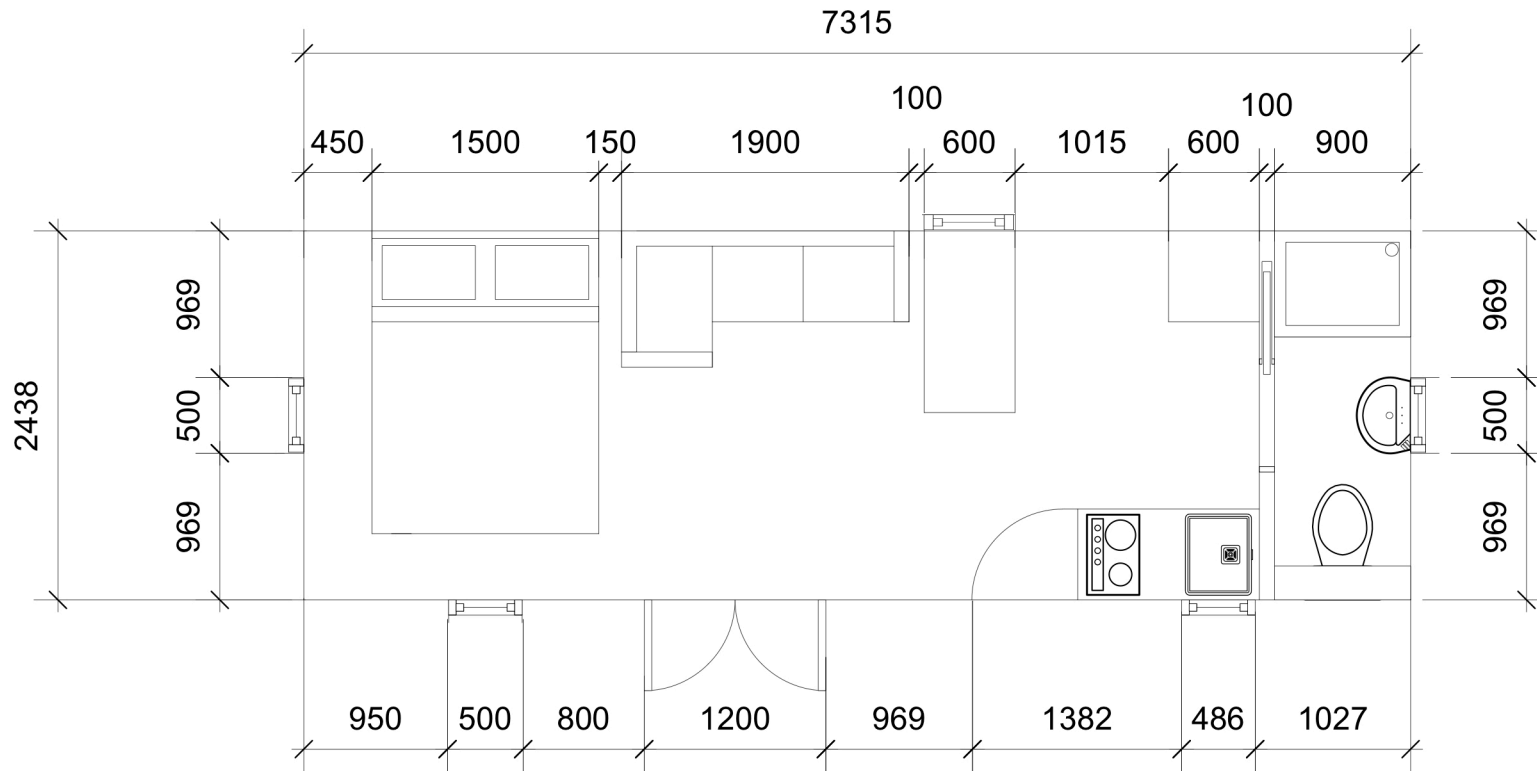

Foxdown Shepherds Huts

www.foxdownhuts.co.uk

Email: simon@foxdownhuts.co.uk

Tel: 07460 922731

Revision - 2

Vectorworks Educational Version

Proposed Floor Plan - 1:50 @ A4

Scale Bars

Vectorworks Educational Version

ELEVATIONS
Scale 1:100