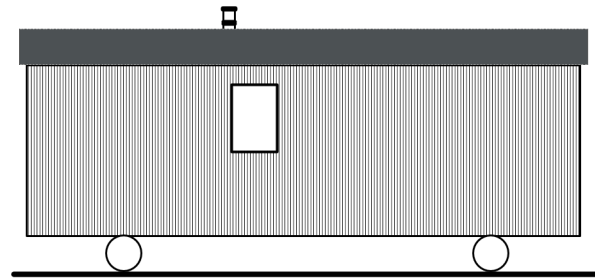

Foxdown Shepherds Huts

www.foxdownhuts.co.uk

Email: simon@foxdownhuts.co.uk

Tel: 07460 922731

Revision - 2

Vectorworks Educational Version

Proposed Floor Plan - 1:50 @ A4

Scale Bars

Vectorworks Educational Version

ELEVATIONS
Scale 1:100