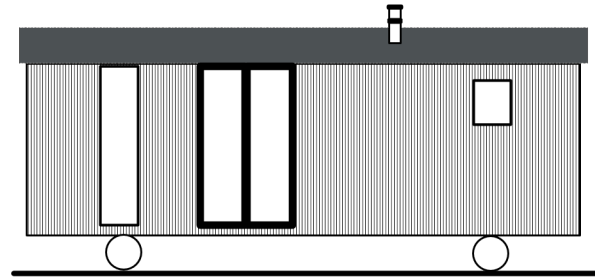

Foxdown Shepherds Huts

www.foxdownhuts.co.uk

Email: simon@foxdownhuts.co.uk

Tel: 07460 922731

Revision - 2

Vectorworks Educational Version

Proposed Floor Plan - 1:50 @ A4

Scale Bars

Vectorworks Educational Version

ELEVATIONS
Scale 1:100