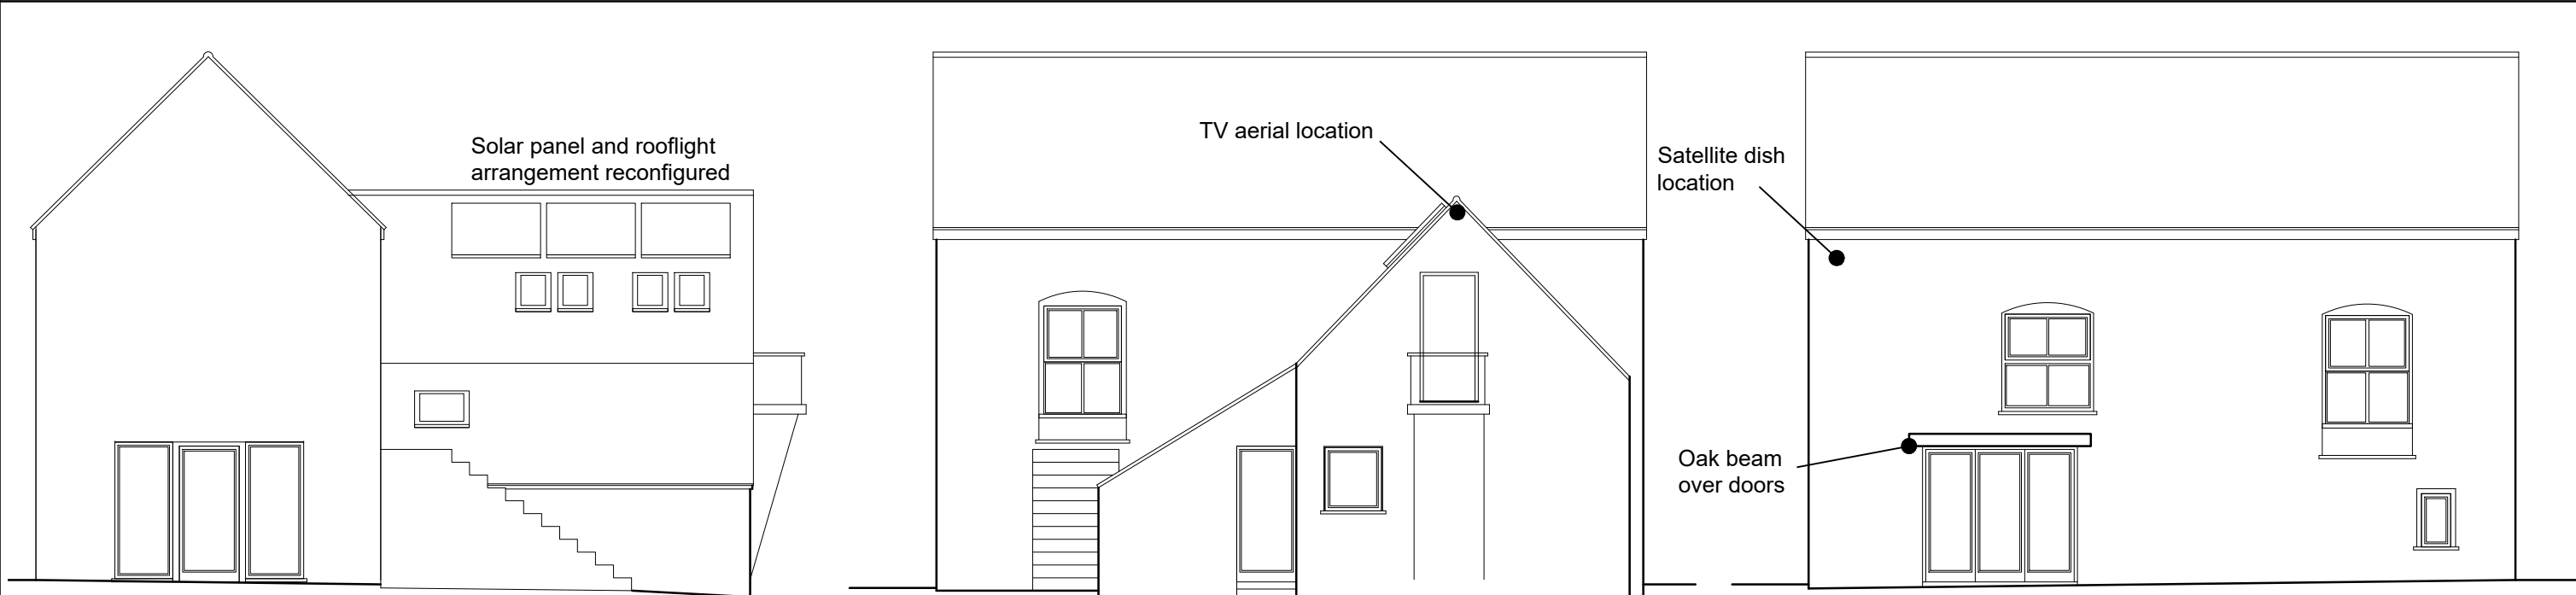

**EXISTING EAST ELEVATION**

SCALE - 1:100

**EXISTING NORTH ELEVATION**

SCALE - 1:100

**EXISTING SOUTH ELEVATION**

SCALE - 1:100

**PROPOSED EAST ELEVATION**

SCALE - 1:100

**PROPOSED NORTH ELEVATION**

SCALE - 1:100

**PROPOSED SOUTH ELEVATION**

SCALE - 1:100

100 A3 paper

To be read in conjunction with drawing ref: HIG117AB/LBC/21/01

Project: Existing and Proposed Alterations		Title: Former Barn	
Address: 117a & 117b High Street Portishead Bristol		Scale(s): As Shown	Drawn: DGT
		Drwg No.: HIG117AB/LBC/21/04	Rev.
		 T: 07920 557247 E: darren@bsc.limited	