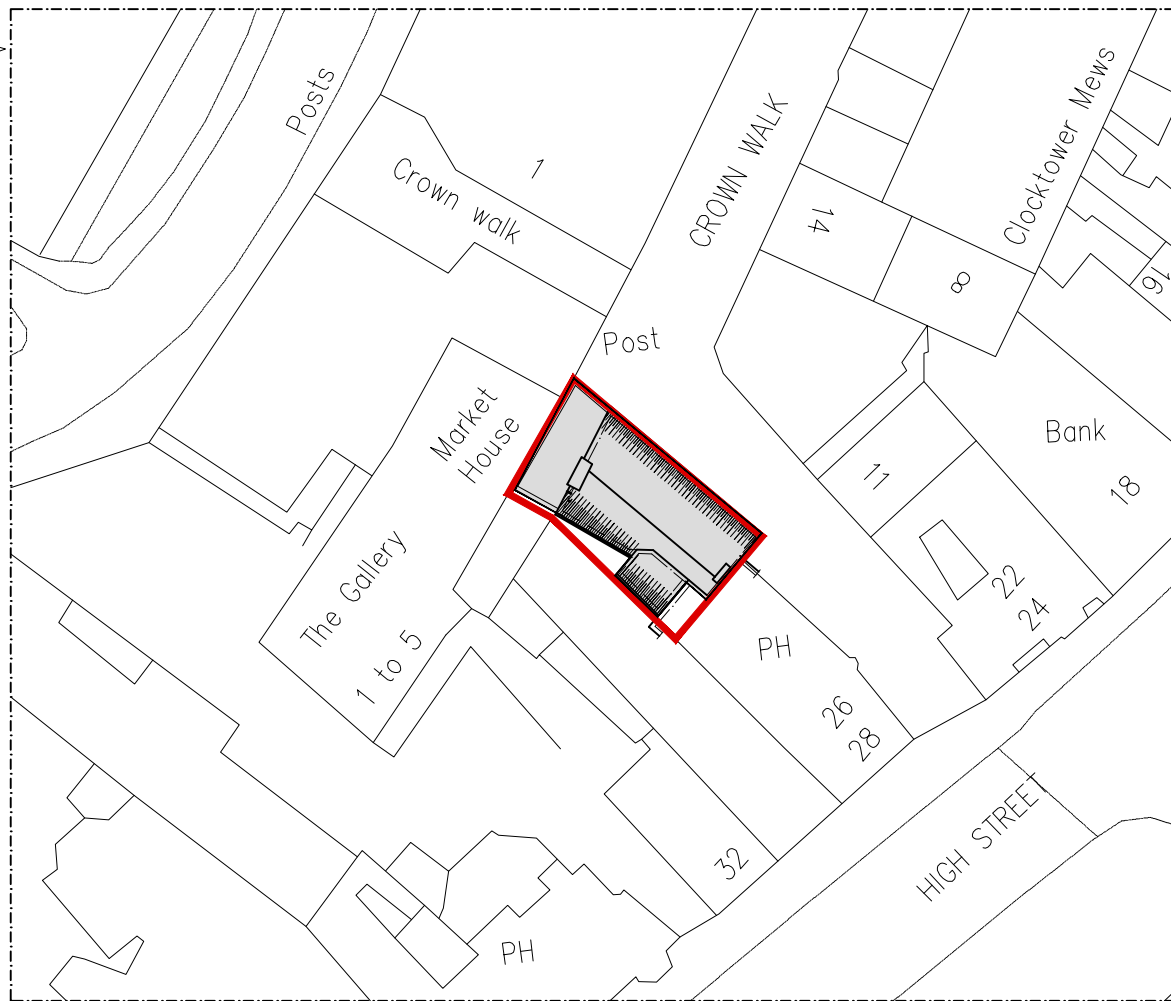

EXISTING ROOF PLAN
(AS PROPOSED) SCALE: 1/100

SITE PLAN
SCALE:1/500

THE CONTENTS OF THIS PLAN INCLUDING THE PRINTED NOTES ARE COPYRIGHT AND REPRODUCTION IN WHOLE OR PART IS NOT PERMITTED WITHOUT PRIOR CONSENT OF SAYAR DESIGN IN WRITING

6 - 7 CROWN WALK
NEWMARKET
CB8 8NG

EXISTING
- ROOF PLAN
- SITE PLAN

SCALE: 1/100, 500 @ A3

REF. NO : 038.20/02_T

DATE: NOV.20

DRG BY: S. AY -SAYAR DESIGN

SAYAR DESIGN

Tel.: 078 8787 1149 / 01992 214571
14 MARSH CLOSE
EN8 7JF