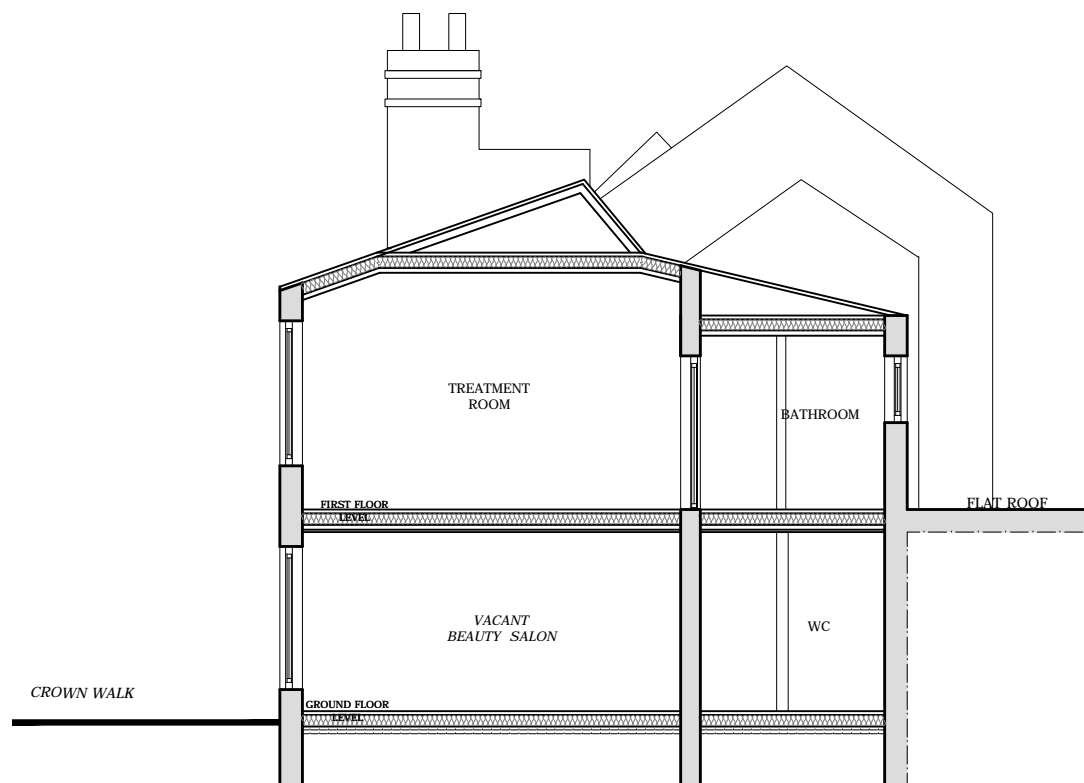

EXISTING FRONT ELEVATION

SCALE: 1/100

FRONT VIEW

FRONT VIEW

FRONT VIEW

EXISTING SIDE ELEVATION

SCALE: 1/100

EXISTING FRONT ELEVATION

SCALE: 1/100

THE CONTENTS OF THIS PLAN INCLUDING THE PRINTED NOTES ARE COPYRIGHT AND REPRODUCTION IN WHOLE OR PART IS NOT PERMITTED WITHOUT PRIOR CONSENT OF SAYAR DESIGN IN WRITING

6 - 7 CROWN WALK  
NEWMARKET  
CB8 8NG

EXISTING  
- SIDE ELEVATIONS & SECTION  
- SIDE VIEWS

SCALE: 1/100 @ A3

REF. NO: 038.20/03\_T

DATE: NOV.20

DRG BY: S. AY -SAYAR DESIGN

**SAYAR DESIGN**

Tel.: 078 8787 1149 / 01992 214571  
14 MARSH CLOSE

EN8 7JF