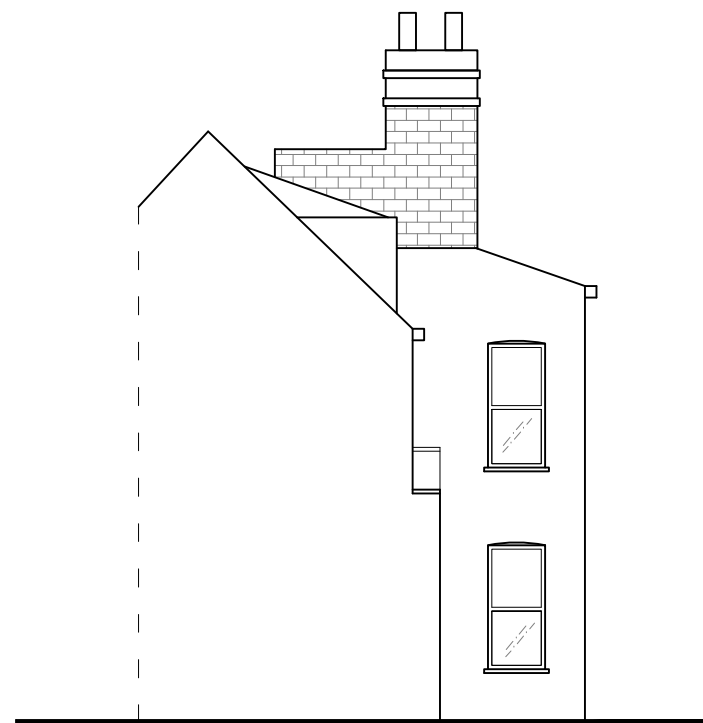

EXISTING FRONT ELEVATION

SCALE: 1/100

FRONT VIEW

FRONT VIEW

FRONT VIEW

EXISTING SIDE ELEVATION

SCALE: 1/100

EXISTING FRONT ELEVATION

SCALE: 1/100

THE CONTENTS OF THIS PLAN INCLUDING THE PRINTED NOTES ARE COPYRIGHT AND REPRODUCTION IN WHOLE OR PART IS NOT PERMITTED WITHOUT PRIOR CONSENT OF SAYAR DESIGN IN WRITING

6 - 7 CROWN WALK  
NEWMARKET  
CB8 8NG

EXISTING  
- SIDE ELEVATIONS & SECTION  
- SIDE VIEWS

SCALE: 1/100 @ A3

REF. NO: 038.20/03\_T

DATE: NOV.20

DRG BY: S. AY -SAYAR DESIGN

**SAYAR DESIGN**

Tel.: 078 8787 1149 / 01992 214571  
14 MARSH CLOSE

EN8 7JF