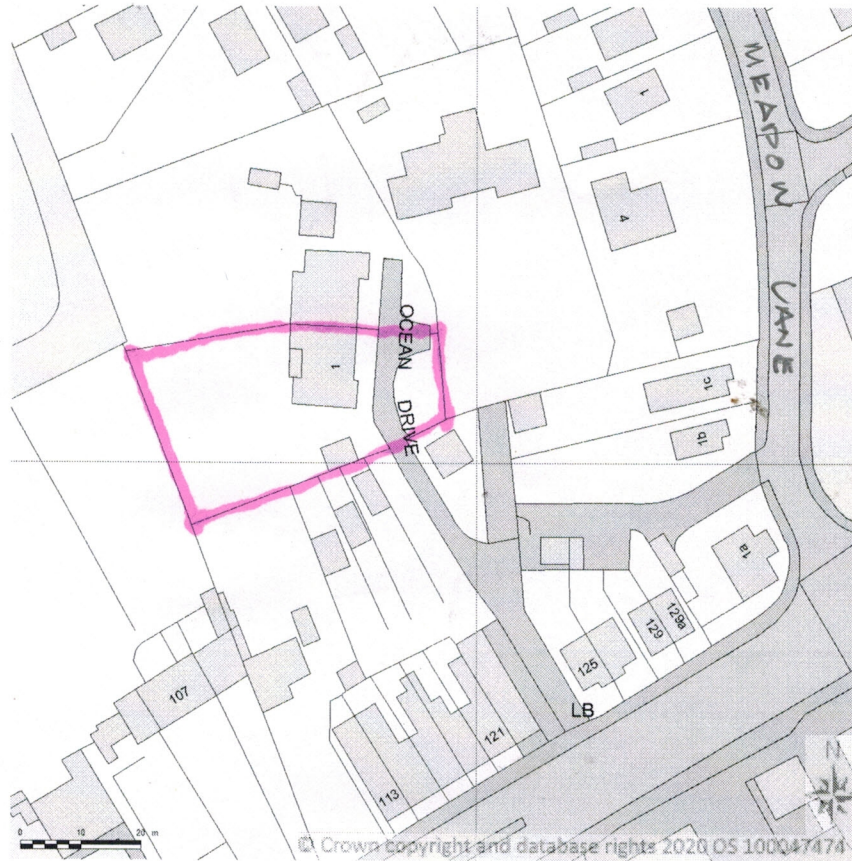

SITE LOCATION PLAN
AREA 2 HA
SCALE 1:1250 on A4
CENTRE COORDINATES: 485793, 430405

Supplied by Streetwise Maps Ltd
www.streetwise.net
Licence No: 100047474
06/01/2021 10:34