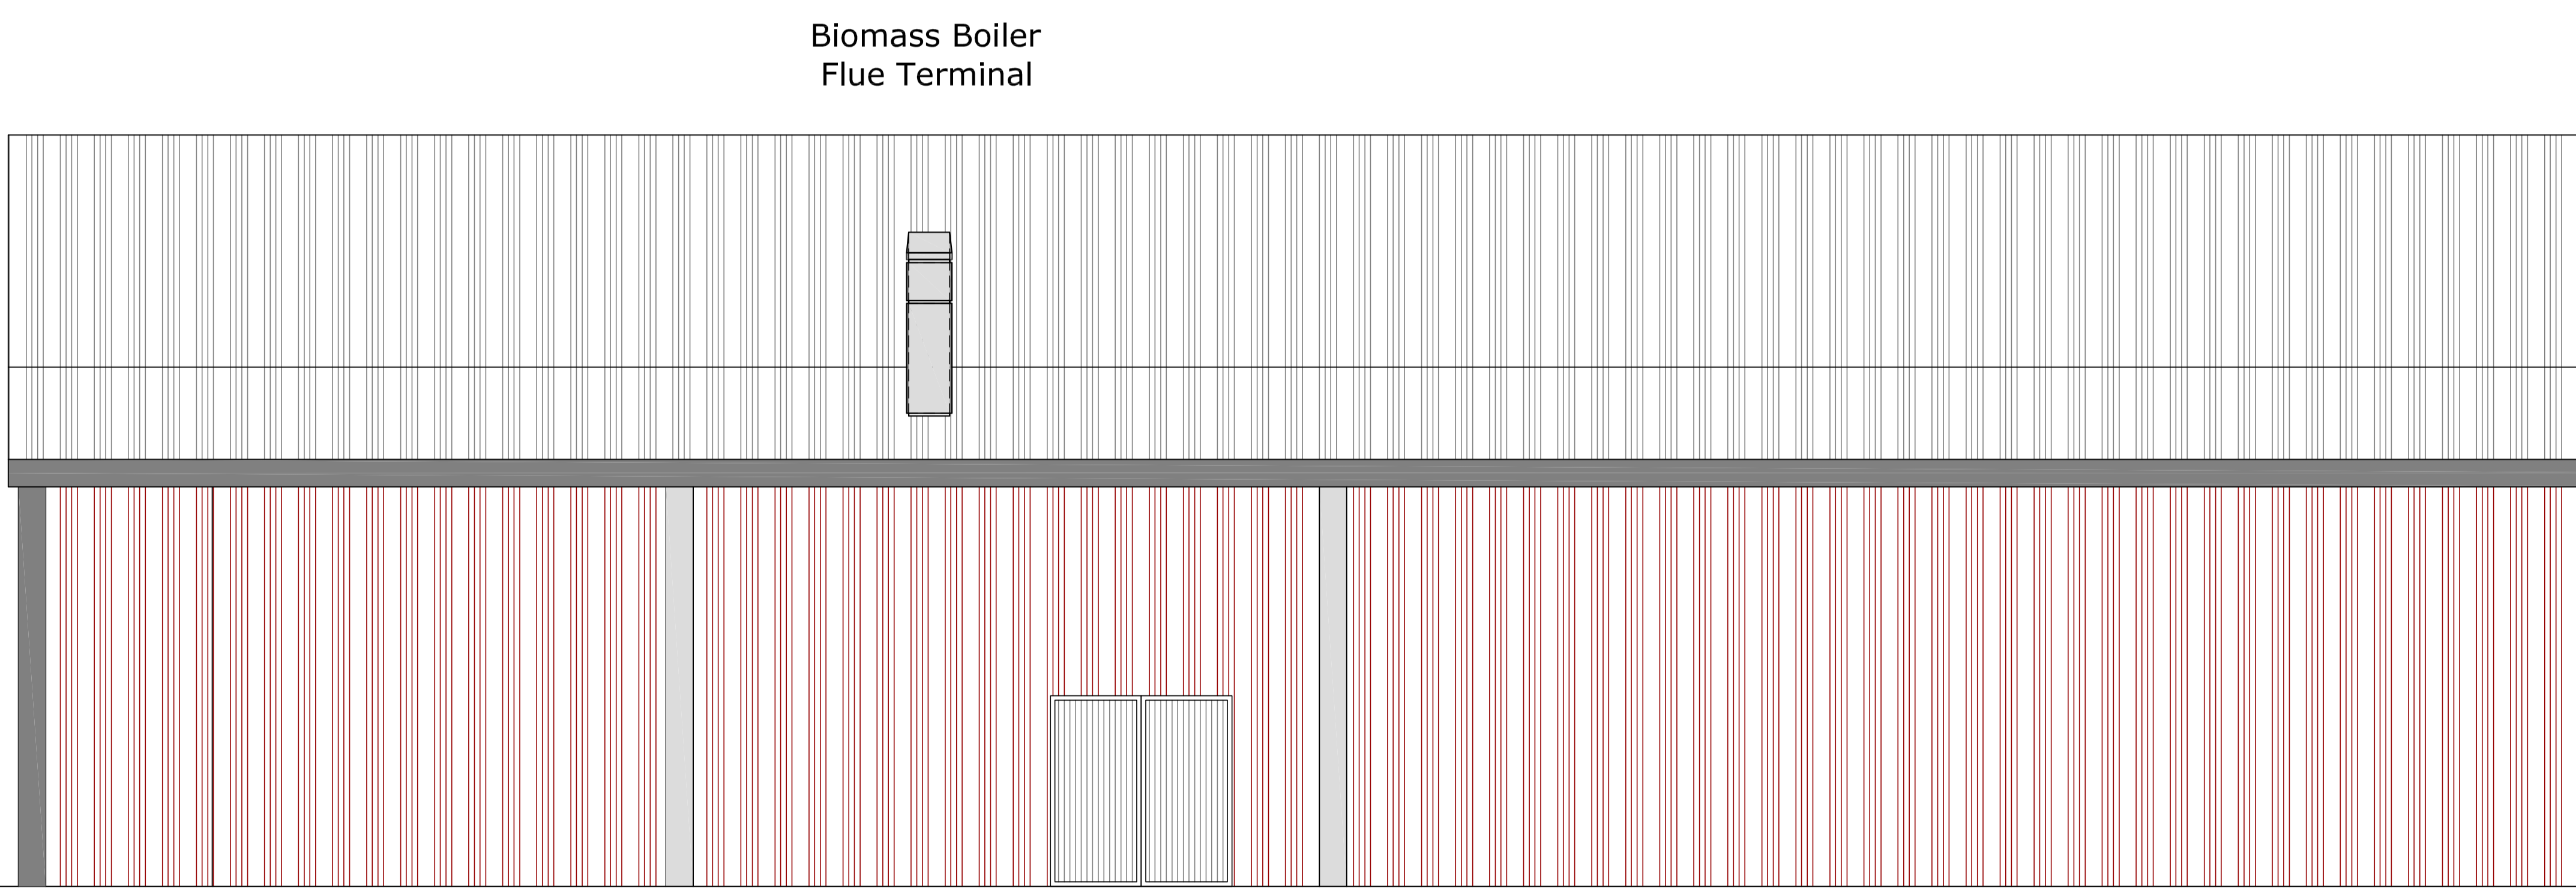

North Facing Elevation

East Facing Elevation

Revision	Date	Description
A	22-01-21	North facing elevation amended

**DRAWING STATUS**  
Preliminary

**Duncan Renewables**  
Unit 2  
Rudgate Business Park  
Rudgate  
Tockwith  
North Yorkshire  
YO26 7RD

Tel: 01423 359600  
Email: info@duncanrenewables.co.uk  
Web: www.duncanrenewables.co.uk

**PROJECT NAME**  
Service Timber 3 Planning

**CUSTOMER NAME(S)**  
Service Timber

**SITE ADDRESS**  
Service Timber  
Timber Terminal  
Brighton Airfield  
Bubwith  
YO8 6GJ

**DRAWING TITLE**  
Building Elevations - Proposed North & East  
Biomass Boiler Flue

**DRAWING NUMBER**  
20028 / mech / M04A

**Drawn** Peter James      **Scale** 1:50      **Date** 16 Dec 2020