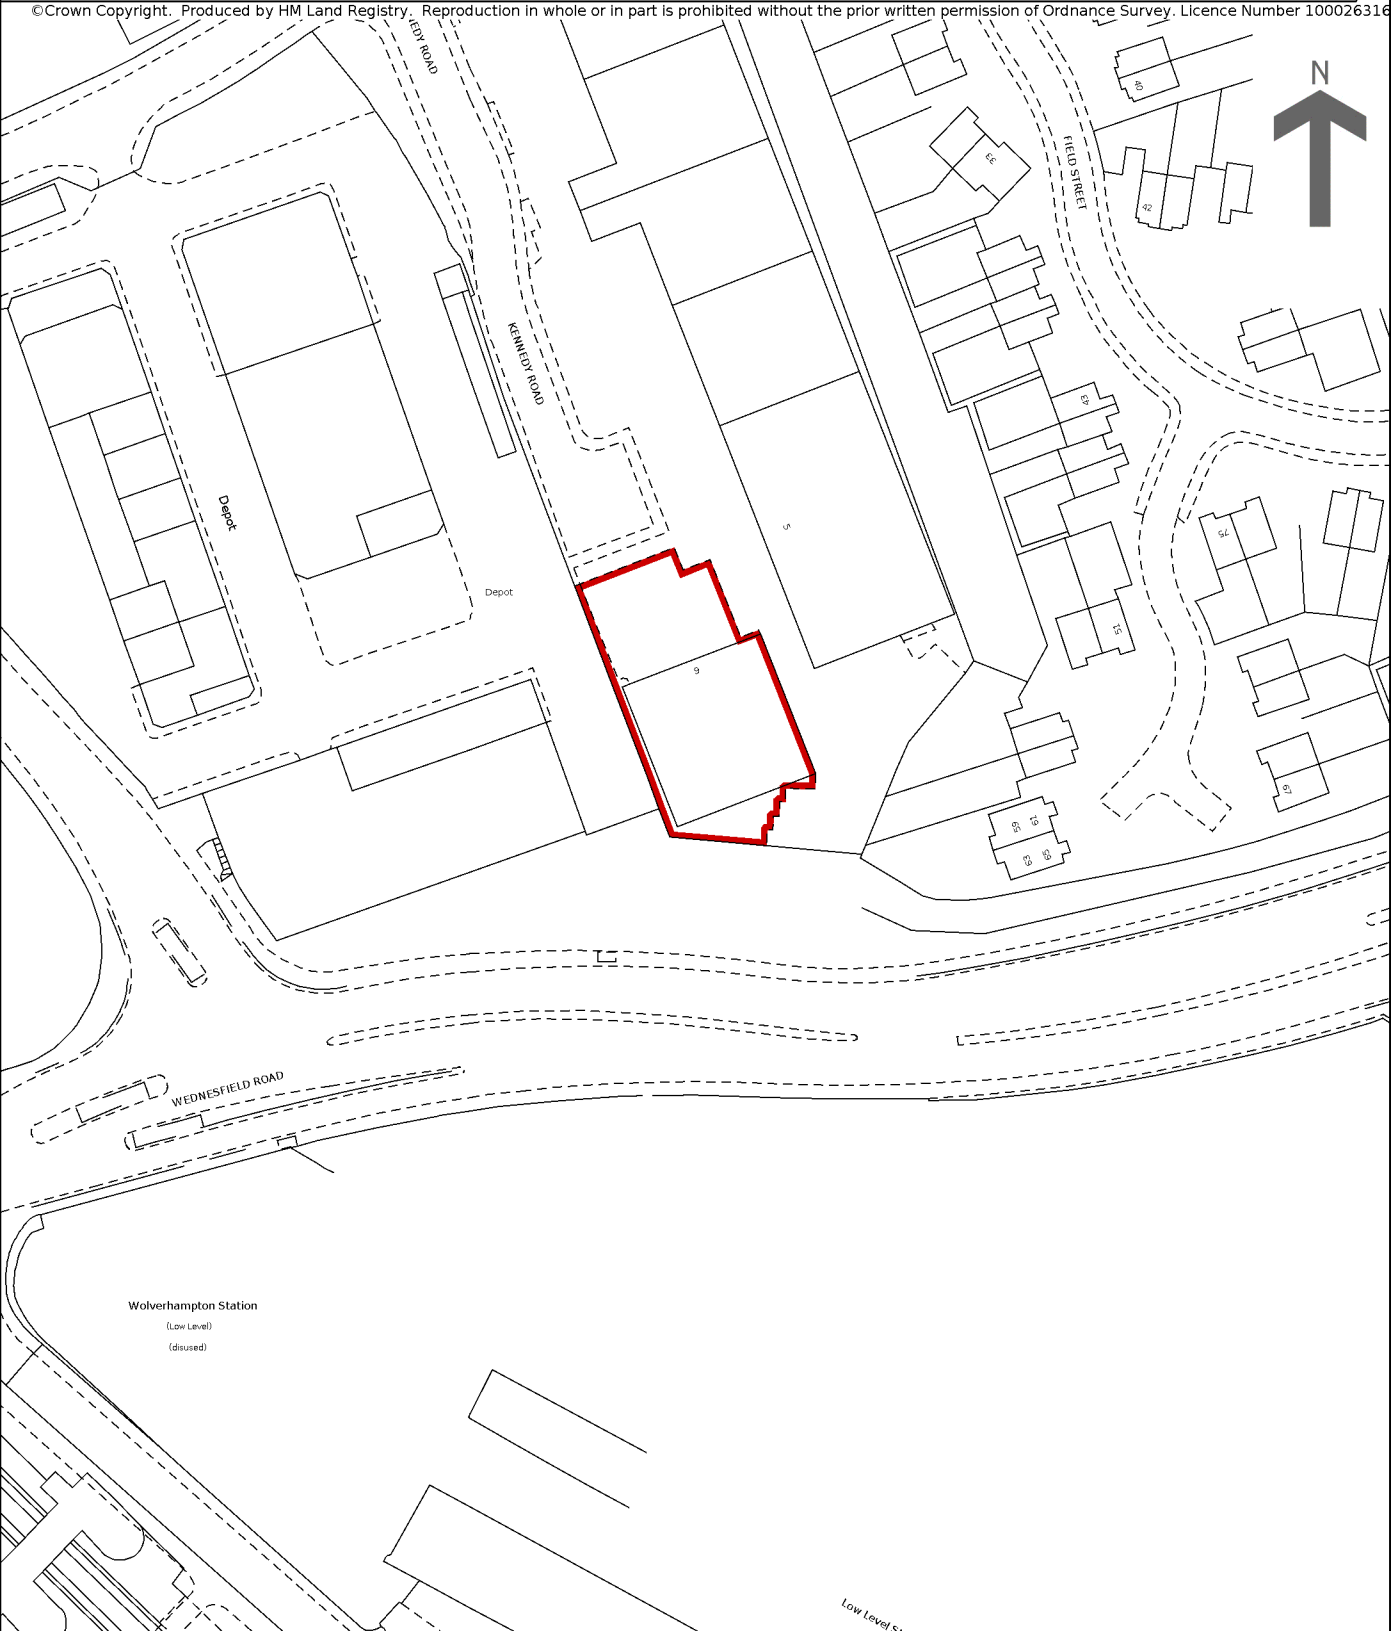

HM Land Registry Current title plan

Title number **WM895258**
Ordnance Survey map reference **S09299SW**
Scale **1:1250**
Administrative area **West Midlands :**
Wolverhampton

© Crown Copyright. Produced by HM Land Registry. Reproduction in whole or in part is prohibited without the prior written permission of Ordnance Survey. Licence Number 100026316

This is a print of the view of the title plan obtained from HM Land Registry showing the state of the title plan on 07 July 2020 at 15:43:26. This title plan shows the general position, not the exact line, of the boundaries. It may be subject to distortions in scale. Measurements scaled from this plan may not match measurements between the same points on the ground.