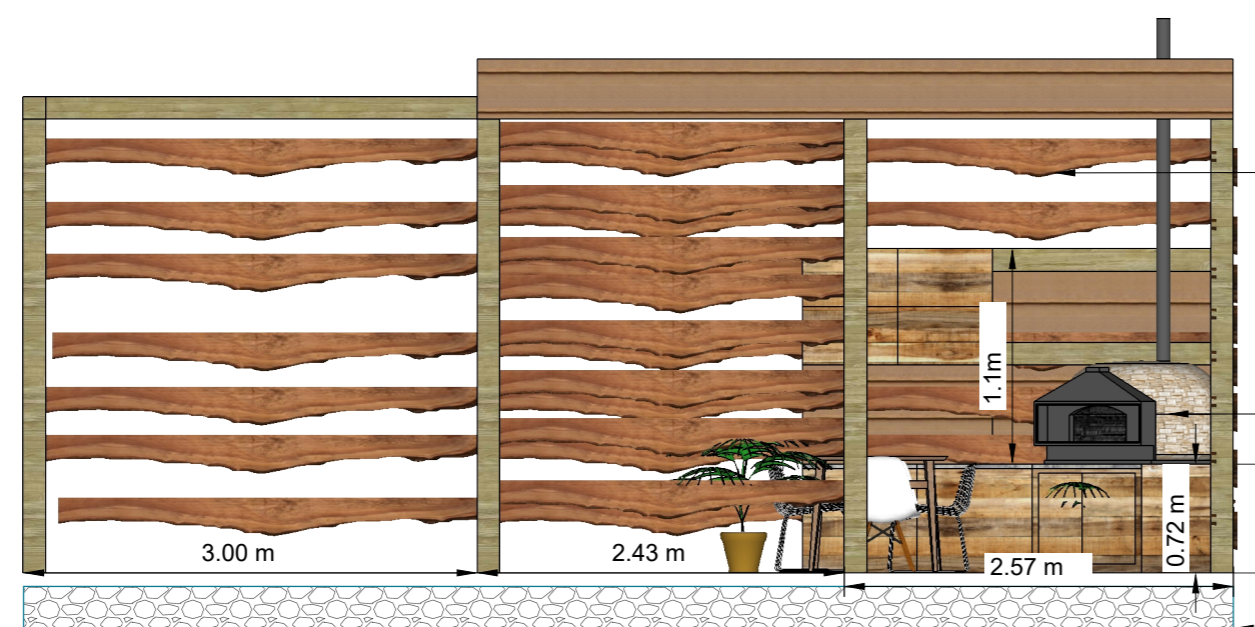

Living edge timber slatted screen to Hedge side of structure

Timber Facia to Roof

Living edge timber slatted screen as feature

Timber cladding to cupboards and kitchen area

Living edge timber slatted screen as feature

Wood fired oven with chimney

100mm MOT Type 1 sub-base