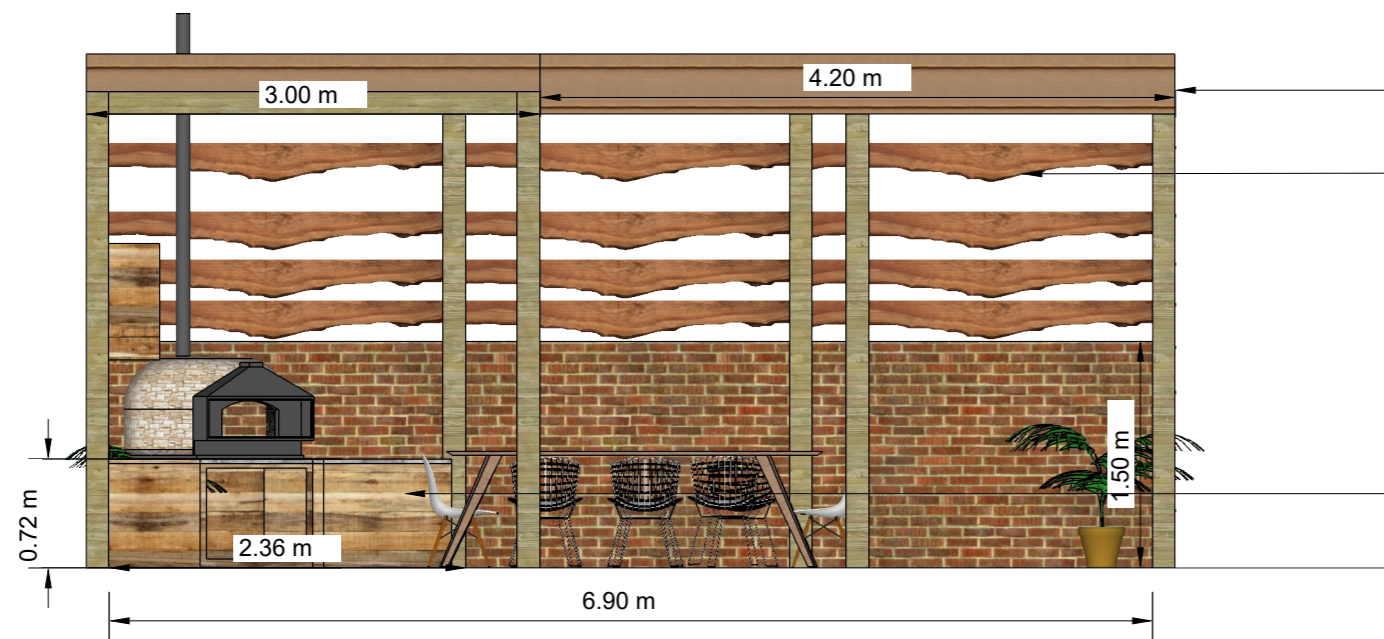

Living edge timber slatted screen to Hedge side of structure

Timber Facia to Roof

Living edge timber slatted screen as feature

Timber cladding to cupboards and kitchen area

Living edge timber slatted screen as feature

Wood fired oven with chimney

100mm MOT Type 1 sub-base