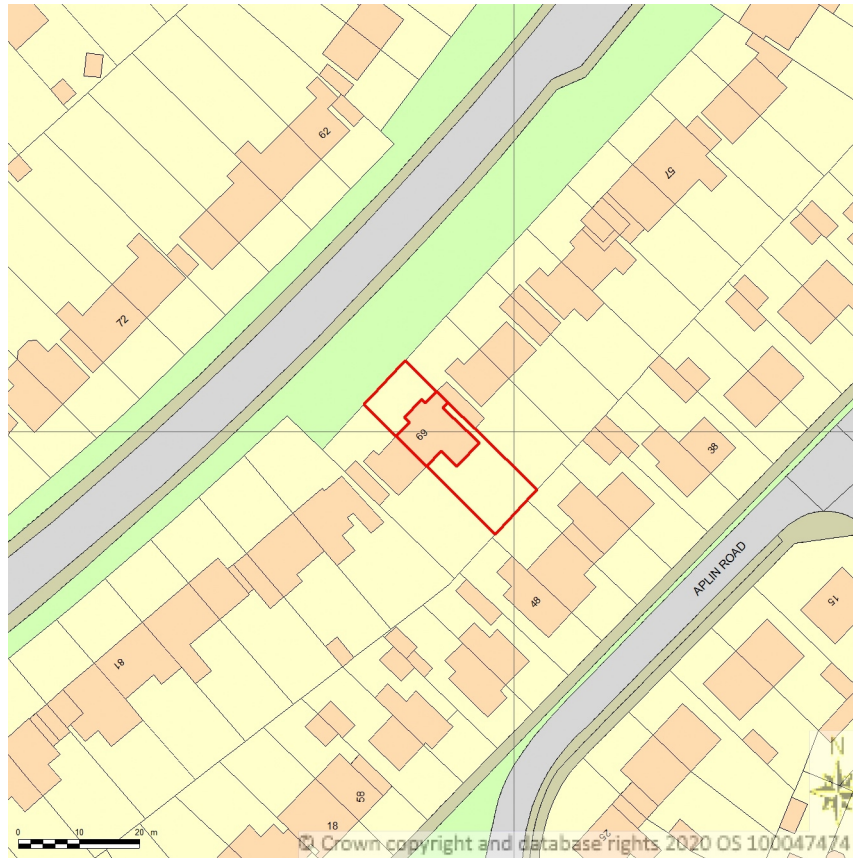

SITE LOCATION PLAN
AREA 2 HA
SCALE: 1:1250 on A4
CENTRE COORDINATES: 484387 , 212900

Supplied by Streetwise Maps Ltd
www.streetwise.net
Licence No: 100047474
07:32:58 03/01/2021