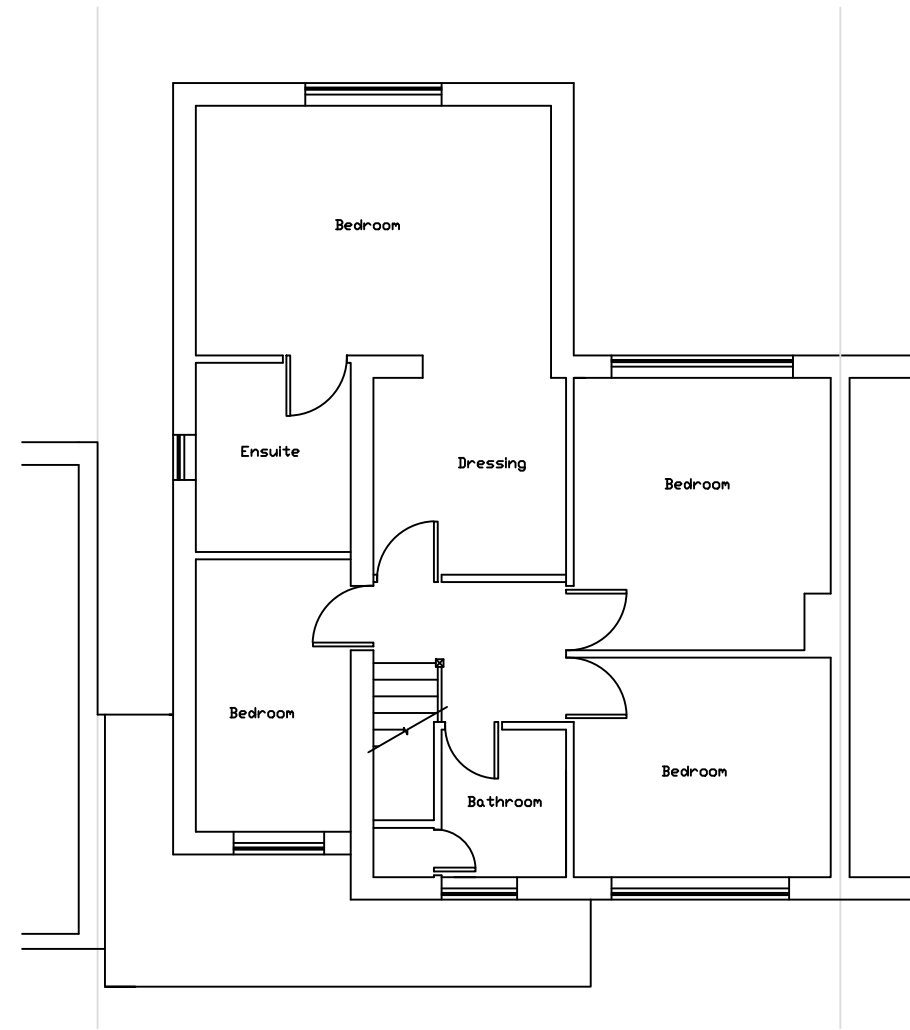

Existing Ground Floor Plan

Existing First Floor Plan

0 1 2 3 4 5 6 7 8 9 10 Metres

Project
69 Bedgrove
Aylesbury, HP21 7BQ

Drawing Title	Issue Status
Existing Floor Plans	Planning Application

Scale	Date	Drawing no.
1:100@A3	10 January 2021	BED 001/PA