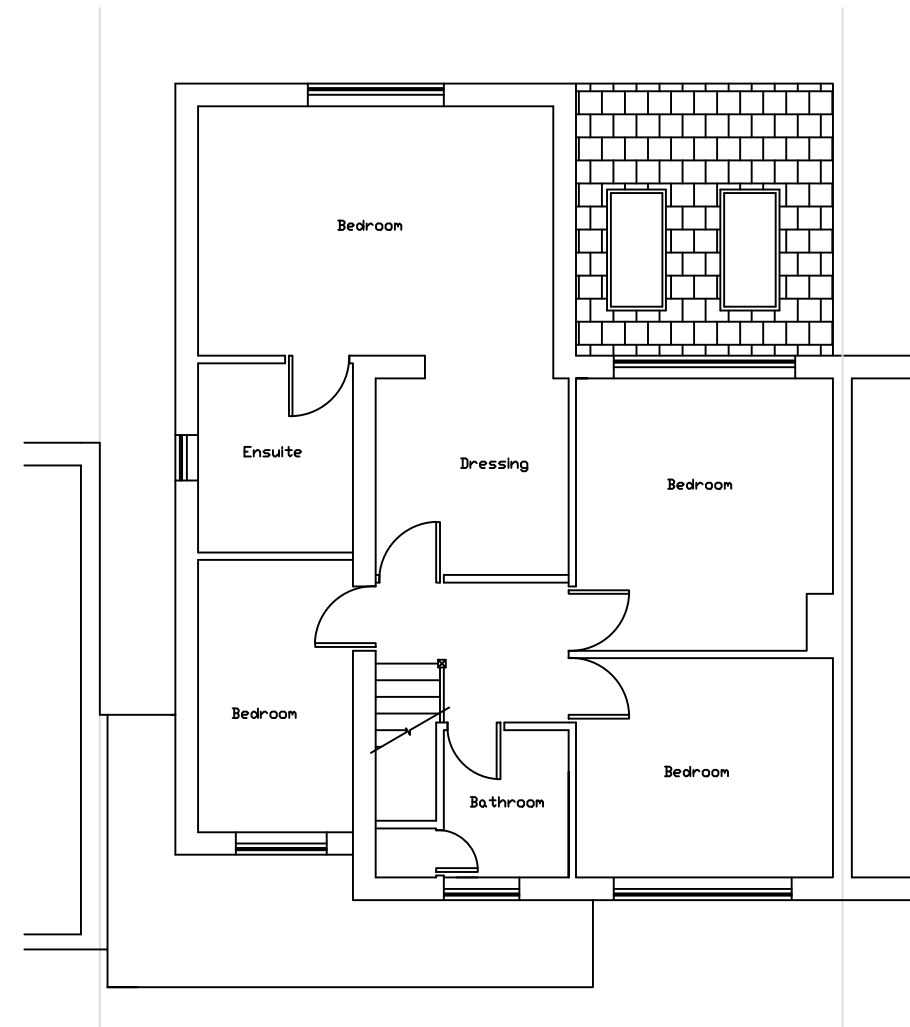

Proposed Ground Floor Plan

Proposed First Floor Plan

**Project**  
 69 Bedgrove  
 Aylesbury, HP21 7BQ

---

<b>Drawing Title</b>	<b>Issue Status</b>
Proposed Floor Plans	Planning Application

---

<b>Scale</b>	<b>Date</b>	<b>Drawing no.</b>
1:100@A3	10 January 2021	BED 002/PA