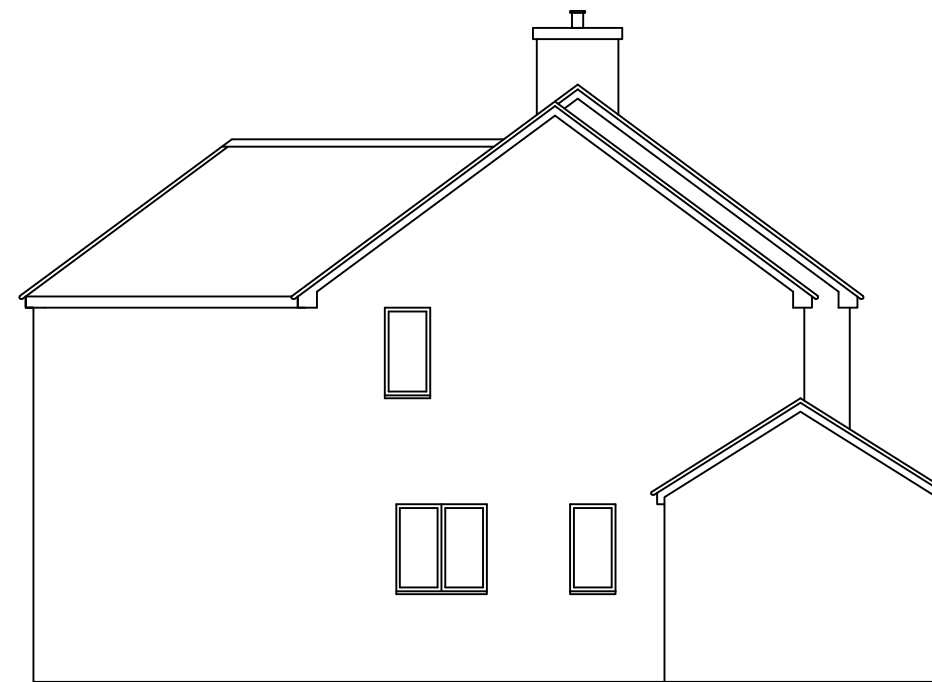

Proposed Front Elevation

Proposed Rear Elevation

Proposed Side (South Western) Elevation

Proposed Side (North Eastern) Elevation

Project
 69 Bedgrove
 Aylesbury, HP21 7BQ

Drawing Title Proposed Elevations	Issue Status Planning Application
Scale 1:100@A3	Date 10 January 2021
Drawing no. BED 004/PA	