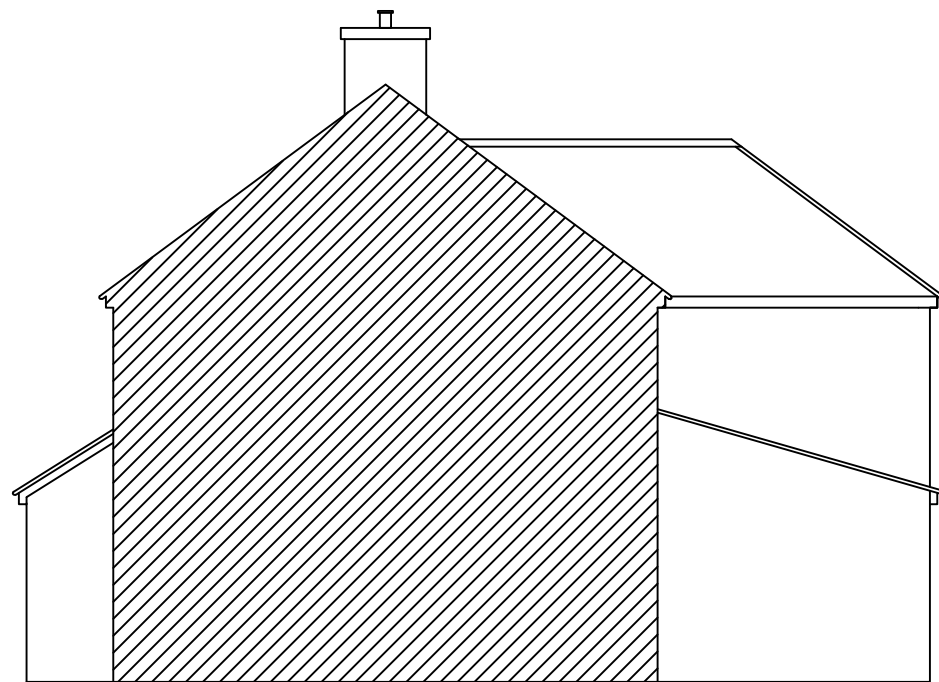

Proposed Front Elevation

Proposed Rear Elevation

Proposed Side (South Western) Elevation

Proposed Side (North Eastern) Elevation

Project
 69 Bedgrove
 Aylesbury, HP21 7BQ

Drawing Title Proposed Elevations	Issue Status Planning Application
Scale 1:100@A3	Date 10 January 2021
Drawing no. BED 004/PA	