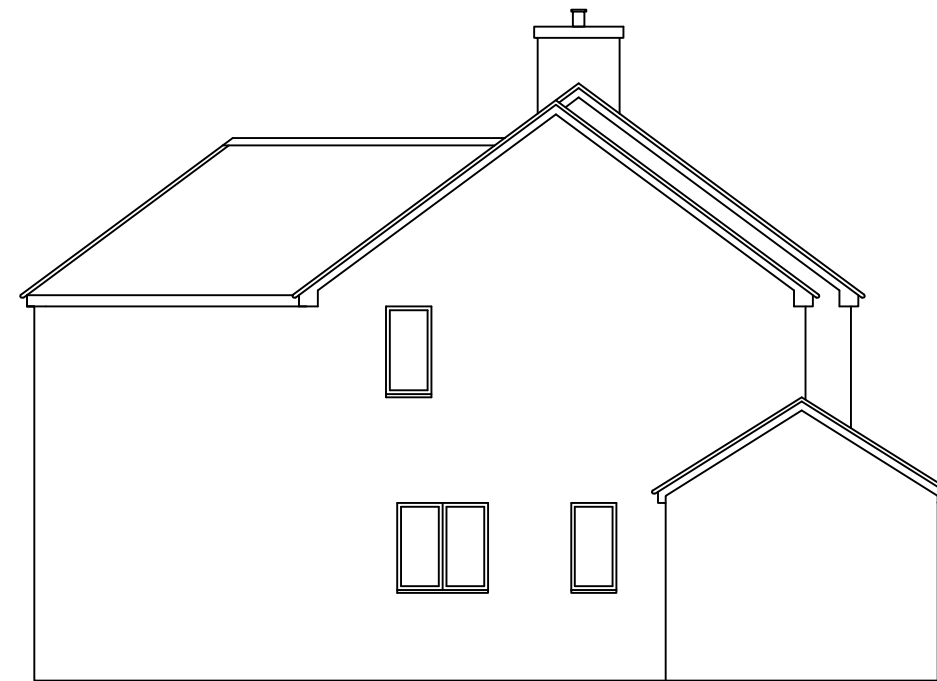

Existing Front Elevation

Existing Rear Elevation

Existing Side (South Western) Elevation

Existing Side (North Eastern) Elevation

**Project**  
69 Bedgrove  
Aylesbury, HP21 7BQ

Drawing Title	Issue Status
Existing Elevations	Planning Application

Scale	Date	Drawing no.
1:100@A3	10 January 2021	BED 003/PA

**awkDesign**  
22 mursley road little horwood bucks mk17 0pg  
e: al@awkDesign.co.uk t: 07862 283148