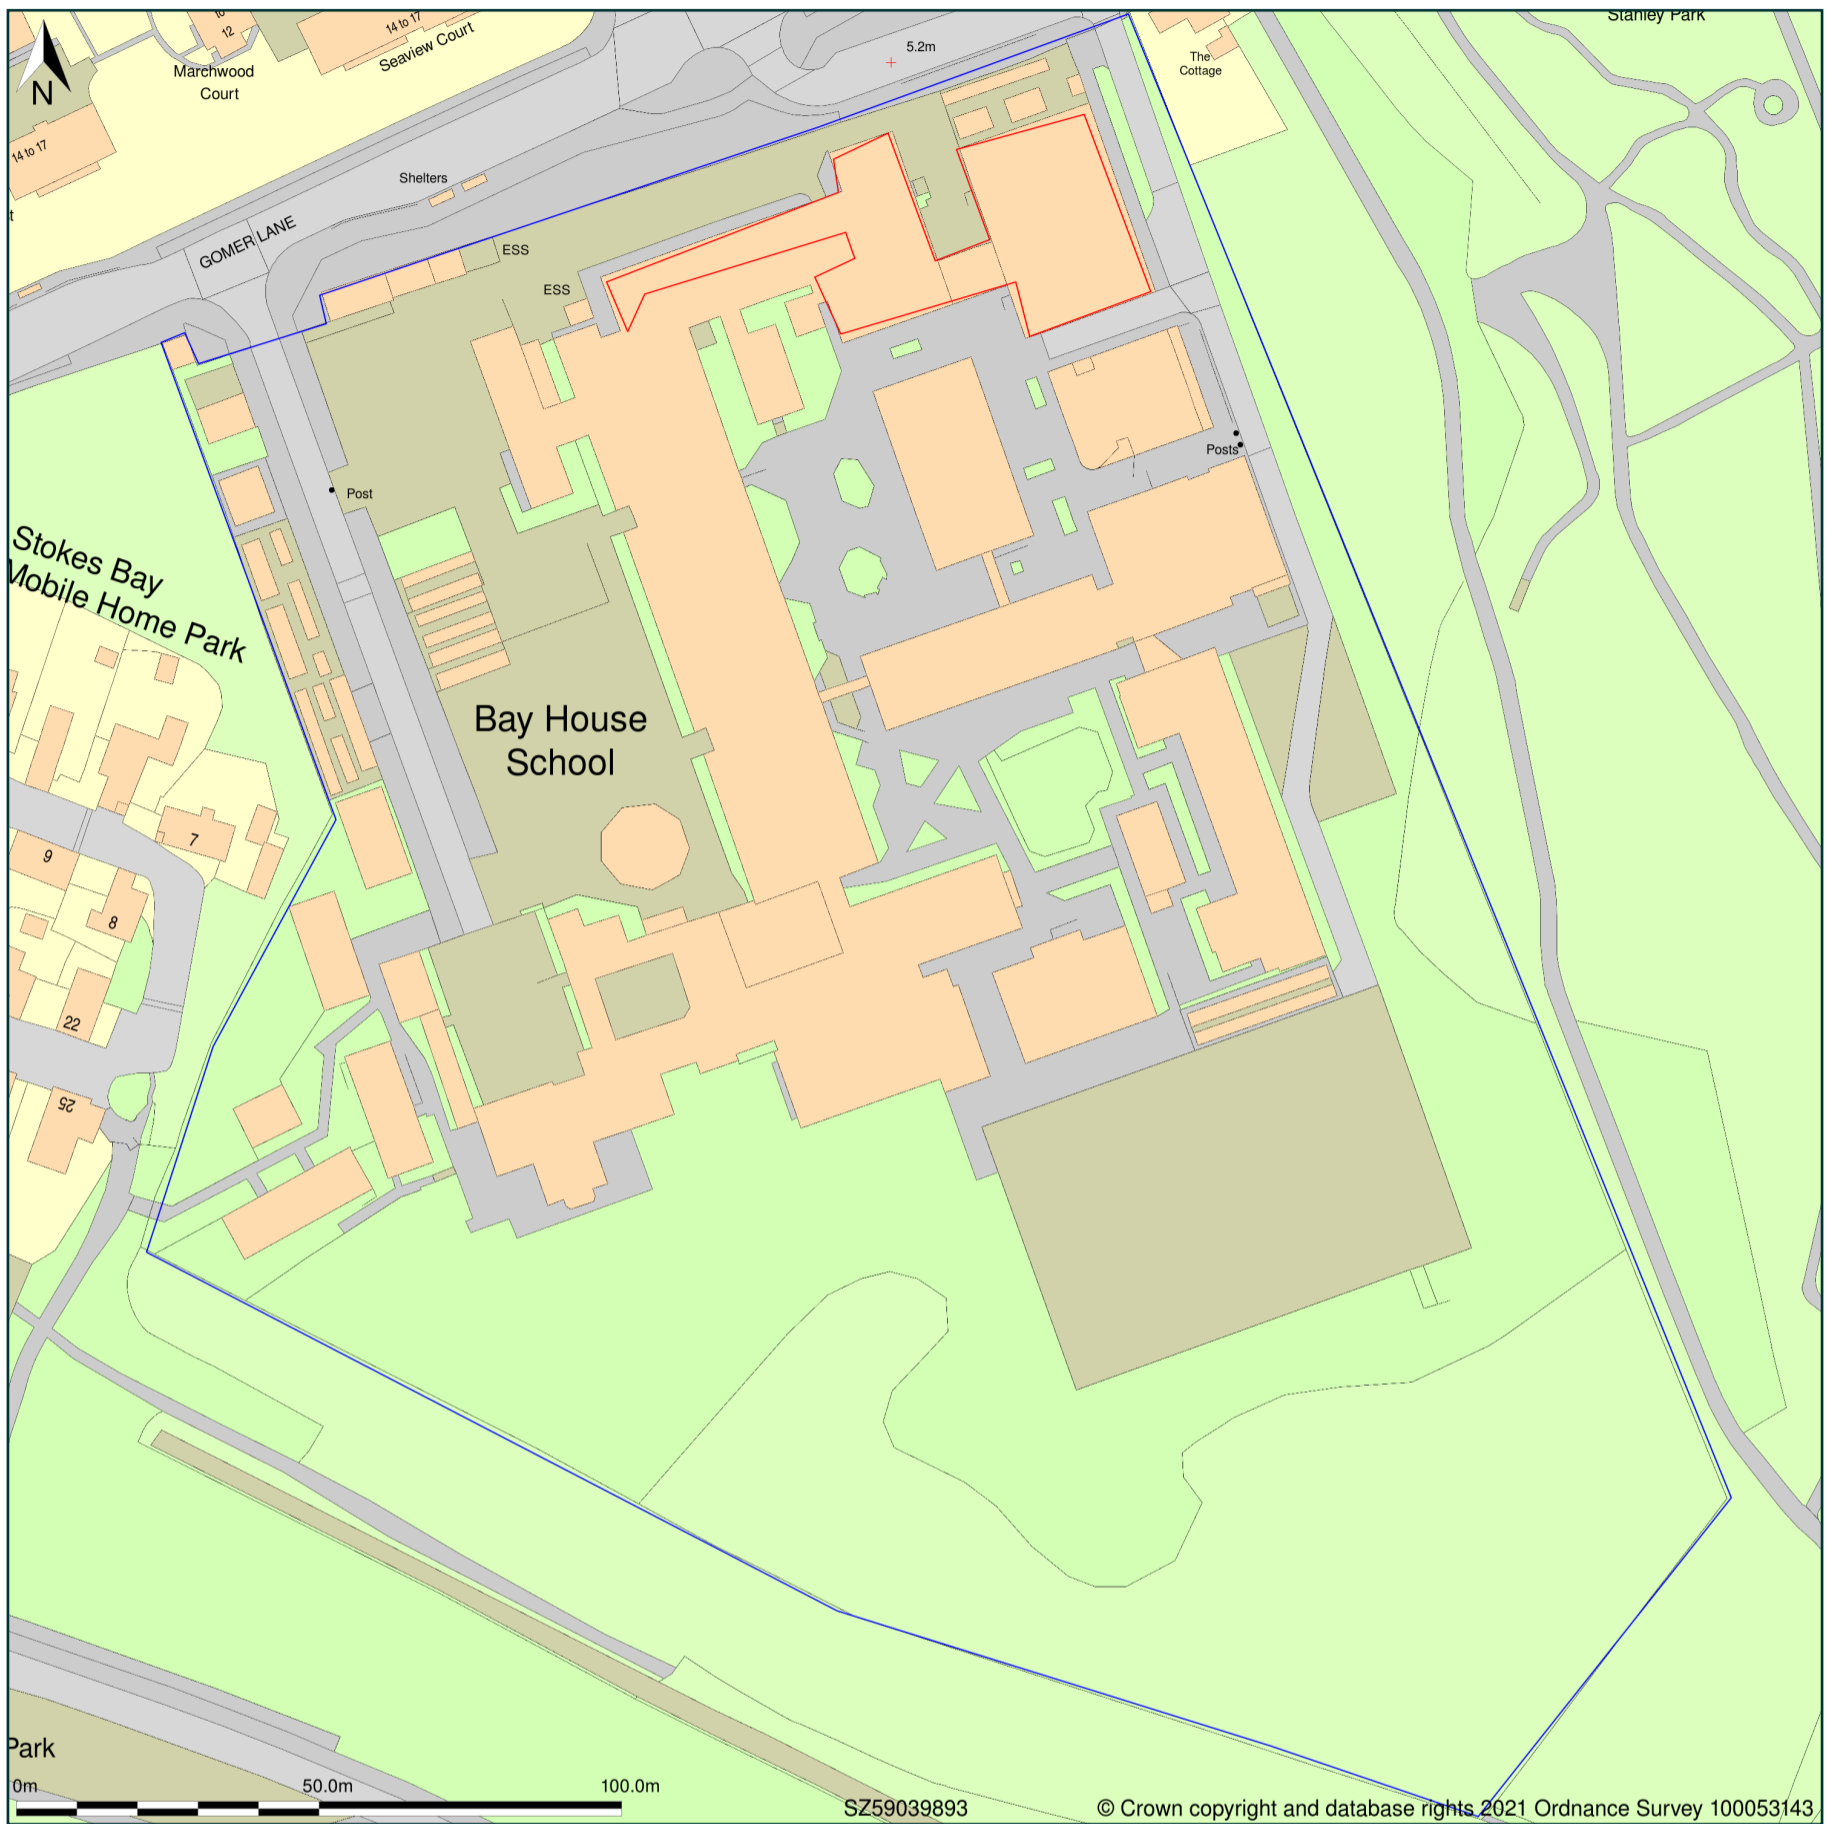

Bay House School, Gomer Lane, Gosport, Hampshire, PO12 2QP

Site Plan shows area bounded by: 458883.2, 98783.79 459183.2, 99083.79 (at a scale of 1:1250), OSGridRef: SZ59039893. The representation of a road, track or path is no evidence of a right of way. The representation of features as lines is no evidence of a property boundary.

Produced on 8th Jan 2021 from the Ordnance Survey National Geographic Database and incorporating surveyed revision available at this date. Reproduction in whole or part is prohibited without the prior permission of Ordnance Survey. © Crown copyright 2021. Supplied by www.buyaplan.co.uk a licensed Ordnance Survey partner (100053143). Unique plan reference: #00588267-BB4EC3