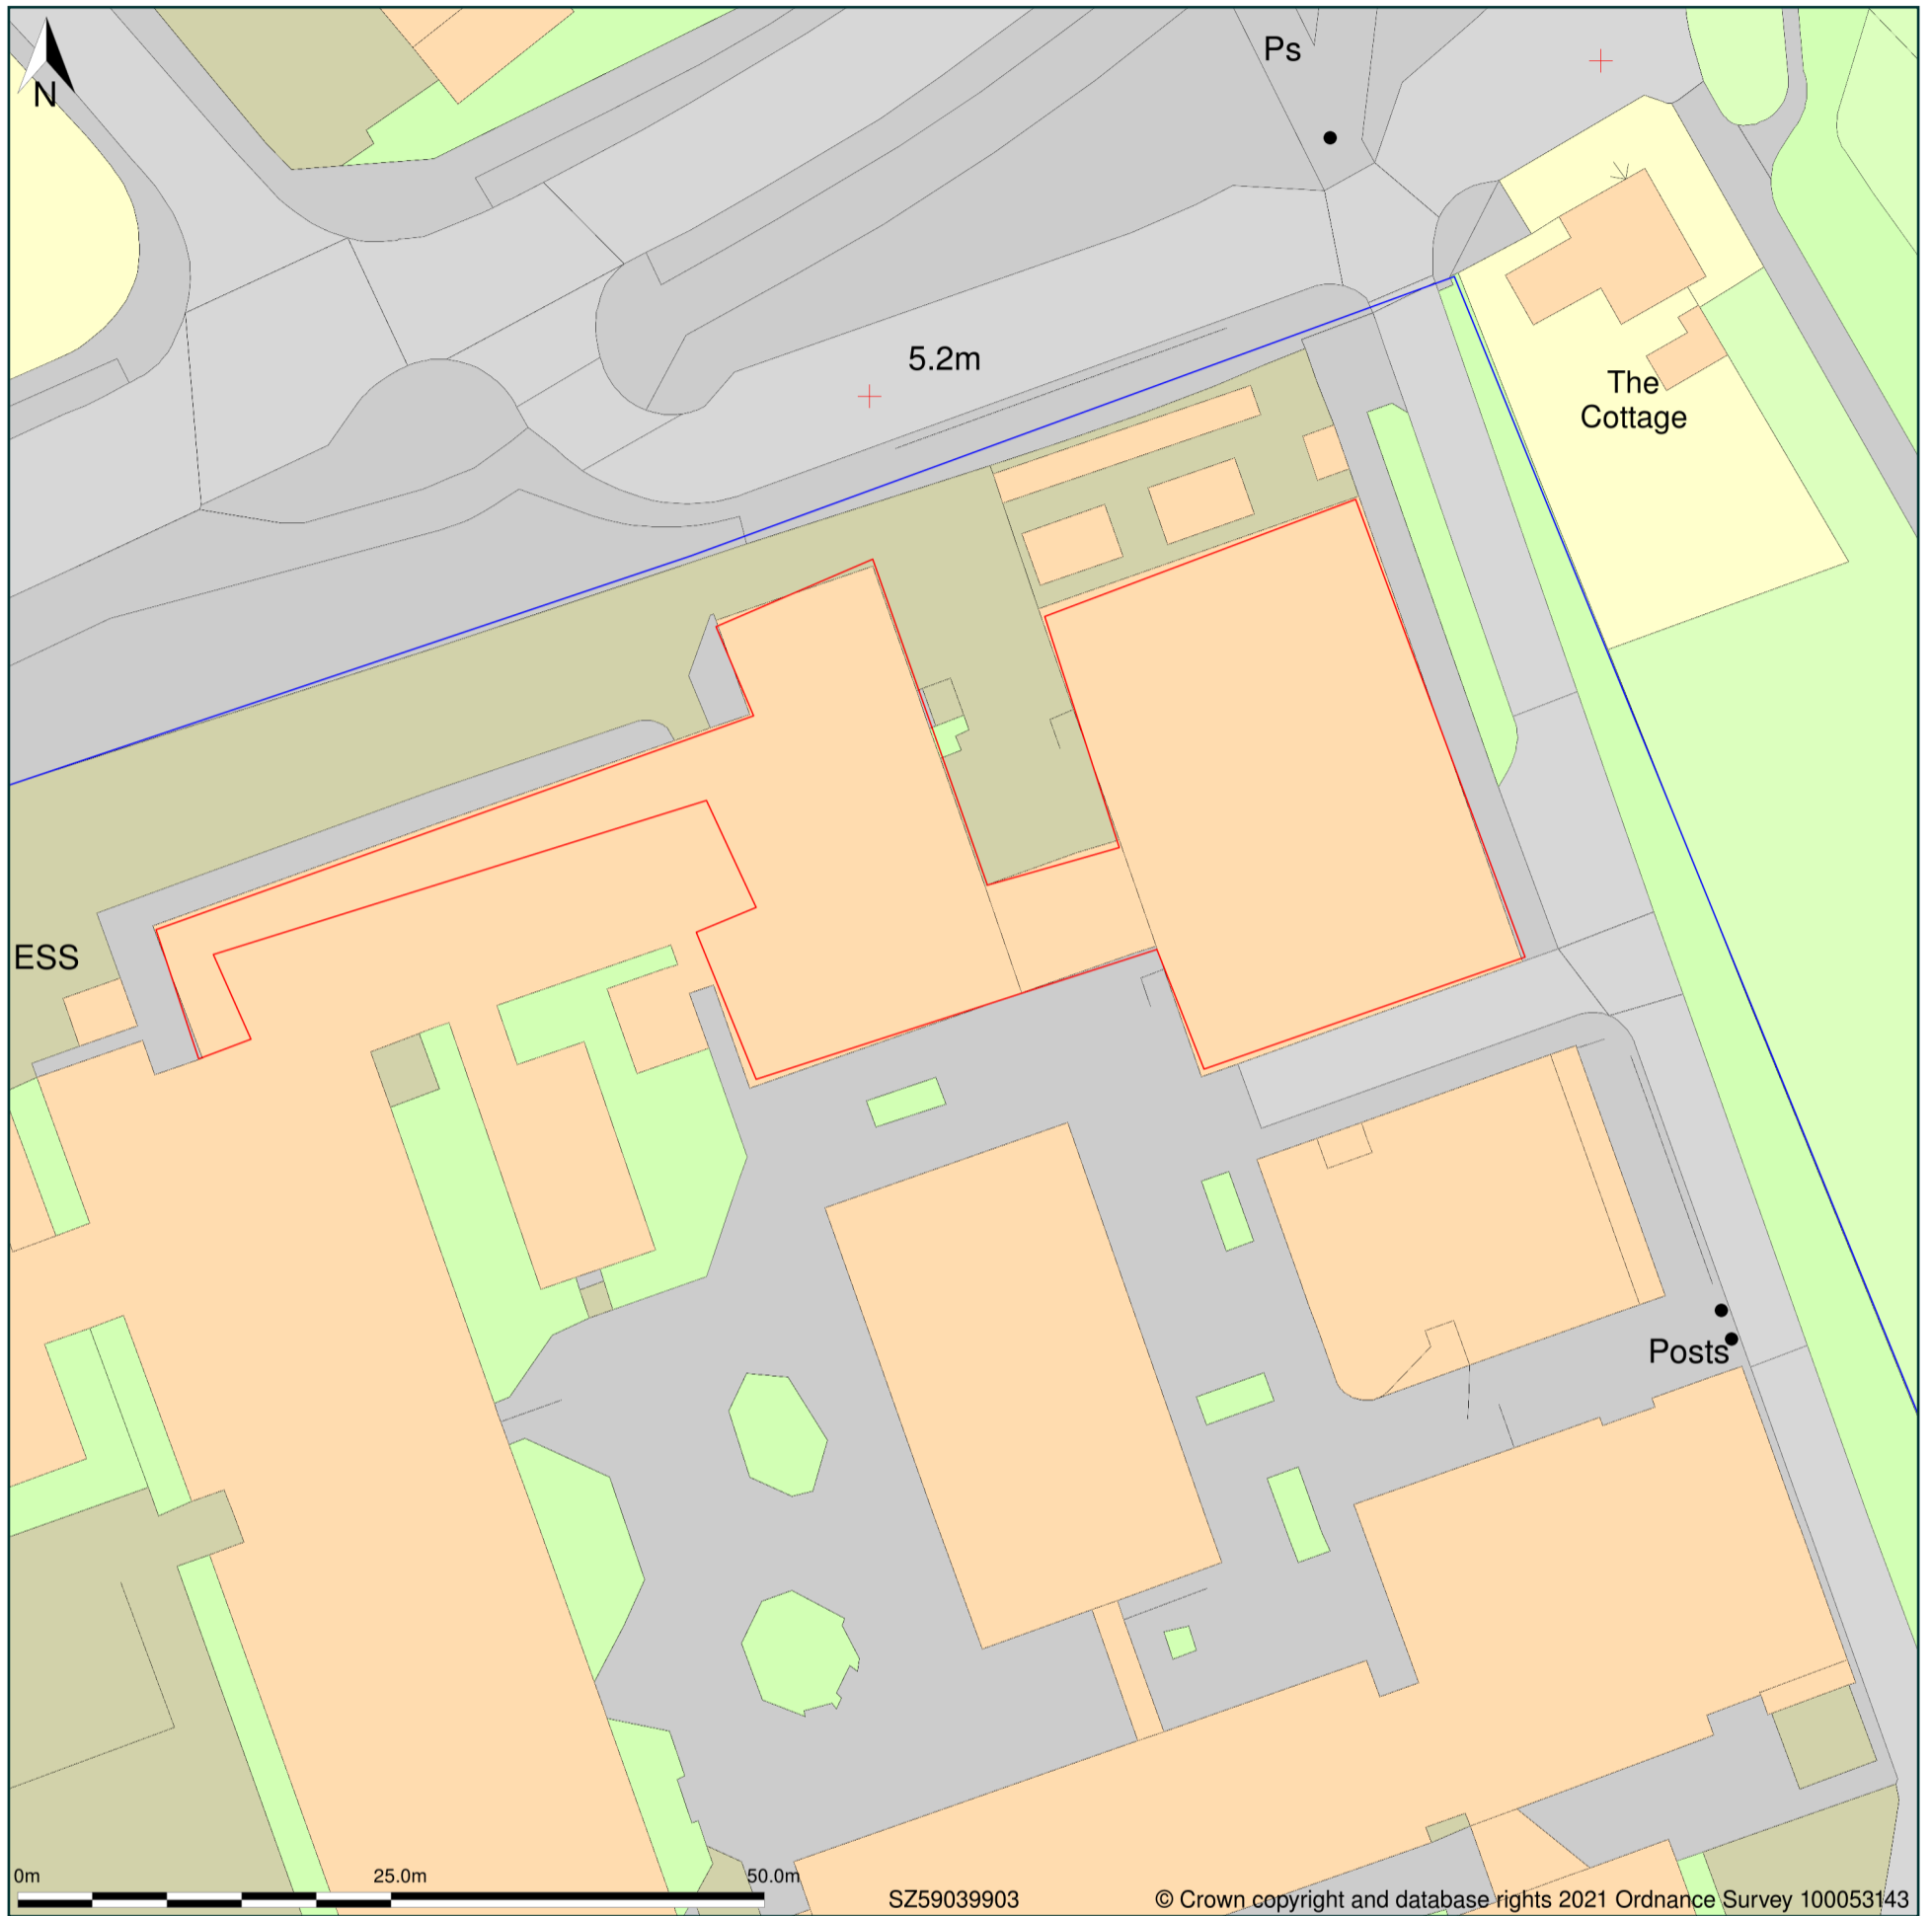

Bay House School, Gomer Lane, Gosport, Hampshire, PO12 2QP

Block Plan shows area bounded by: 458971.5, 98973.25 459099.5, 99101.25 (at a scale of 1:500), OSGridRef: SZ59039903. The representation of a road, track or path is no evidence of a right of way. The representation of features as lines is no evidence of a property boundary.

Produced on 8th Jan 2021 from the Ordnance Survey National Geographic Database and incorporating surveyed revision available at this date. Reproduction in whole or part is prohibited without the prior permission of Ordnance Survey. © Crown copyright 2021. Supplied by www.buyaplan.co.uk a licensed Ordnance Survey partner (100053143). Unique plan reference: #00588268-02BA8A