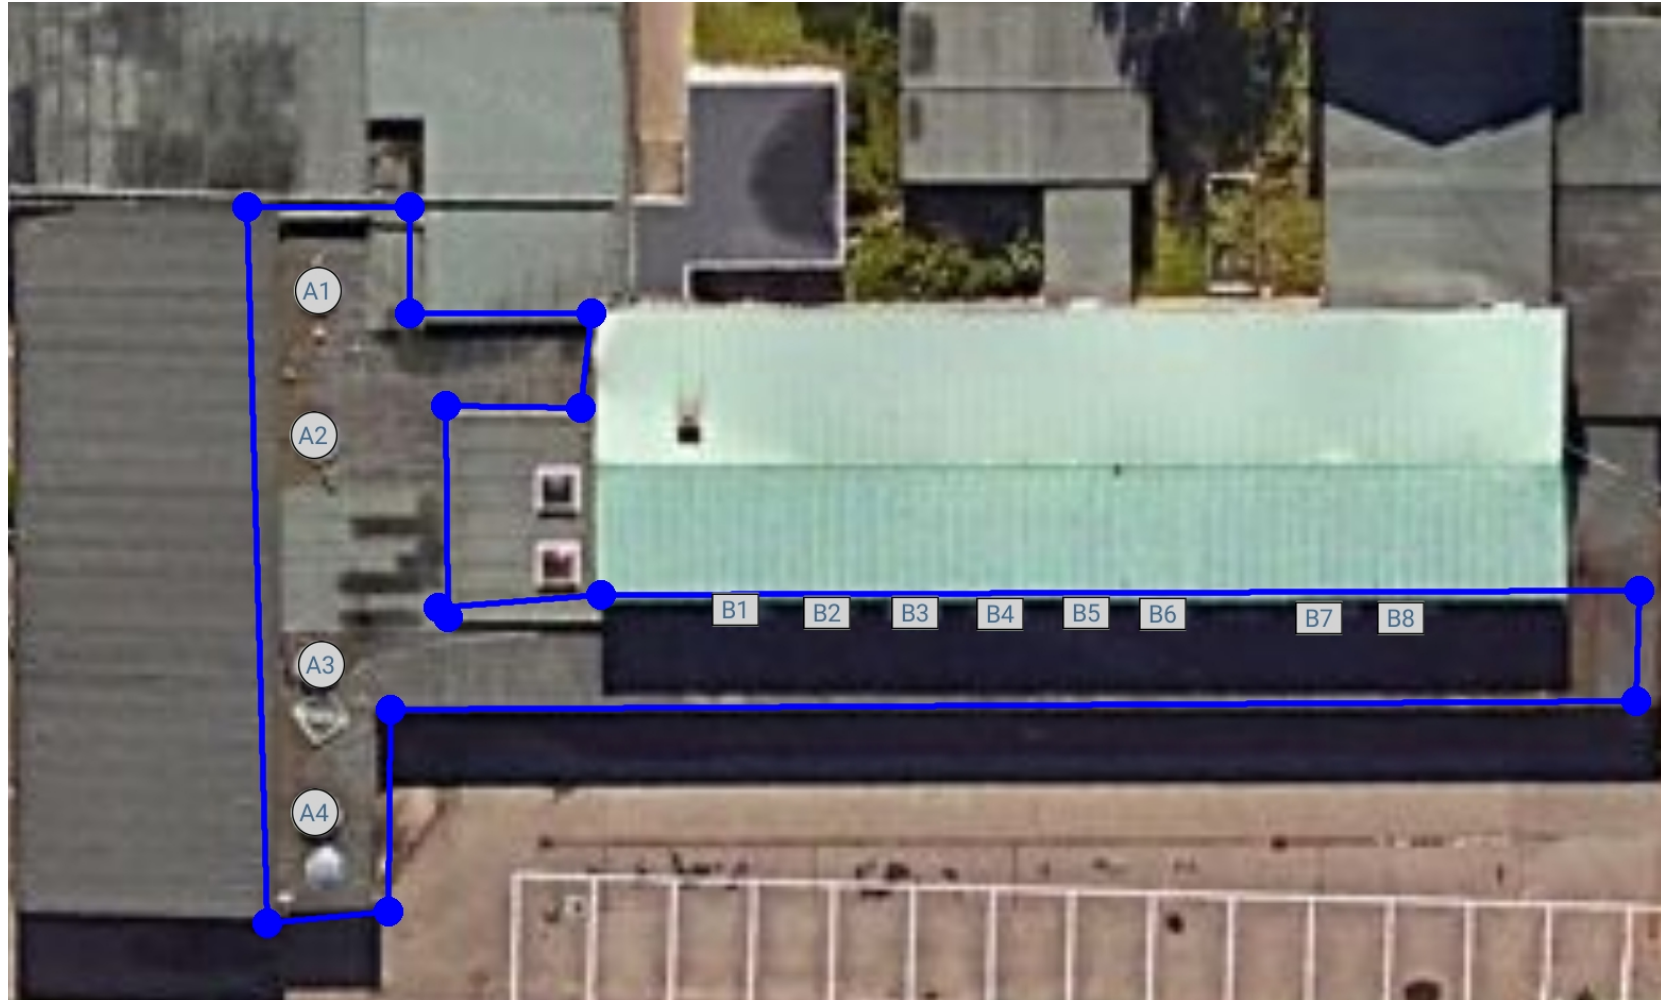

Bay House School

Rooflight Layout Plan

Roof 5

Please note, this drawing is not to scale

Project Number: P00054961	Client: Soprema UK Ltd	Revision: 1	
Project Name: Bay House School	Project Owner: Euan Davies	Created Date: 2020-11-05 05:45:41	