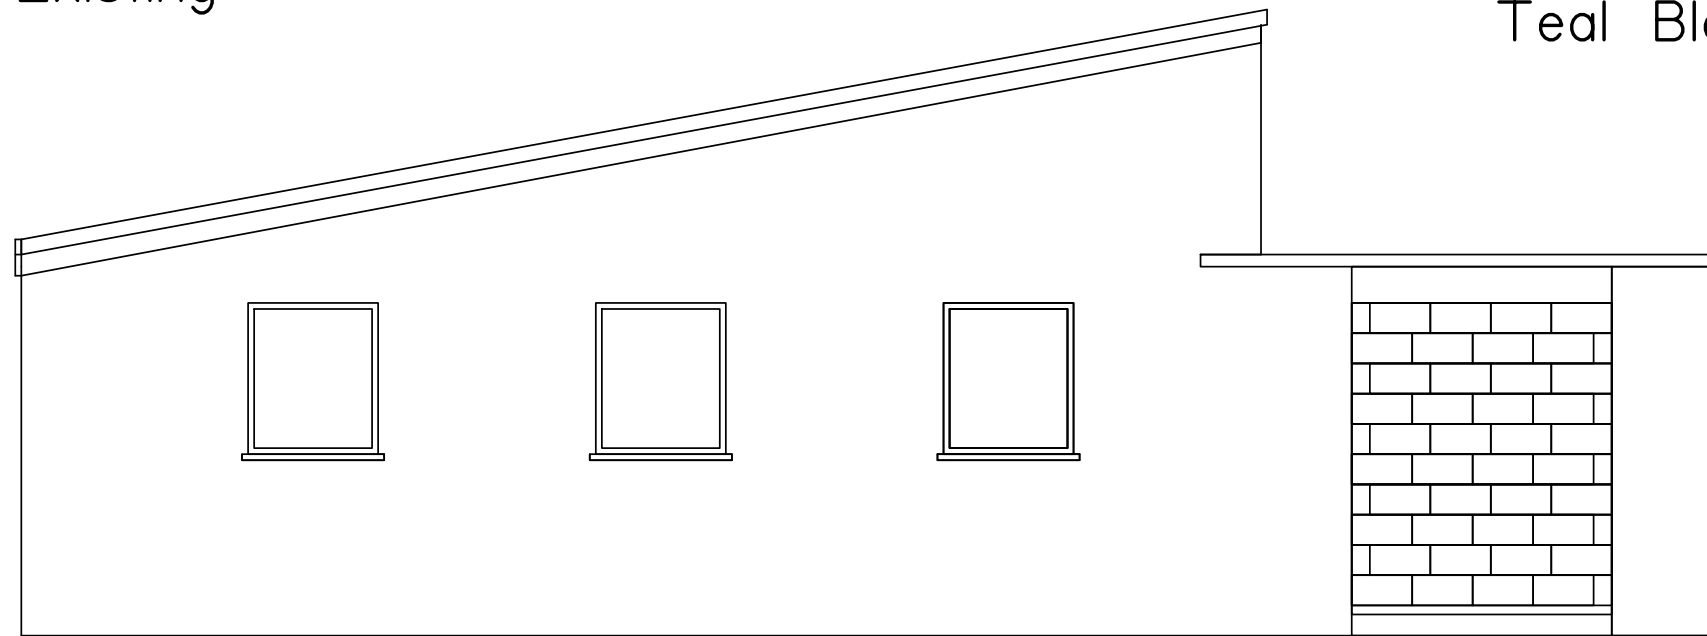

Existing

Teal Block North

Proposed

Scale 1:50@A3