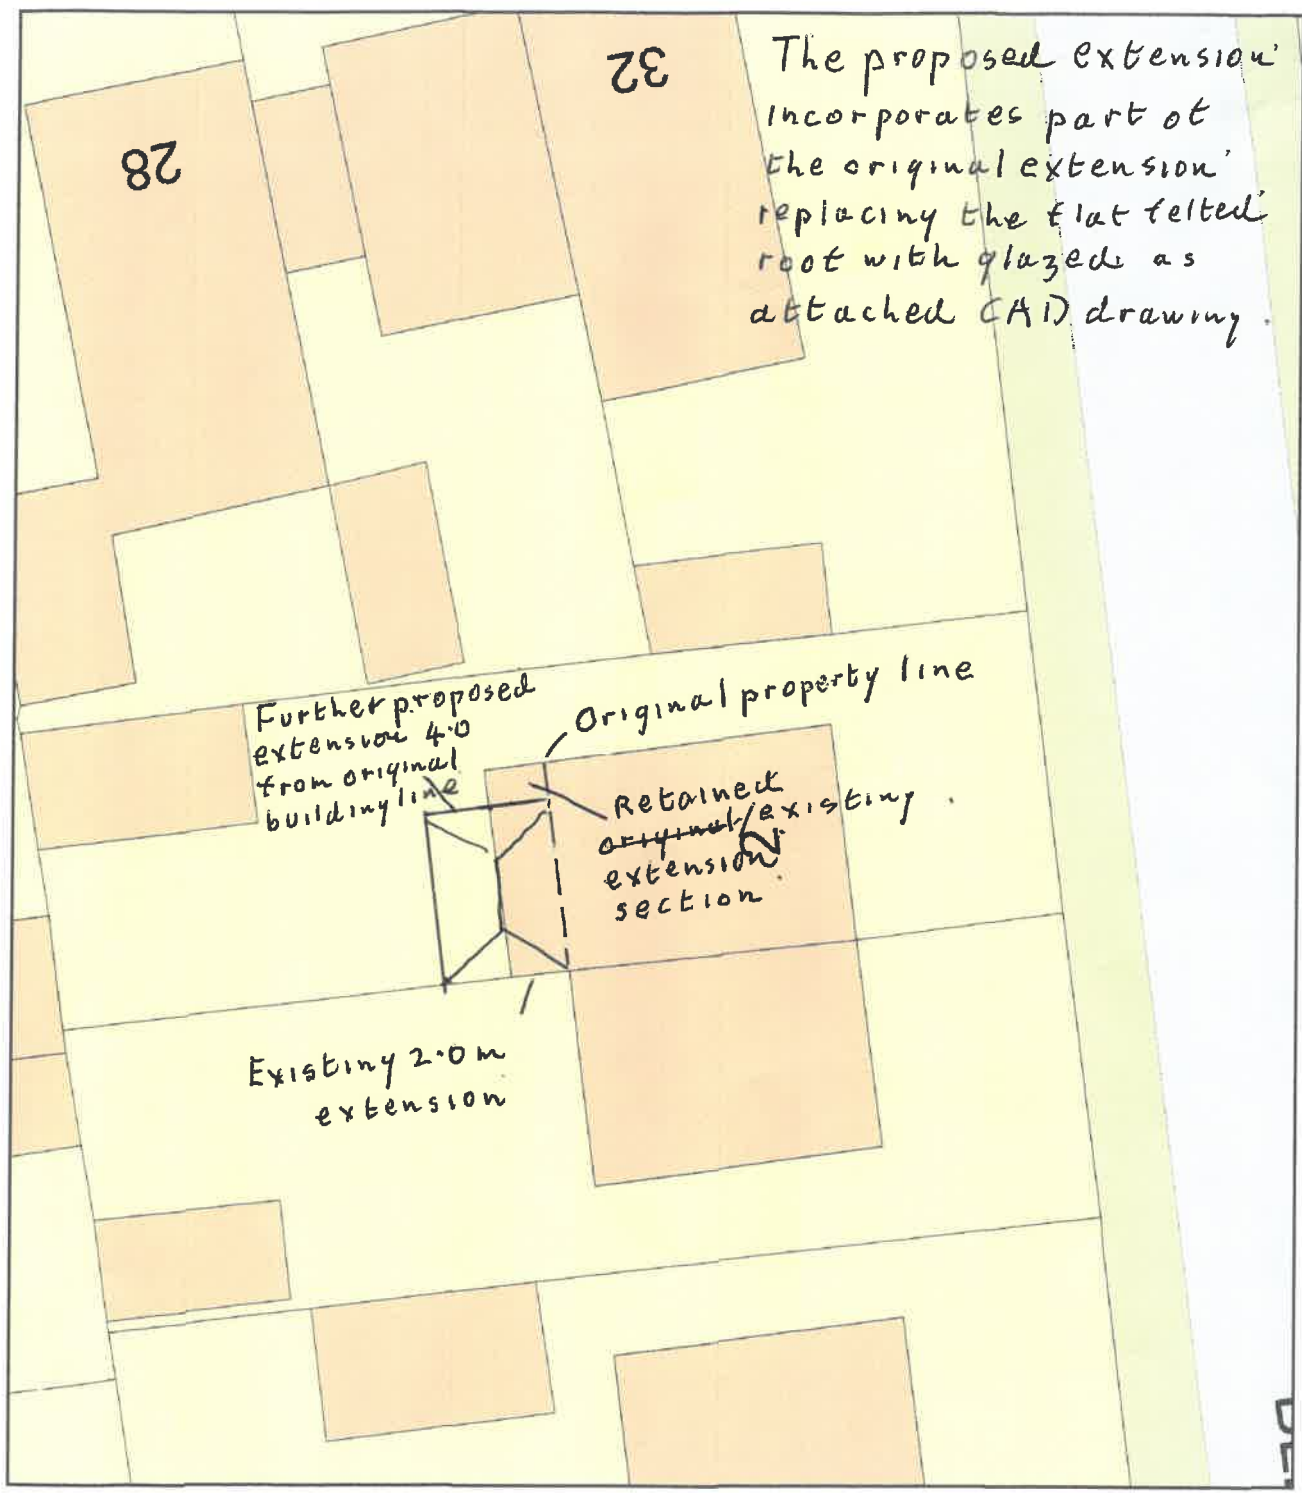

Guffogg

2. Bleasdale Rd

Plan Produced for: John Spirling
 Date Produced: 18 Dec 2020
 Plan Reference Number: TQRQM20353155041007
 Scale: 1:200 @ A4