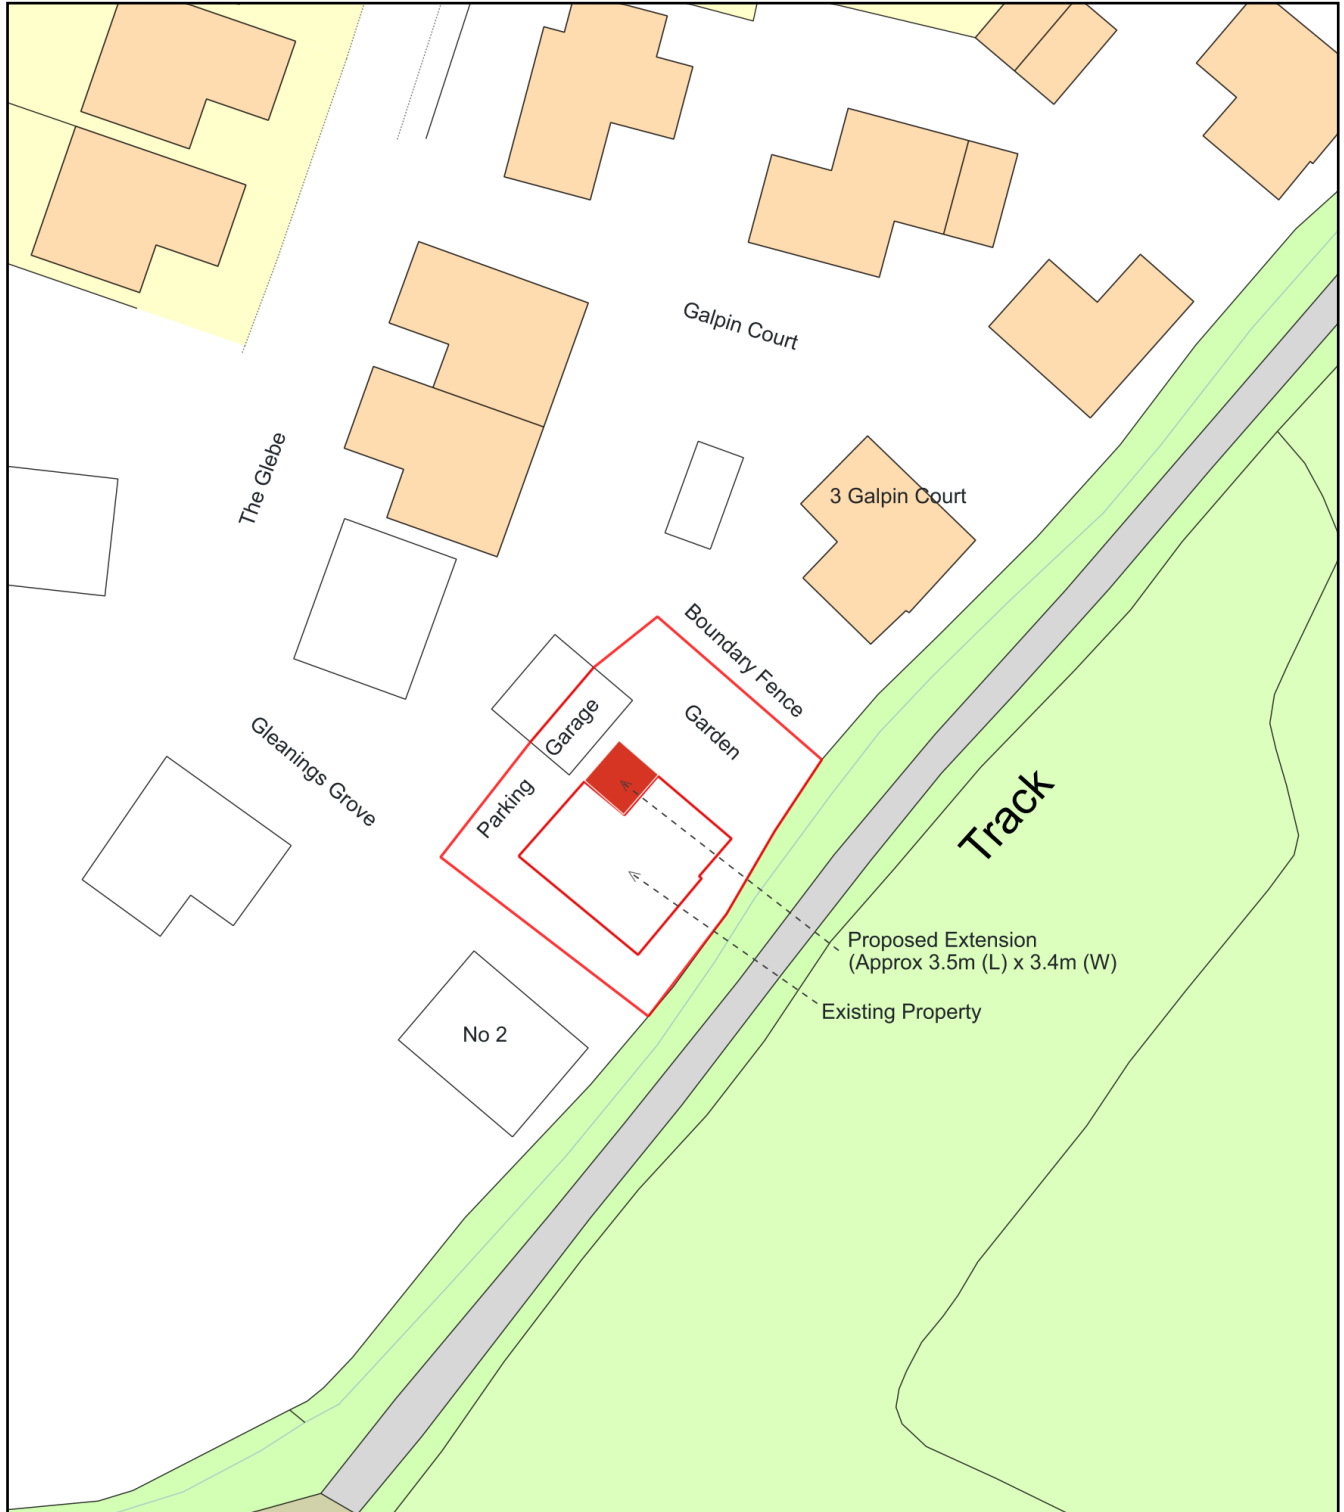

Proposed Rear Extension at 1 Gleanings Grove, Yalding, Maidstone, ME18 6FB

Plan Produced for: **Stuart Abbott**

Date Produced: 20 Jan 2021

Plan Reference Number: TQRQM21020181349982

Scale: 1:500 @ A4