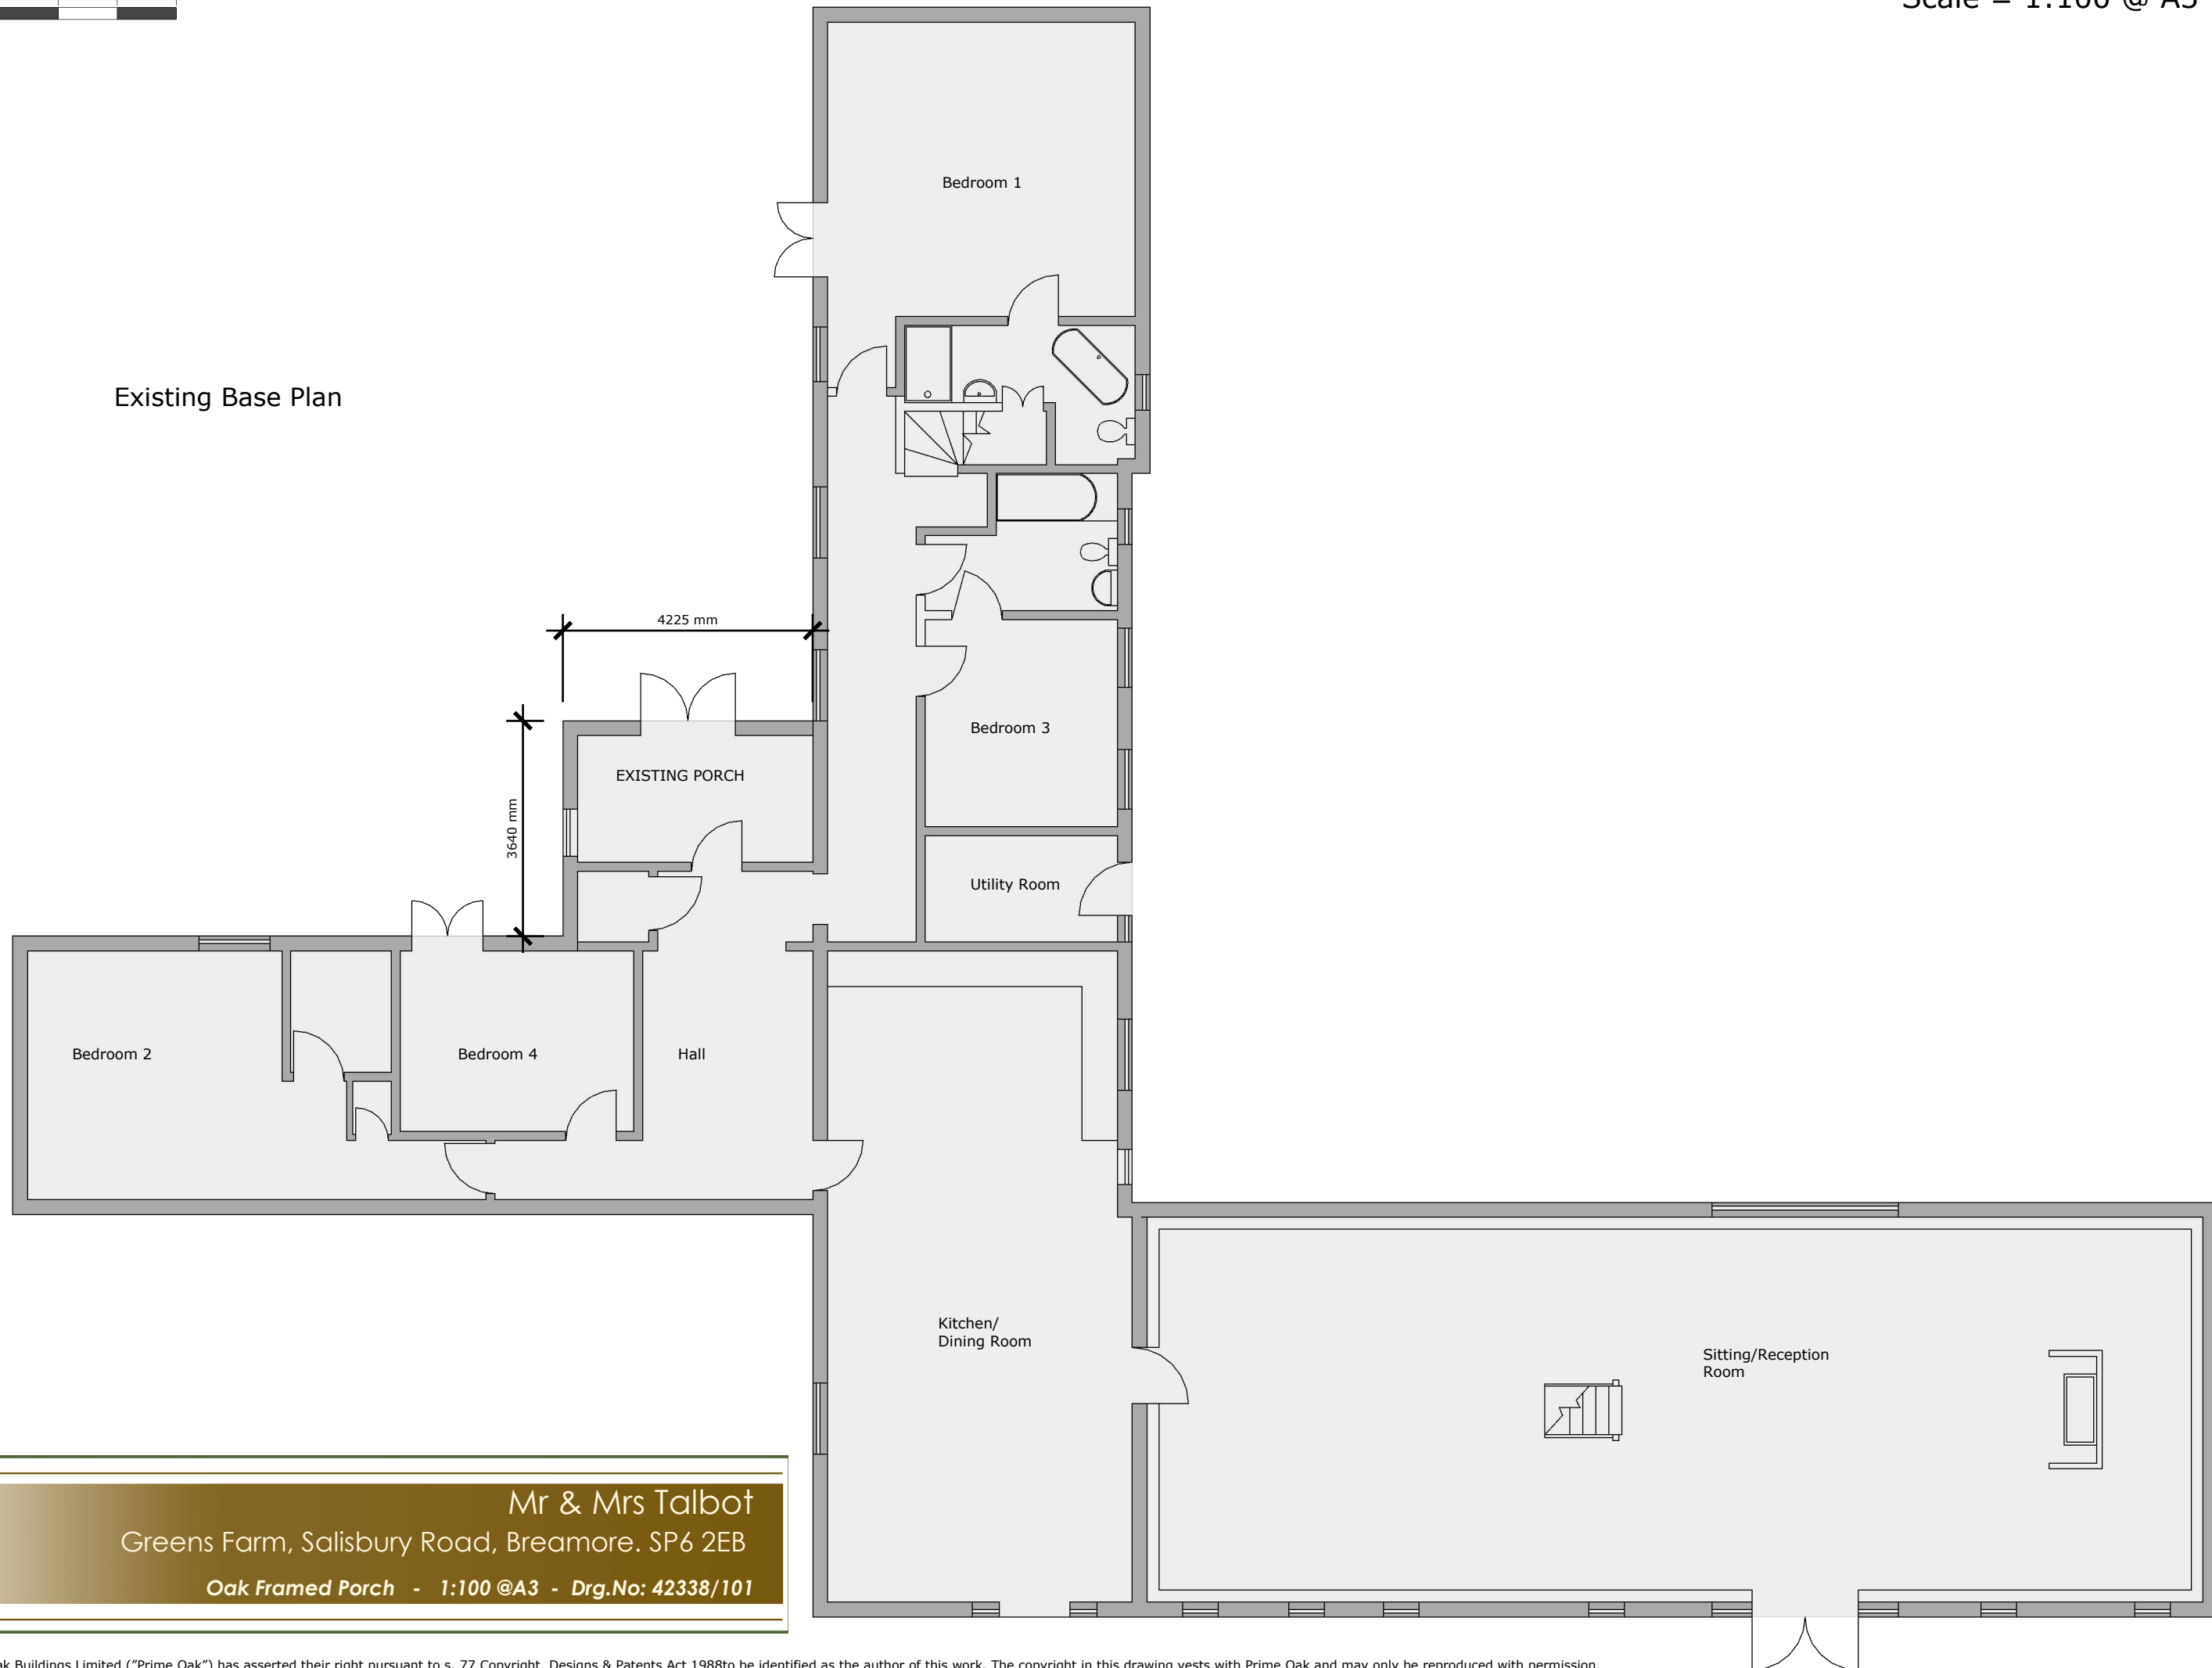

Existing Base Plan

**Mr & Mrs Talbot**  
 Greens Farm, Salisbury Road, Breamore. SP6 2EB  
 Oak Framed Porch - 1:100 @A3 - Drg.No: 42338/101