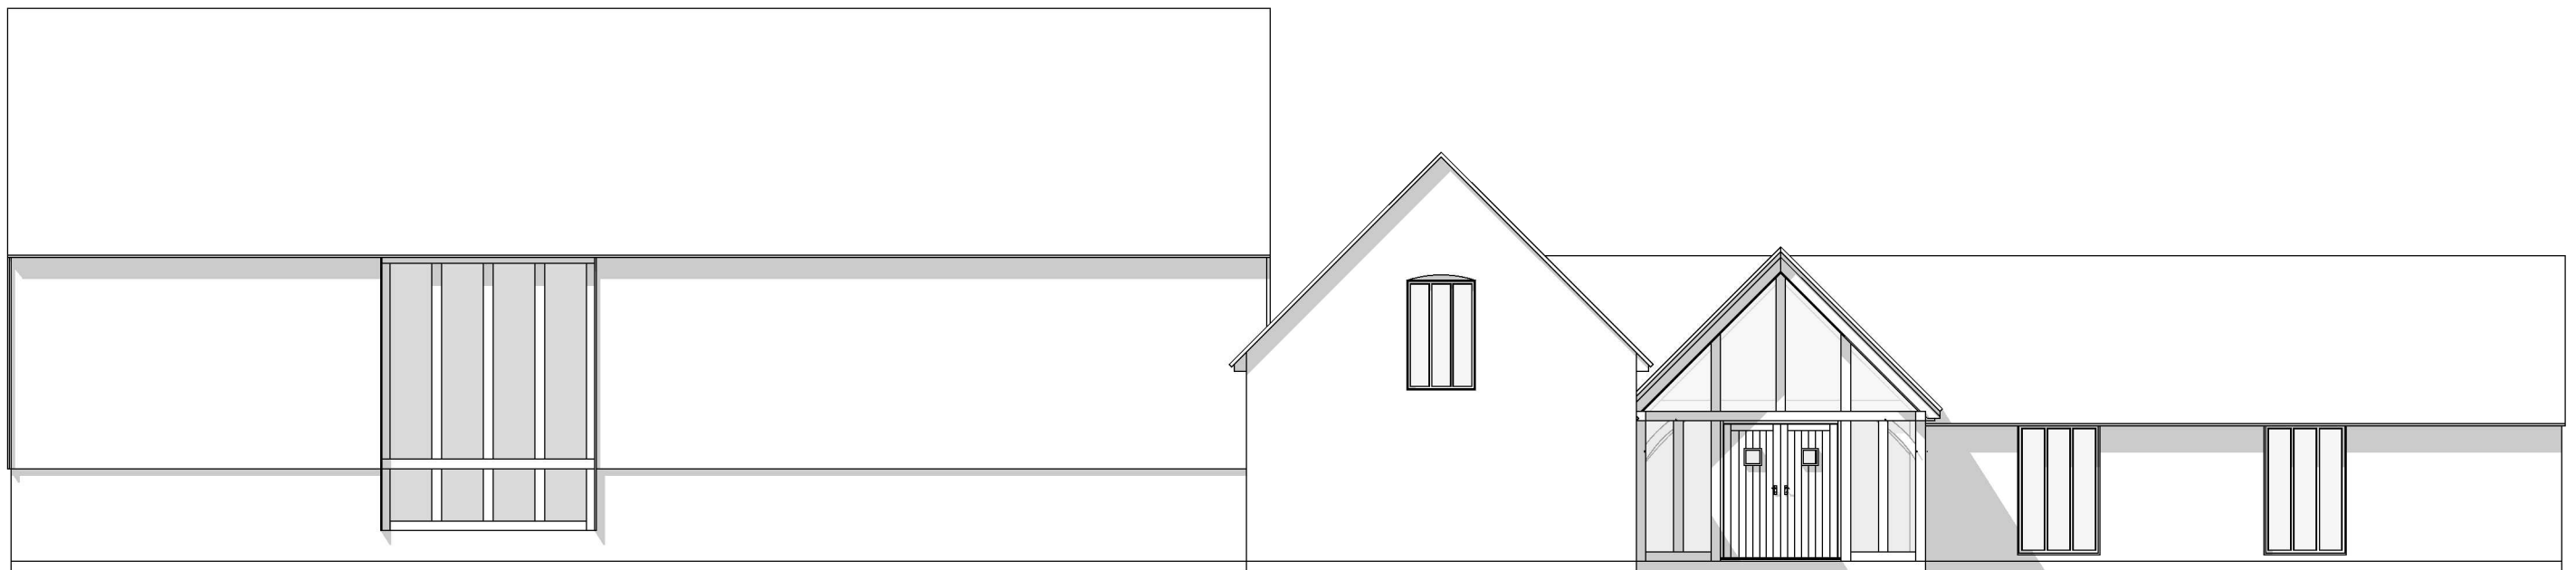

Existing Front (North East) Elevation

Proposed Front (North East) Elevation

Mr & Mrs Talbot
Greens Farm, Salisbury Road, Breamore. SP6 2EB
Oak Framed Porch - 1:100 @A3 - Drg.No: 42338/103