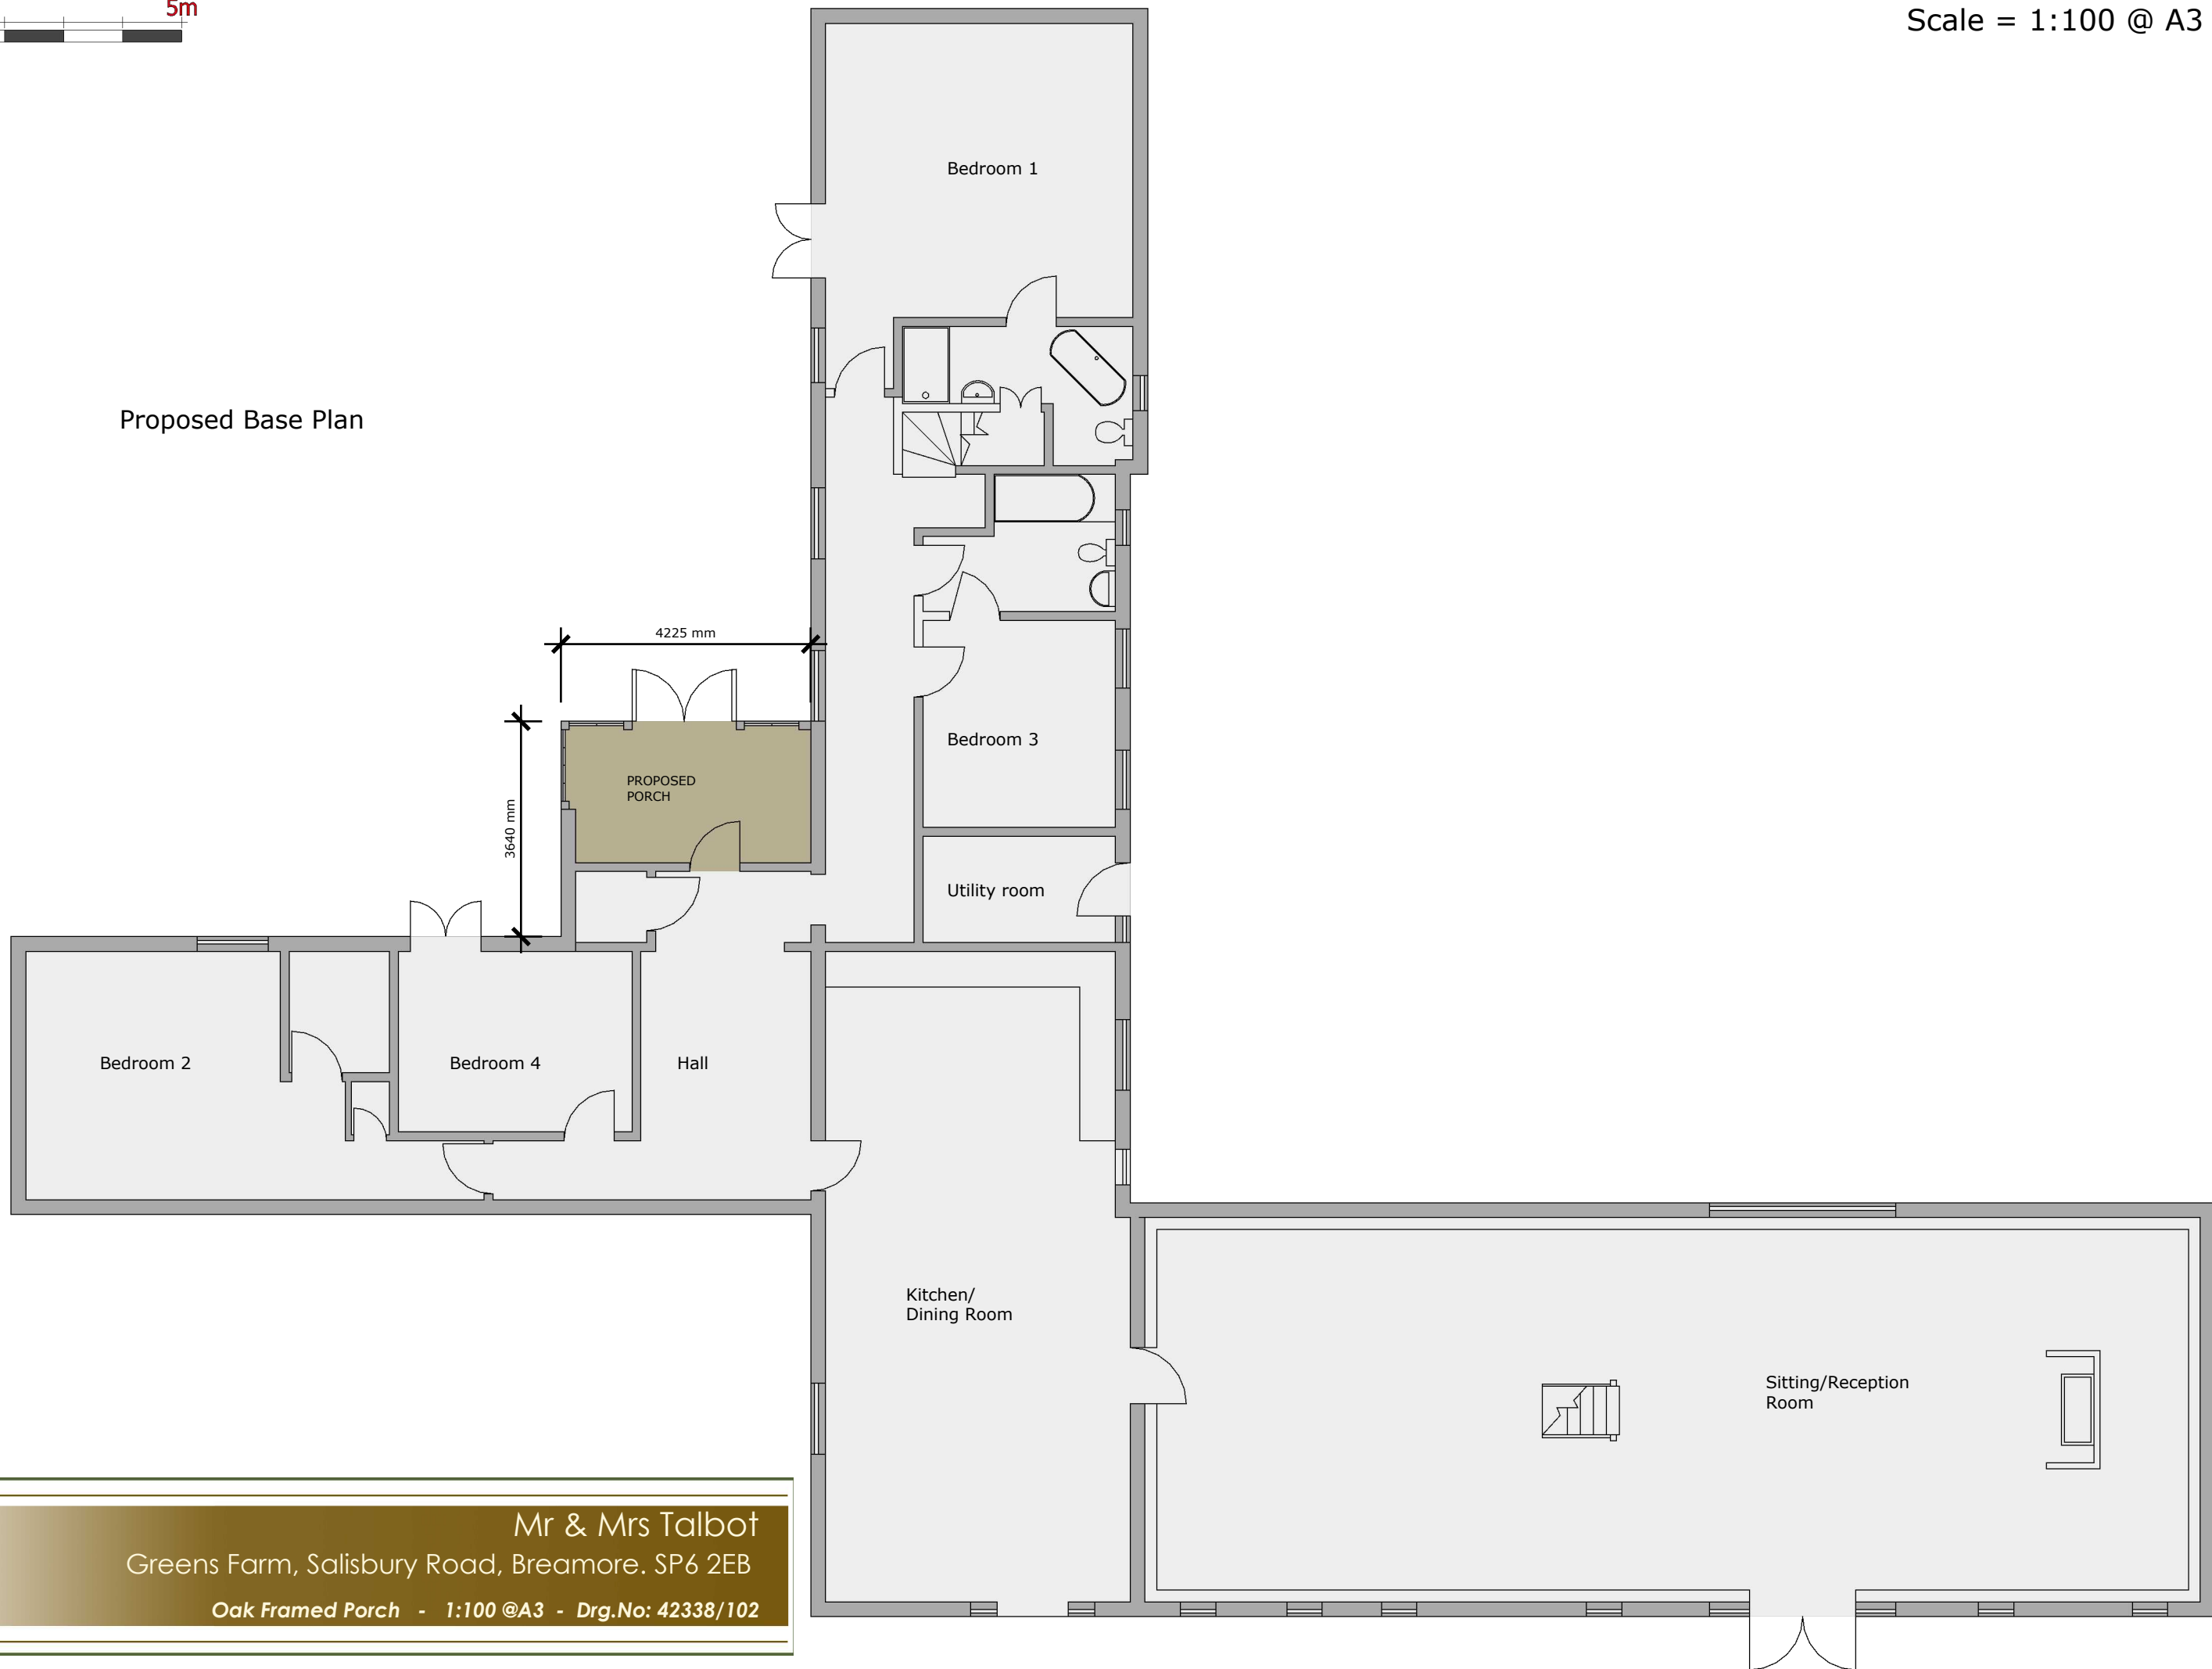

Proposed Base Plan

 Mr & Mrs Talbot
Greens Farm, Salisbury Road, Breamore. SP6 2EB
Oak Framed Porch - 1:100 @A3 - Drg.No: 42338/102