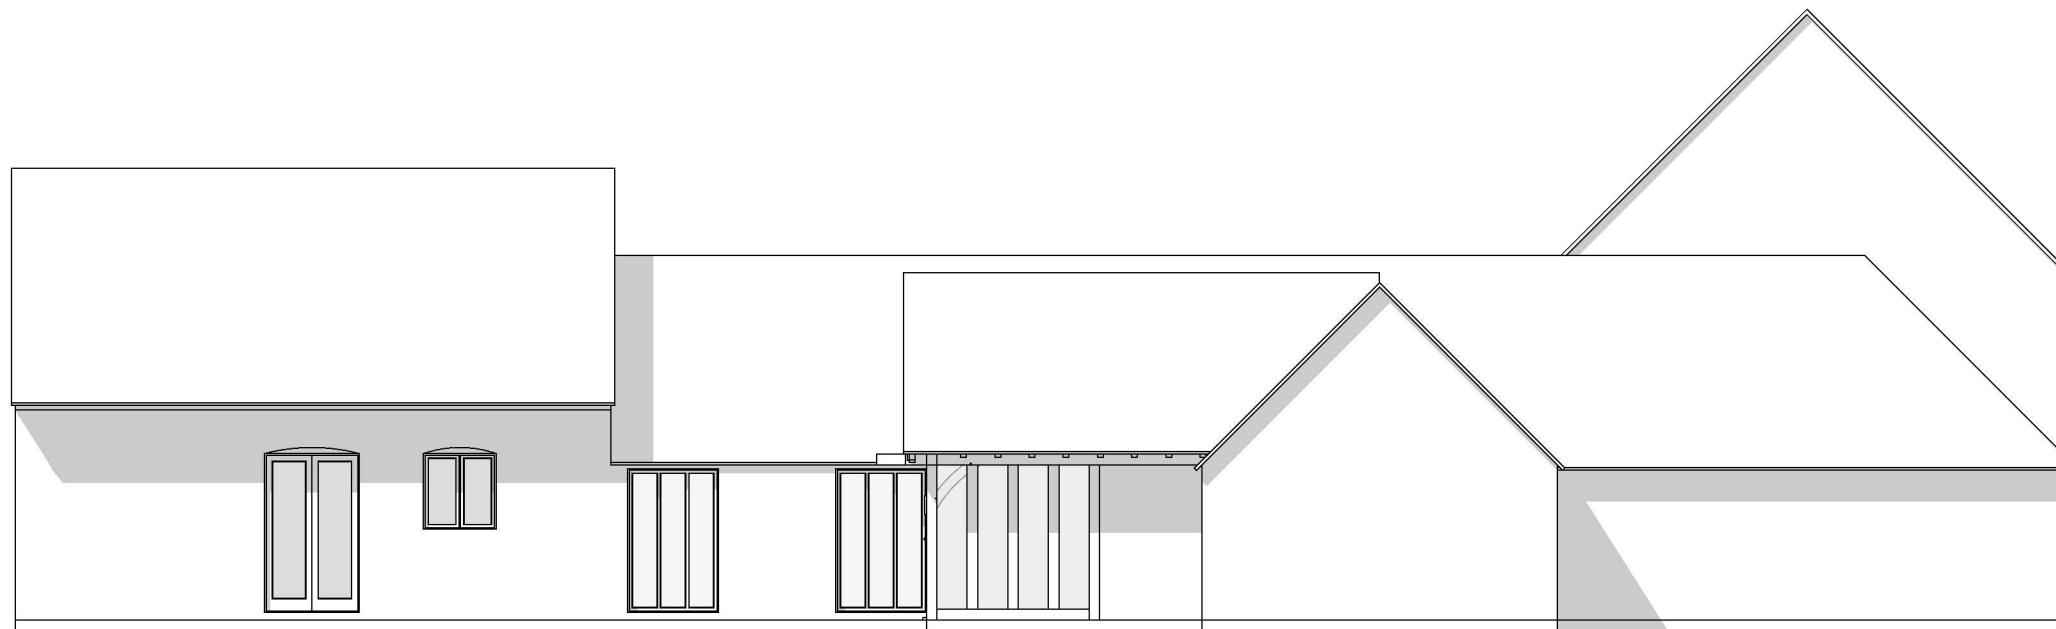

Existing Side (North West) Elevation

Proposed Side (North West) Elevation

Mr & Mrs Talbot
Greens Farm, Salisbury Road, Breamore. SP6 2EB
Oak Framed Porch - 1:100 @A3 - Drg.No: 42338/104