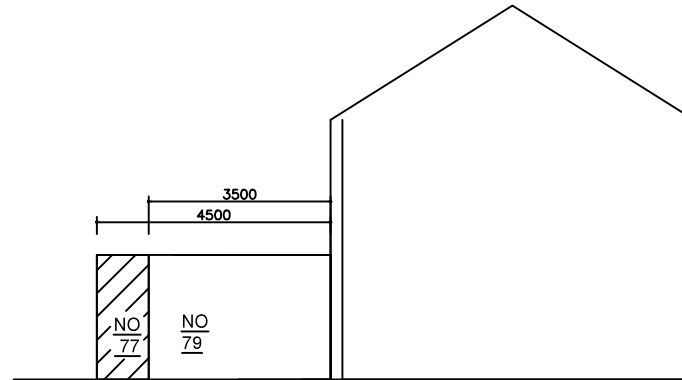

EXISTING SIDE ELEVATION WEST

EXISTING SIDE ELEVATION EAST

PROPOSED SIDE ELEVATION WEST

PROPOSED SIDE ELEVATION EAST

Produced by:
HASSAN KHALEGI

Block Number	Dwg No	Rev
	007	A

Drawing Title
EXISTING & PROPOSED ELEVATIONS

Scale at A3	1:100
Approval Date	6/JULY/2020

Project: 77 WINNINGTON ROAD, ENFIELD EN3 5RL