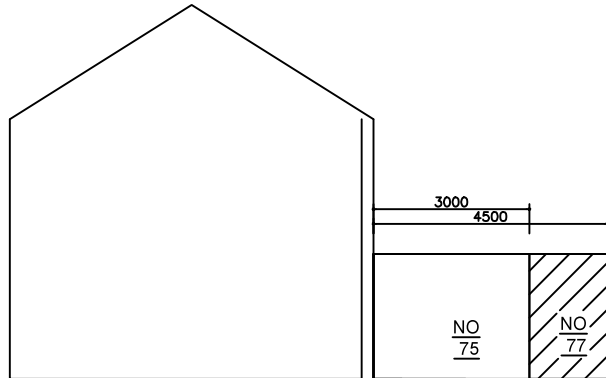

EXISTING SIDE ELEVATION WEST

EXISTING SIDE ELEVATION EAST

PROPOSED SIDE ELEVATION WEST

PROPOSED SIDE ELEVATION EAST

Produced by:
HASSAN KHALEGI

Block Number	Dwg No	Rev
	007	A

Drawing Title
EXISTING & PROPOSED ELEVATIONS

Scale at A3	1:100
Approval Date	6/JULY/2020

Project: 77 WINNINGTON ROAD, ENFIELD EN3 5RL