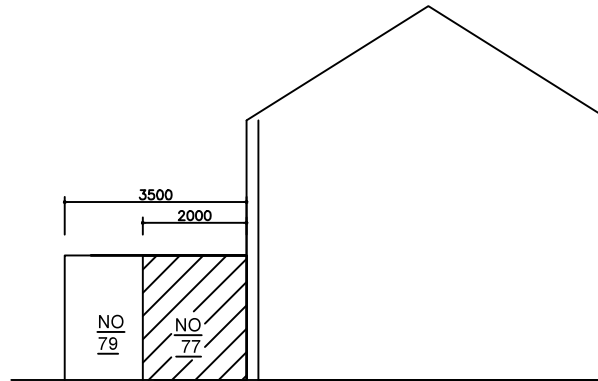

EXISTING SIDE ELEVATION WEST

EXISTING SIDE ELEVATION EAST

PROPOSED SIDE ELEVATION WEST

PROPOSED SIDE ELEVATION EAST

Produced by:
HASSAN KHALEGI

Block Number	Dwg No	Rev
	007	A

Drawing Title
EXISTING & PROPOSED ELEVATIONS

Scale at A3	1:100
Approval Date	6/JULY/2020

Project: 77 WINNINGTON ROAD, ENFIELD EN3 5RL