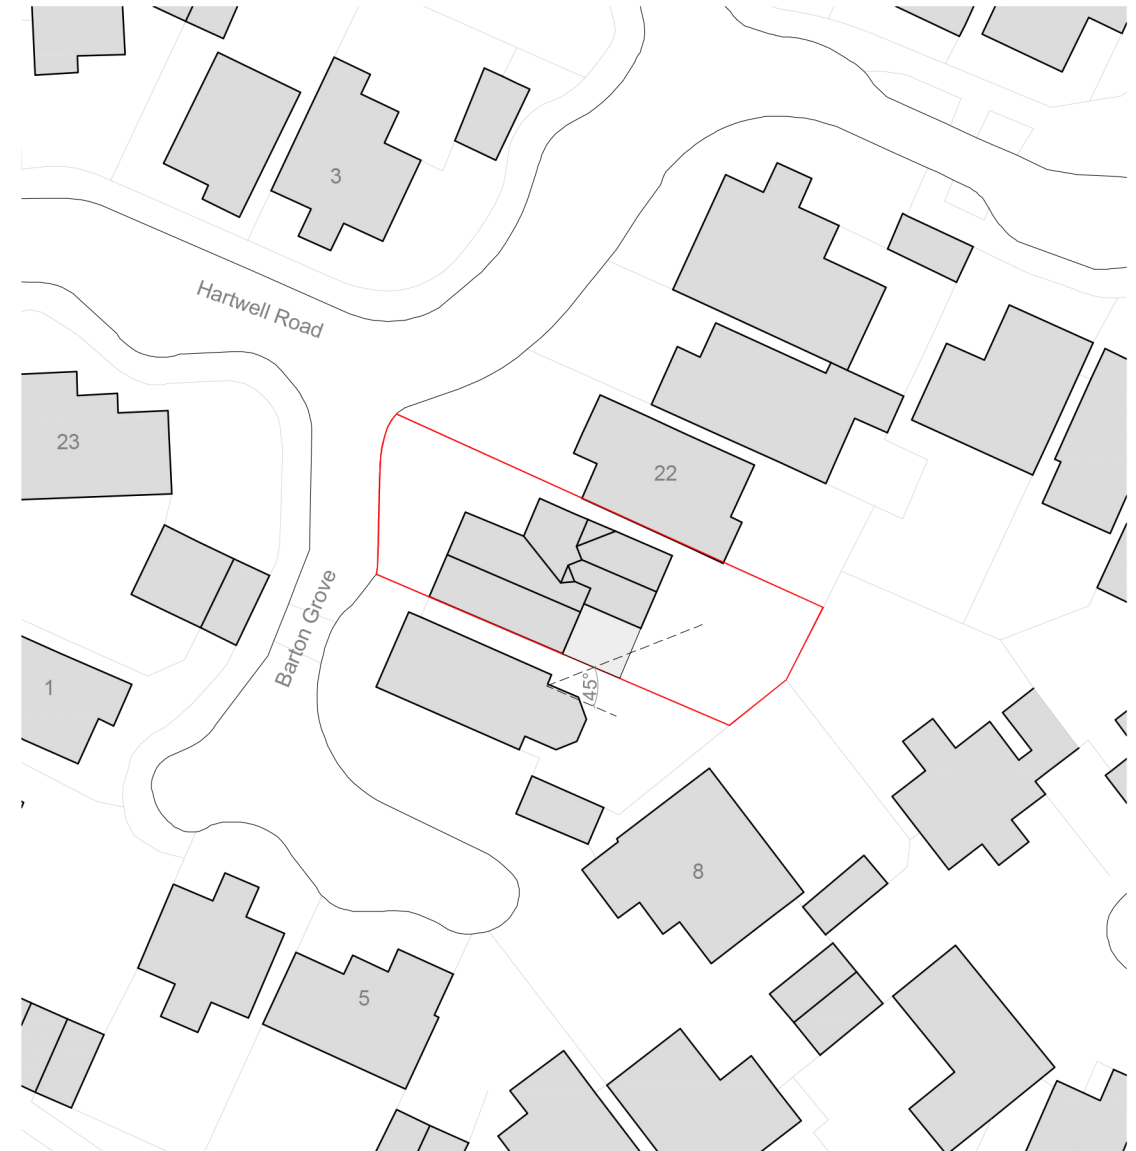

© Crown copyright 2020 Ordnance Survey 100053143

01 Location Plan
Scale 1:1250

02 Block Plan
Scale 1:500

NOTE: This drawing is to be scaled for planning purposes only

Drawing:	Location and Block Plan	Dwg No:	20-007-D-01
Scale:	as shown @ A3	Project:	Barton Grove
Date:	22/09/2020	Status:	Planning