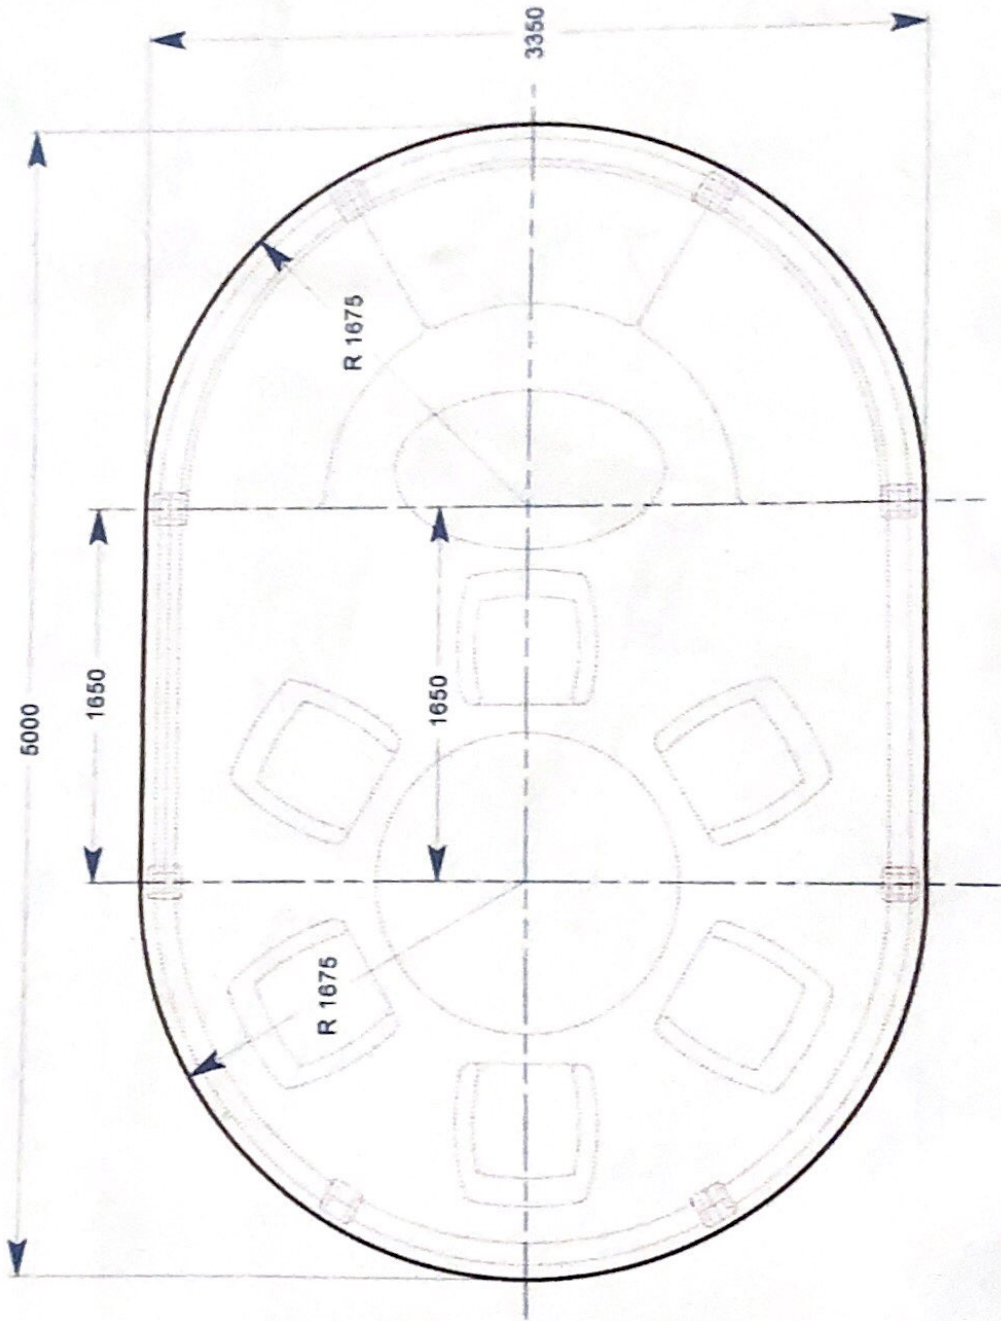

Windsor Concrete Base dimensions  
5x3.3 Pavilion

Gazebo base dimension

Document A05

Scale 1:25 @A4