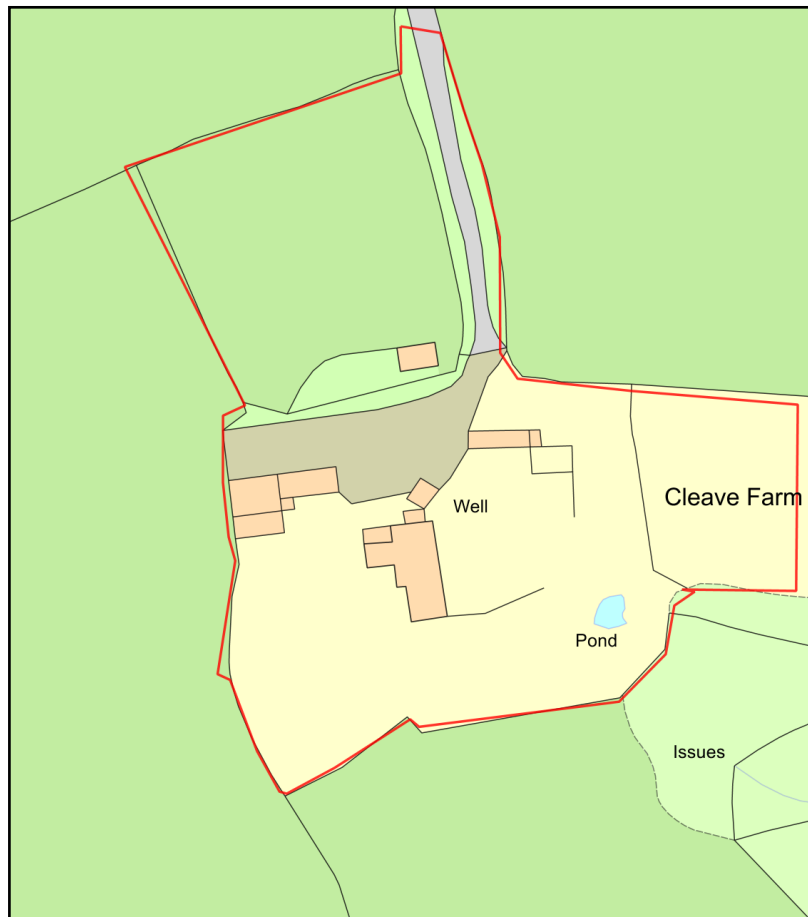

# Cleave Farm Location plan

Plan Produced for: **Redfern**  
Date Produced: 19 Jan 2021  
Plan Reference Number: TQRQM21019192815557  
Scale: 1:1250 @ A4