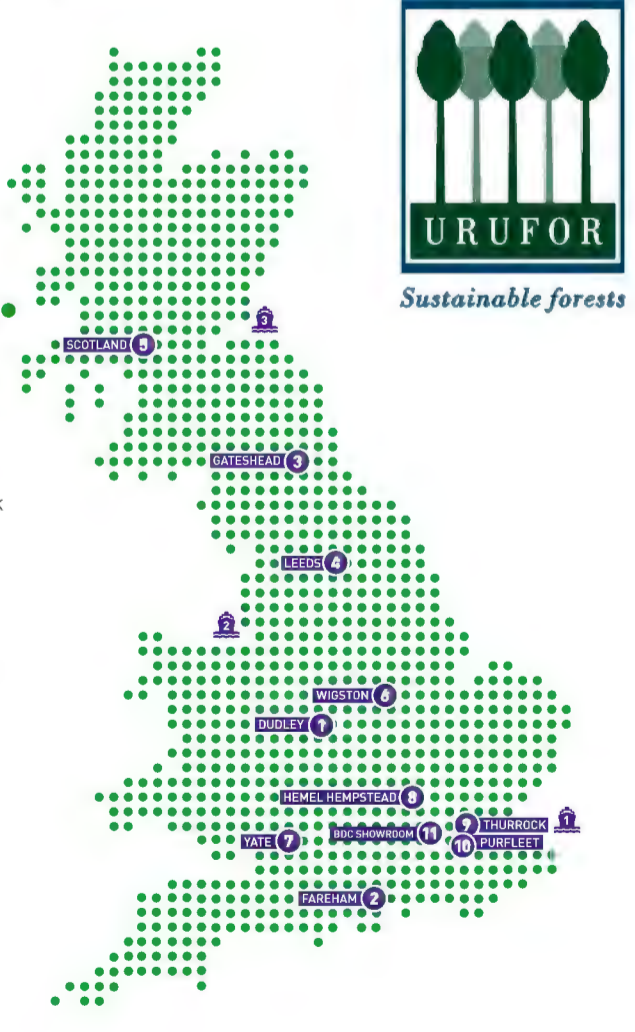

▶ **Perfect for external use**

Available in Woodex® both clear faced and finger jointed

**AVAILABLE IN LUMBER AND WOODEX® AT ALL 8 OF OUR TIMBER DEPOTS**

- 18 core sizes plus availability of specials
- Finger jointed 5900mm long and clear faced mainly 2.0m plus
- Sawn lumber; 25mm, 32mm, 38mm and 50mm. Also available in widths of 150mm and wider and in lengths of up to 4900mm

**Distribution facilities**

- 1** Port Of Tilbury
- 2** Port of Liverpool
- 3** Port of Grangemouth

KEY: ● PANEL PRODUCTS ● TIMBER PRODUCTS

Call **0116 257 3415**  
email [marketing@lathams.co.uk](mailto:marketing@lathams.co.uk)  
or visit [www.lathamtimber.co.uk](http://www.lathamtimber.co.uk)