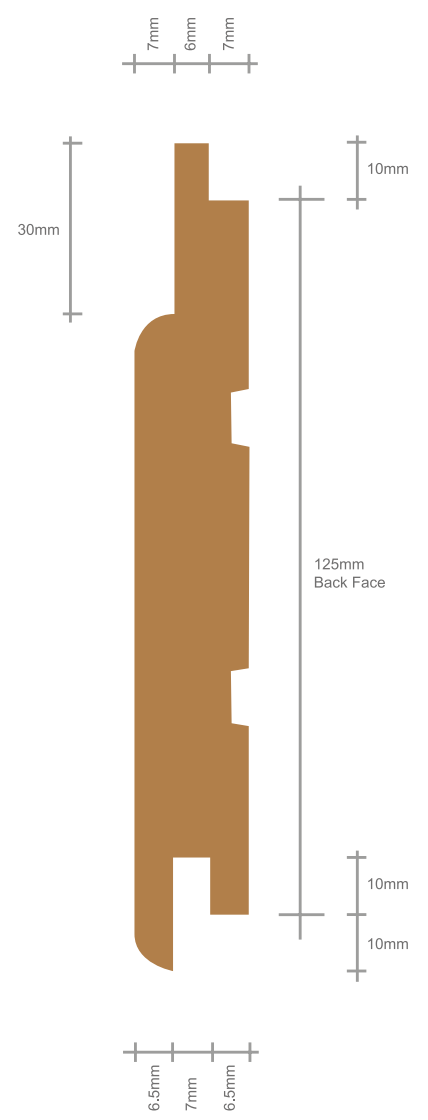

Contents

NORclad® Face Fixed Profiles

- 1 NWC1
- 2 NWC2
- 3 NWC3
- 4 NWCC1
- 5 NWFE2
- 6 NWS1

NORclad® Secret Fix Profiles

- 7 NWSN1 NWSN2 NWSN3

NORclad® Corner Profiles

- 8 NWA1 NWA2 NWA3 NWA4

NORclad® UK Painted Profiles

- 9 NWPC1 NWPC2 NWPC3

NORclad® UK Painted Profiles

- 10 NWPA1 NWPA2 NWPA3

NORclad® Swiss Painted Profiles

- 11 Profile 56 Profile 52 Profile 5945
Profile 43 Profile 59

FRONT

BACK

Timber Cladding Profile:
NWC1 FACE FIX

NORclad[®]
TOTAL CLADDING SOLUTIONS

FRONT

BACK

Timber Cladding Profile:
NWC2 FACE FIX

NORclad[®]
TOTAL CLADDING SOLUTIONS

FRONT

BACK

Timber Cladding Profile:
NWC3 FACE FIX