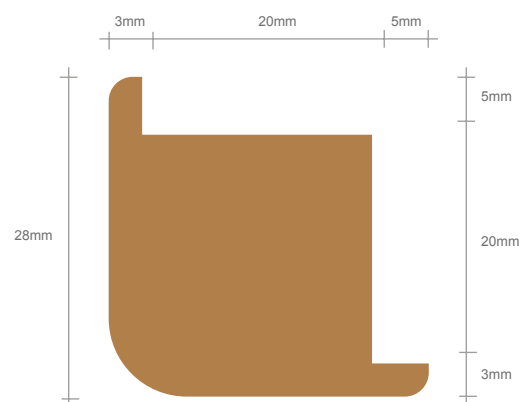

SECRET FIX PROFILES

NORclad[®]
TOTAL CLADDING SOLUTIONS

www.norclad.co.uk | sales@norclad.co.uk | +44 (0) 1275 549476

NWA1

NWA2

NWA3

NWA4

Timber Cladding Profile:

CORNER PROFILES

NORclad[®]
TOTAL CLADDING SOLUTIONS

www.norclad.co.uk | sales@norclad.co.uk | +44 (0) 1275 549476

Timber Cladding Profile:

UK PAINTED PROFILES

NORclad[®]
TOTAL CLADDING SOLUTIONS

www.norclad.co.uk | sales@norclad.co.uk | +44 (0) 1275 549476

NHPA1

NHPA2

NHPA3

Timber Cladding Profile:

UK PAINTED PROFILES

NORclad[®]
TOTAL CLADDING SOLUTIONS

www.norclad.co.uk | sales@norclad.co.uk | +44 (0) 1275 549476

Timber Cladding Profile: