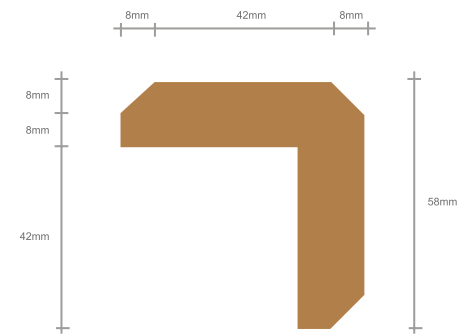

SECRET FIX PROFILES

NORclad[®]
TOTAL CLADDING SOLUTIONS

www.norclad.co.uk | sales@norclad.co.uk | +44 (0) 1275 549476

NWA1

NWA2

NWA3

NWA4

Timber Cladding Profile:

CORNER PROFILES

NORclad[®]
TOTAL CLADDING SOLUTIONS

www.norclad.co.uk | sales@norclad.co.uk | +44 (0) 1275 549476

Timber Cladding Profile:

UK PAINTED PROFILES

NORclad[®]
TOTAL CLADDING SOLUTIONS

www.norclad.co.uk | sales@norclad.co.uk | +44 (0) 1275 549476