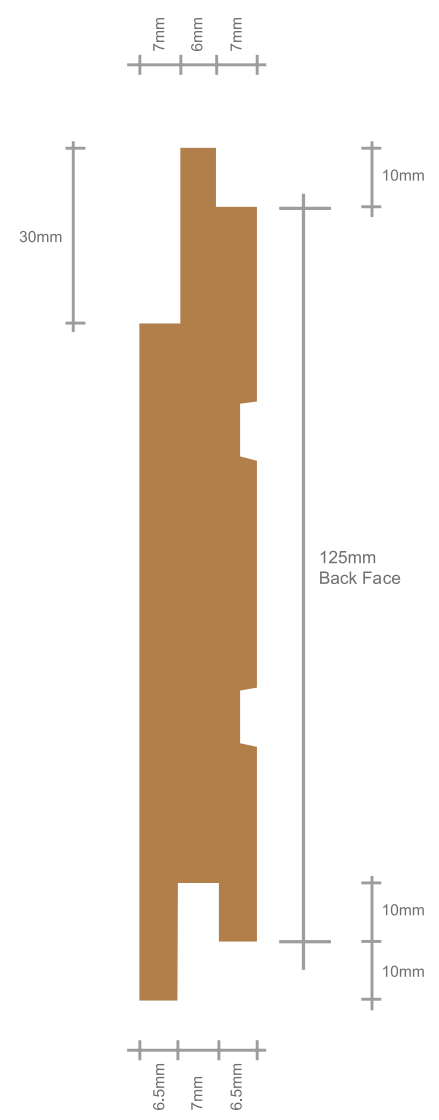

FRONT

BACK

Timber Cladding Profile:
NWC2 FACE FIX

NORclad®
TOTAL CLADDING SOLUTIONS