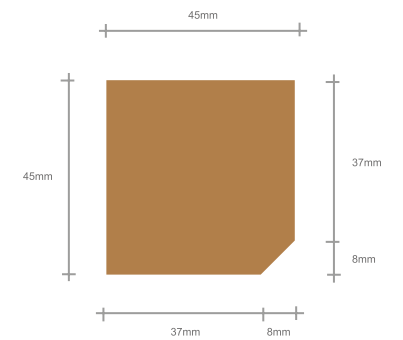

SECRET FIX PROFILES

NORclad[®]
TOTAL CLADDING SOLUTIONS

www.norclad.co.uk | sales@norclad.co.uk | +44 (0) 1275 549476

NWA1

NWA2

NWA3

NWA4

Timber Cladding Profile: