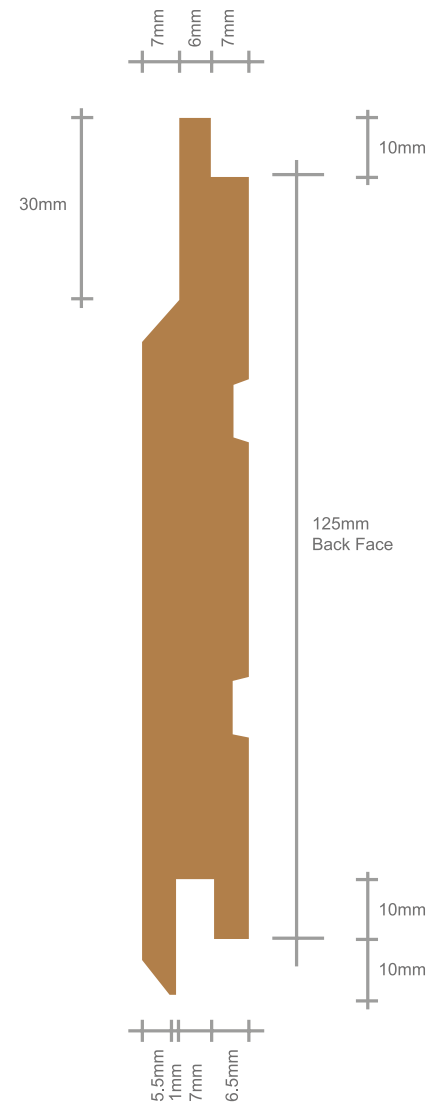

Contents

NORclad® Face Fixed Profiles

- 1 NWC1
- 2 NWC2
- 3 NWC3
- 4 NWCC1
- 5 NWFE2
- 6 NWS1

NORclad® Secret Fix Profiles

- 7 NWSN1 NWSN2 NWSN3

NORclad® Corner Profiles

- 8 NWA1 NWA2 NWA3 NWA4

NORclad® UK Painted Profiles

- 9 NWPC1 NWPC2 NWPC3

NORclad® UK Painted Profiles

- 10 NWPA1 NWPA2 NWPA3

NORclad® Swiss Painted Profiles

- 11 Profile 56 Profile 52 Profile 5945
Profile 43 Profile 59

FRONT

BACK

Timber Cladding Profile:
NWC1 FACE FIX

NORclad[®]
TOTAL CLADDING SOLUTIONS

FRONT

BACK

Timber Cladding Profile:
NWC2 FACE FIX

NORclad[®]
TOTAL CLADDING SOLUTIONS

FRONT

BACK

Timber Cladding Profile:
NWC3 FACE FIX