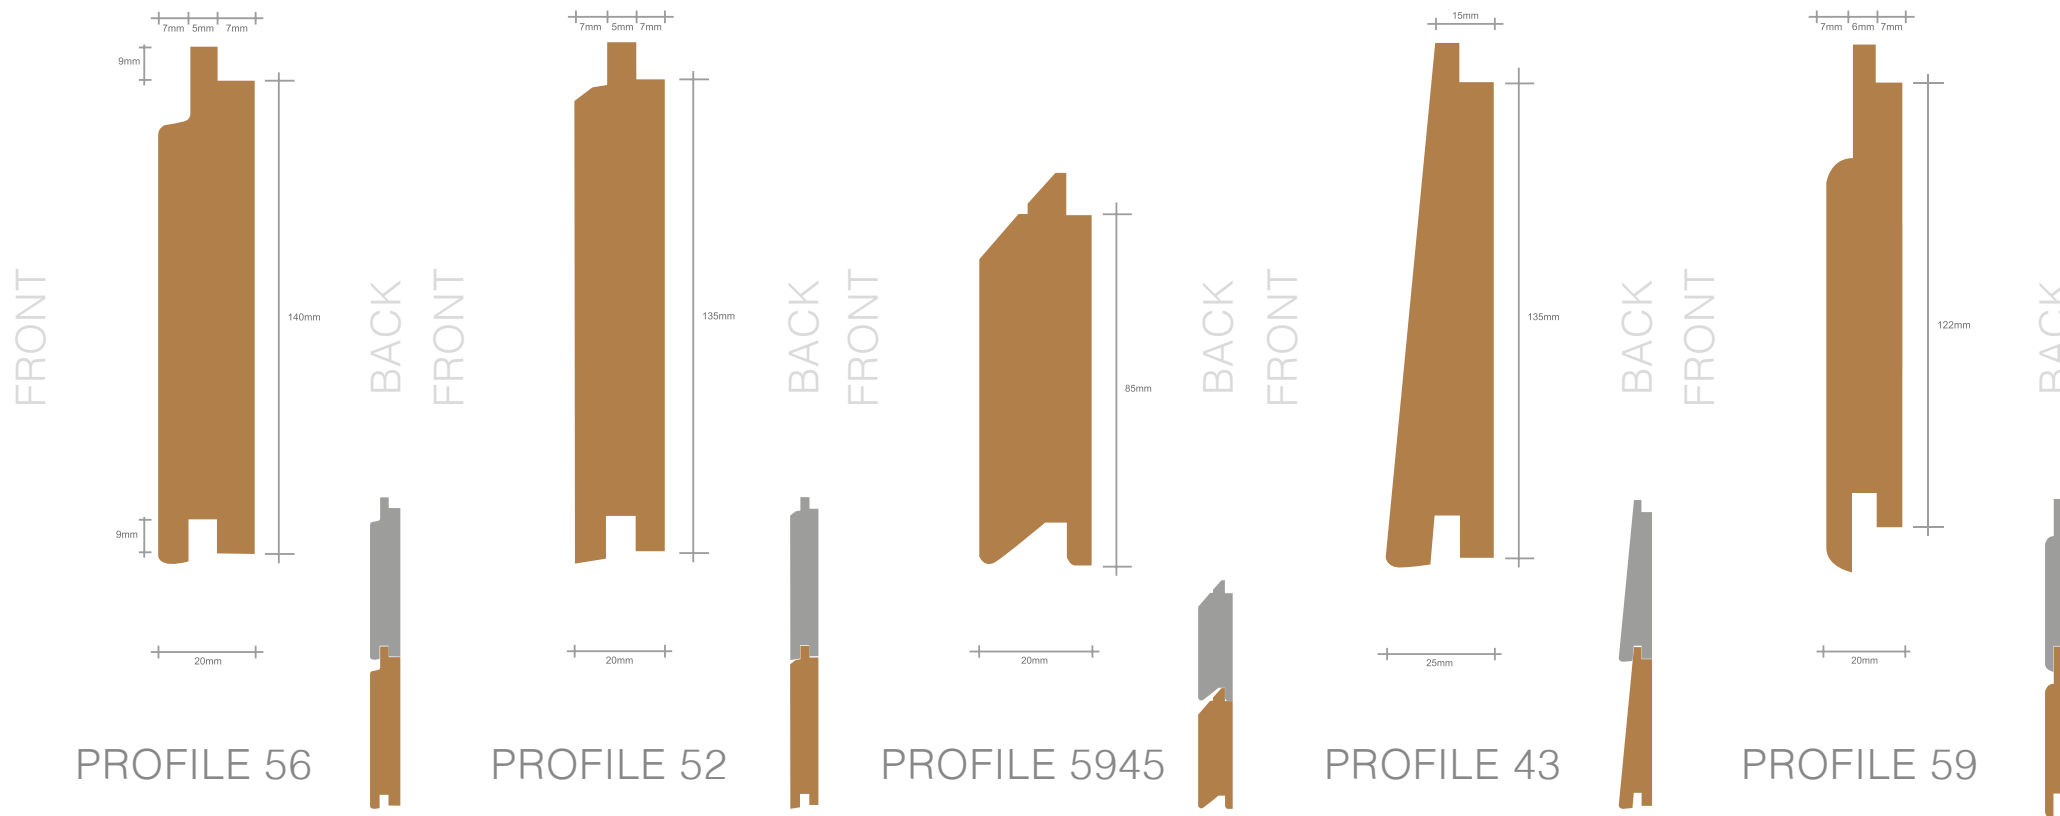

CORNER PROFILES

NORclad[®]
TOTAL CLADDING SOLUTIONS

www.norclad.co.uk | sales@norclad.co.uk | +44 (0) 1275 549476

Timber Cladding Profile:

UK PAINTED PROFILES

NORclad[®]
TOTAL CLADDING SOLUTIONS

www.norclad.co.uk | sales@norclad.co.uk | +44 (0) 1275 549476

NHPA1

NHPA2

NHPA3

Timber Cladding Profile:

UK PAINTED PROFILES

NORclad[®]
TOTAL CLADDING SOLUTIONS

www.norclad.co.uk | sales@norclad.co.uk | +44 (0) 1275 549476

Timber Cladding Profile: