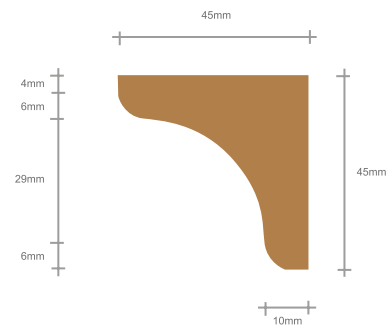

SECRET FIX PROFILES

NORclad[®]
TOTAL CLADDING SOLUTIONS

www.norclad.co.uk | sales@norclad.co.uk | +44 (0) 1275 549476

NWA1

NWA2

NWA3

NWA4

Timber Cladding Profile:

CORNER PROFILES

NORclad[®]
TOTAL CLADDING SOLUTIONS

www.norclad.co.uk | sales@norclad.co.uk | +44 (0) 1275 549476

Timber Cladding Profile:

UK PAINTED PROFILES

NORclad[®]
TOTAL CLADDING SOLUTIONS

www.norclad.co.uk | sales@norclad.co.uk | +44 (0) 1275 549476