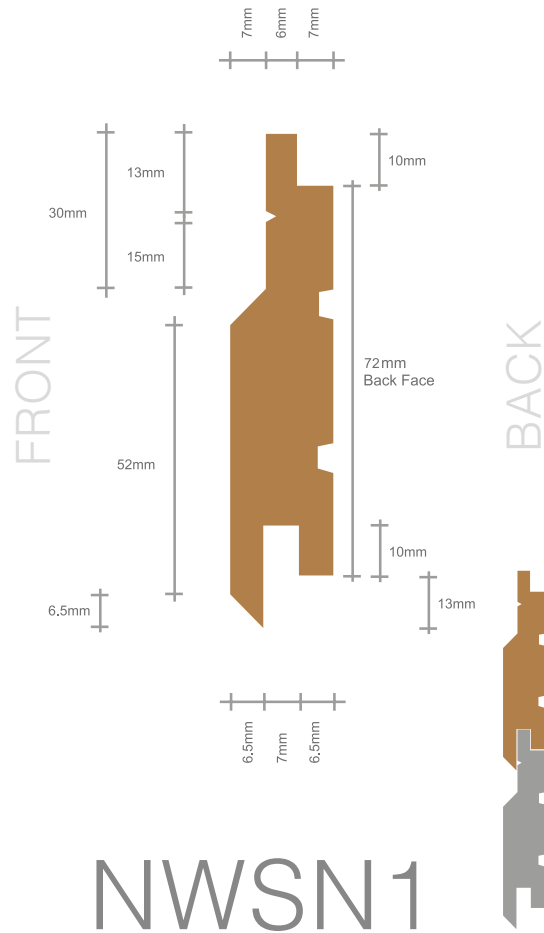

NWFE2 FACE FIX

NORclad[®]
TOTAL CLADDING SOLUTIONS

www.norclad.co.uk | sales@norclad.co.uk | +44 (0) 1275 549476

Timber Cladding Profile:
NWS1 FACE FIX

NORclad[®]
TOTAL CLADDING SOLUTIONS

Timber Cladding Profile:

SECRET FIX PROFILES

NORclad[®]
TOTAL CLADDING SOLUTIONS

www.norclad.co.uk | sales@norclad.co.uk | +44 (0) 1275 549476

NWA1

NWA2

NWA3

NWA4

Timber Cladding Profile: