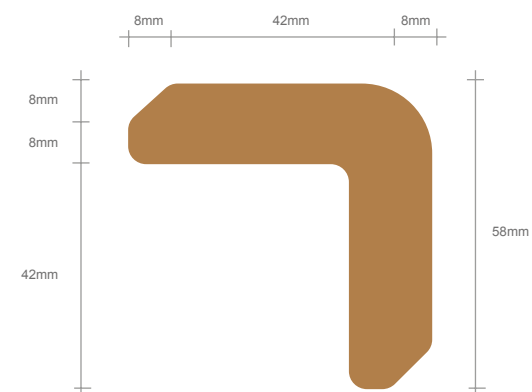

SECRET FIX PROFILES

NORclad[®]
TOTAL CLADDING SOLUTIONS

www.norclad.co.uk | sales@norclad.co.uk | +44 (0) 1275 549476

NWA1

NWA2

NWA3

NWA4

Timber Cladding Profile:

CORNER PROFILES

NORclad[®]
TOTAL CLADDING SOLUTIONS

www.norclad.co.uk | sales@norclad.co.uk | +44 (0) 1275 549476

Timber Cladding Profile:

UK PAINTED PROFILES

NORclad[®]
TOTAL CLADDING SOLUTIONS

www.norclad.co.uk | sales@norclad.co.uk | +44 (0) 1275 549476

NHPA1

NHPA2

NHPA3

Timber Cladding Profile:

UK PAINTED PROFILES

NORclad[®]
TOTAL CLADDING SOLUTIONS

www.norclad.co.uk | sales@norclad.co.uk | +44 (0) 1275 549476

Timber Cladding Profile: