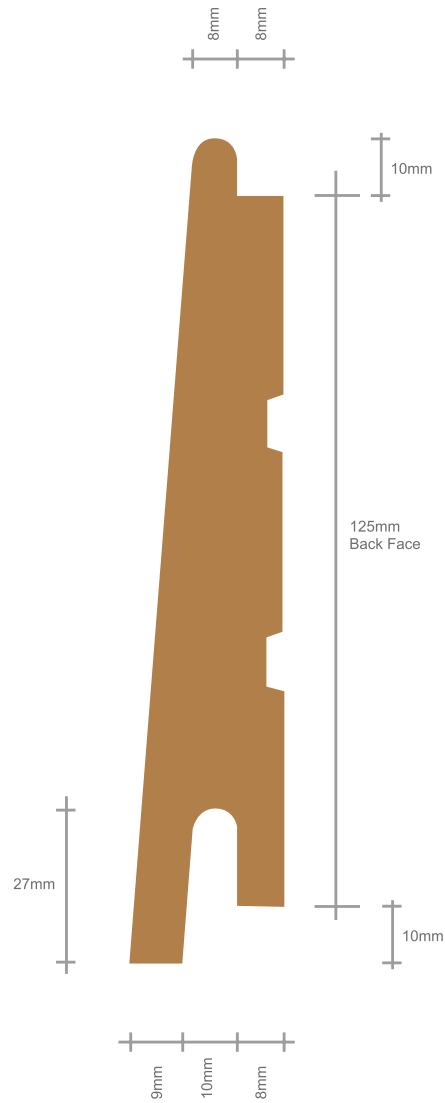

Contents

NORclad® Face Fixed Profiles

- 1 NWC1
- 2 NWC2
- 3 NWC3
- 4 NWCC1
- 5 NWFE2
- 6 NWS1

NORclad® Secret Fix Profiles

- 7 NWSN1 NWSN2 NWSN3

NORclad® Corner Profiles

- 8 NWA1 NWA2 NWA3 NWA4

NORclad® UK Painted Profiles

NORclad[®]
TOTAL CLADDING SOLUTIONS

Timber Cladding Profile:

NWCC1 FACE FIX

NORclad[®]
TOTAL CLADDING SOLUTIONS

www.norclad.co.uk | sales@norclad.co.uk | +44 (0) 1275 549476

FRONT

BACK

Timber Cladding Profile:

NWFE2 FACE FIX

NORclad[®]
TOTAL CLADDING SOLUTIONS

www.norclad.co.uk | sales@norclad.co.uk | +44 (0) 1275 549476

Timber Cladding Profile:
NWS1 FACE FIX

NORclad[®]
TOTAL CLADDING SOLUTIONS

Timber Cladding Profile: