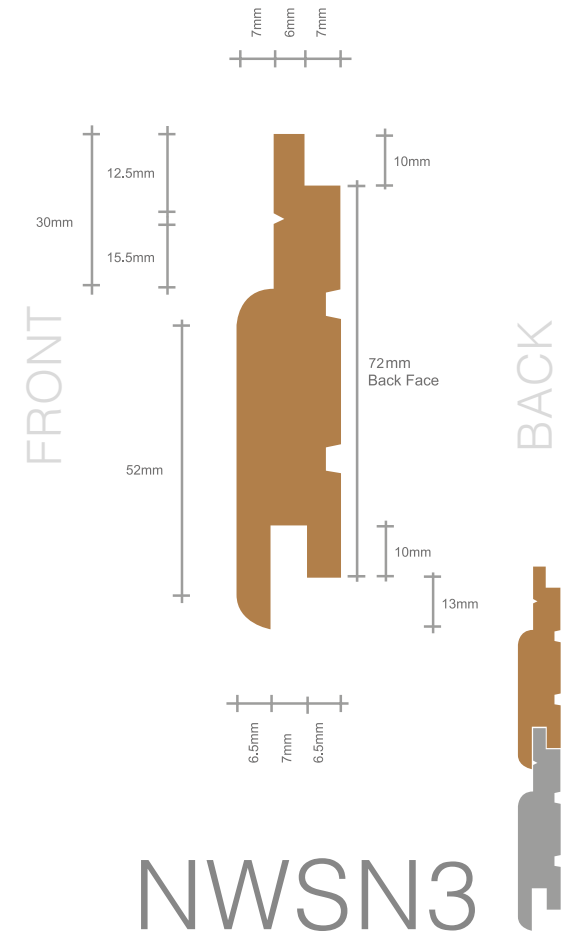

NWFE2 FACE FIX

NORclad[®]
TOTAL CLADDING SOLUTIONS

www.norclad.co.uk | sales@norclad.co.uk | +44 (0) 1275 549476

Timber Cladding Profile:
NWS1 FACE FIX

NORclad[®]
TOTAL CLADDING SOLUTIONS

Timber Cladding Profile:

SECRET FIX PROFILES

NORclad[®]
TOTAL CLADDING SOLUTIONS

www.norclad.co.uk | sales@norclad.co.uk | +44 (0) 1275 549476

NWA1

NWA2

NWA3

NWA4

Timber Cladding Profile: