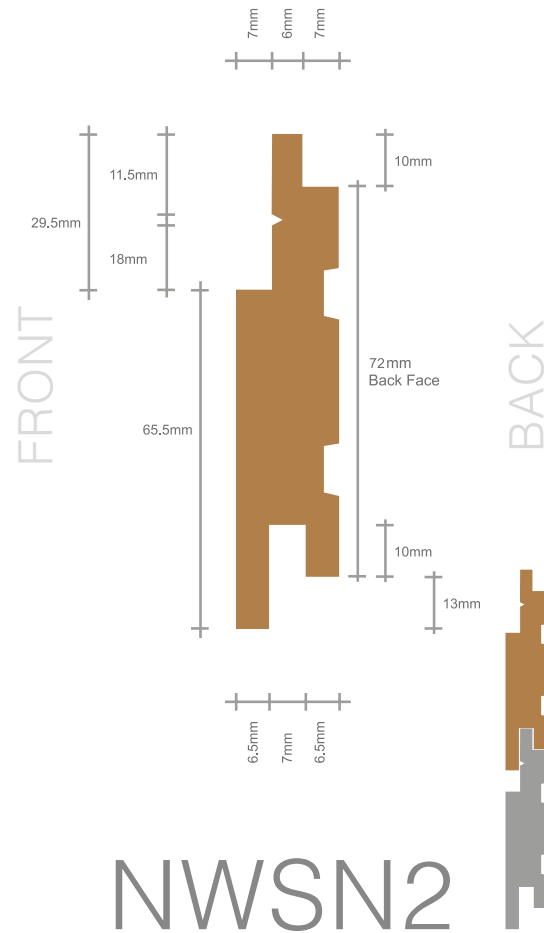

NWFE2 FACE FIX

NORclad[®]
TOTAL CLADDING SOLUTIONS

www.norclad.co.uk | sales@norclad.co.uk | +44 (0) 1275 549476

Timber Cladding Profile:
NWS1 FACE FIX

NORclad[®]
TOTAL CLADDING SOLUTIONS

Timber Cladding Profile:

SECRET FIX PROFILES

NORclad[®]
TOTAL CLADDING SOLUTIONS

www.norclad.co.uk | sales@norclad.co.uk | +44 (0) 1275 549476

NWA1

NWA2

NWA3

NWA4

Timber Cladding Profile: