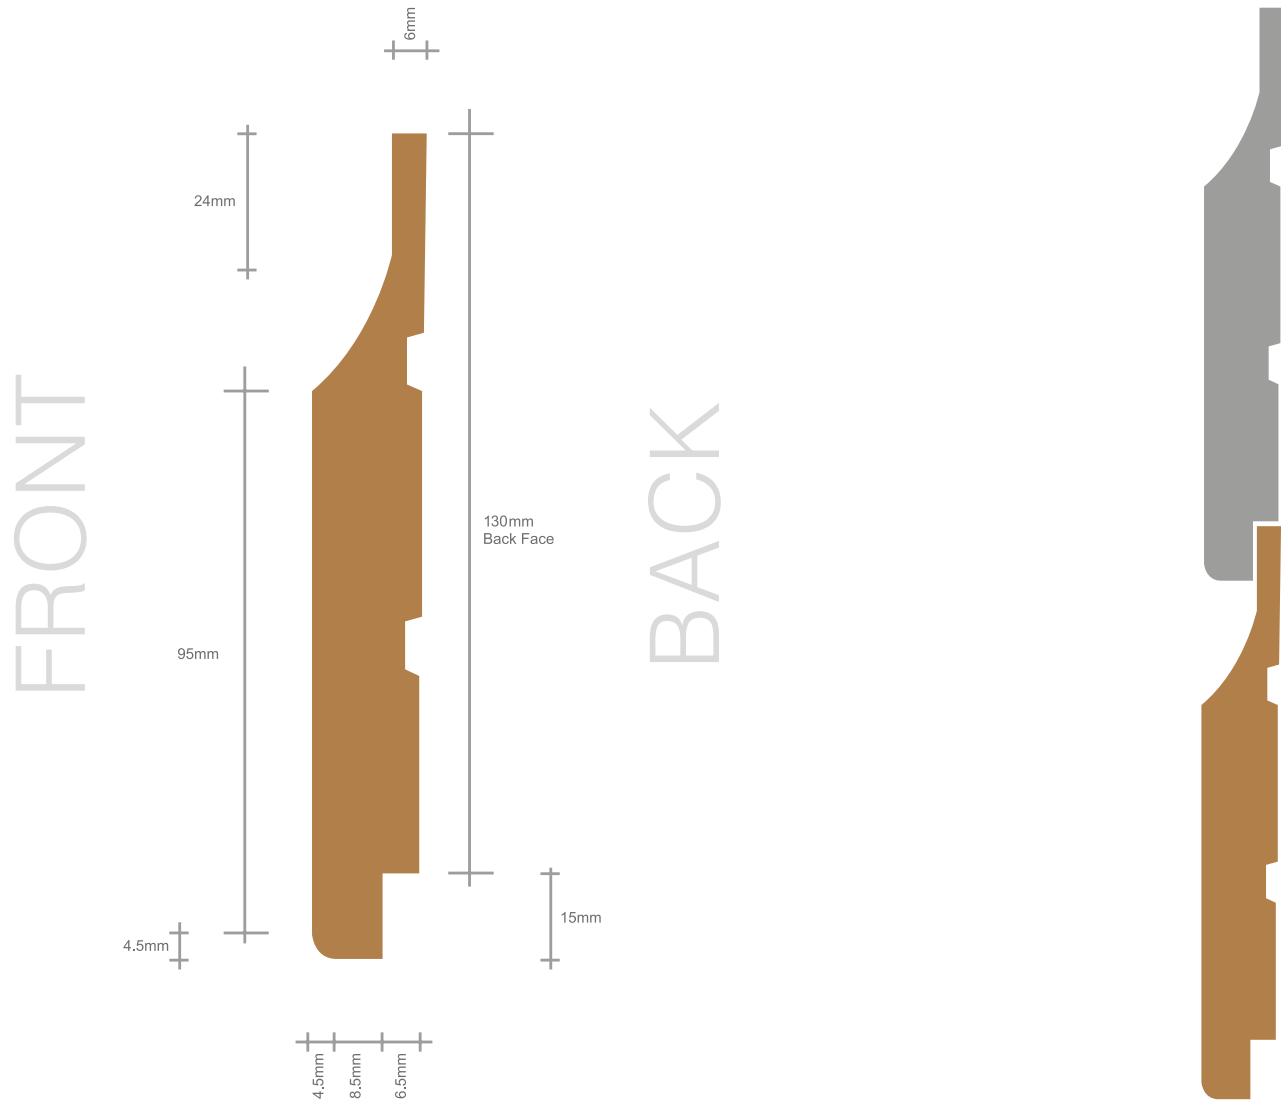

Timber Cladding Profile:
NWS1 FACE FIX

NORclad®
TOTAL CLADDING SOLUTIONS