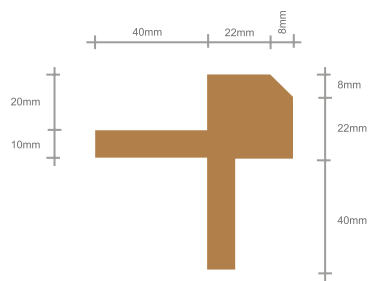

NWA1

NWA2

NWA3

NWA4

Timber Cladding Profile:

CORNER PROFILES

NORclad®
TOTAL CLADDING SOLUTIONS

www.norclad.co.uk | sales@norclad.co.uk | +44 (0) 1275 549476