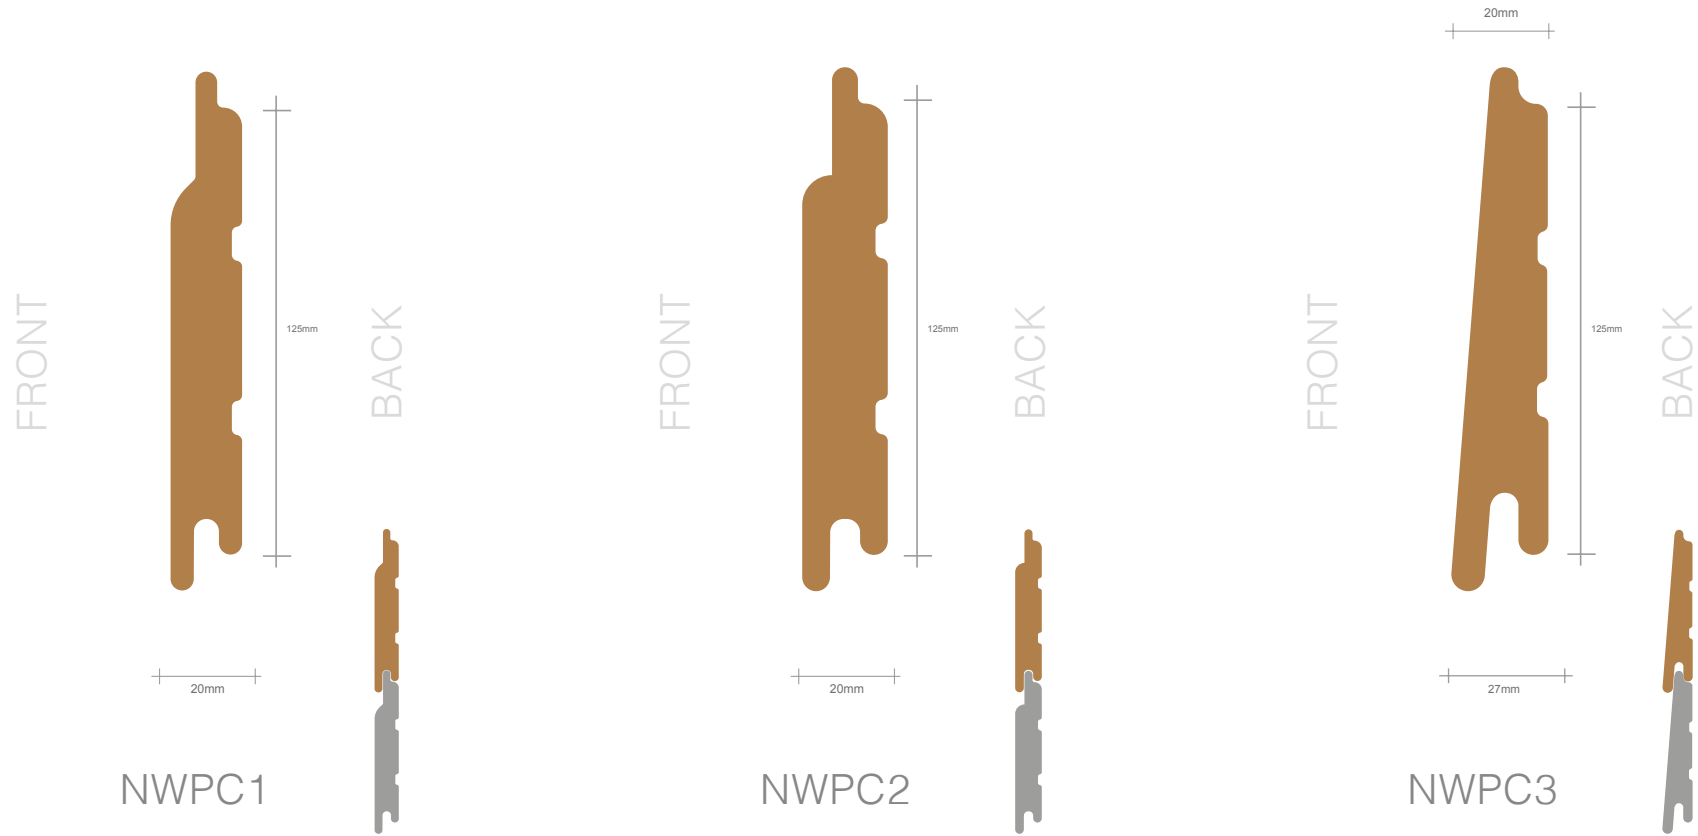

SECRET FIX PROFILES

NORclad[®]
TOTAL CLADDING SOLUTIONS

www.norclad.co.uk | sales@norclad.co.uk | +44 (0) 1275 549476

NWA1

NWA2

NWA3

NWA4

Timber Cladding Profile:

CORNER PROFILES

NORclad[®]
TOTAL CLADDING SOLUTIONS

www.norclad.co.uk | sales@norclad.co.uk | +44 (0) 1275 549476

Timber Cladding Profile:

UK PAINTED PROFILES

NORclad[®]
TOTAL CLADDING SOLUTIONS

www.norclad.co.uk | sales@norclad.co.uk | +44 (0) 1275 549476