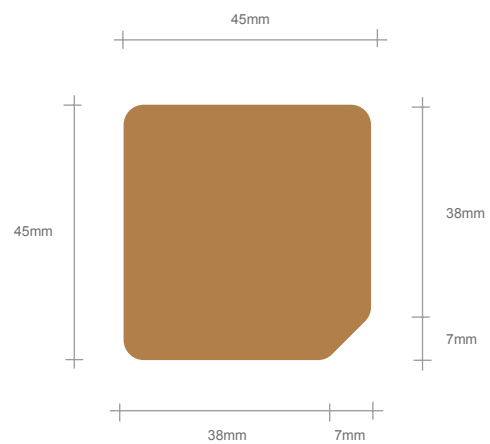

NHPA1

NHPA2

NHPA3

Timber Cladding Profile:

UK PAINTED PROFILES

NORclad®
TOTAL CLADDING SOLUTIONS

www.norclad.co.uk | sales@norclad.co.uk | +44 (0) 1275 549476