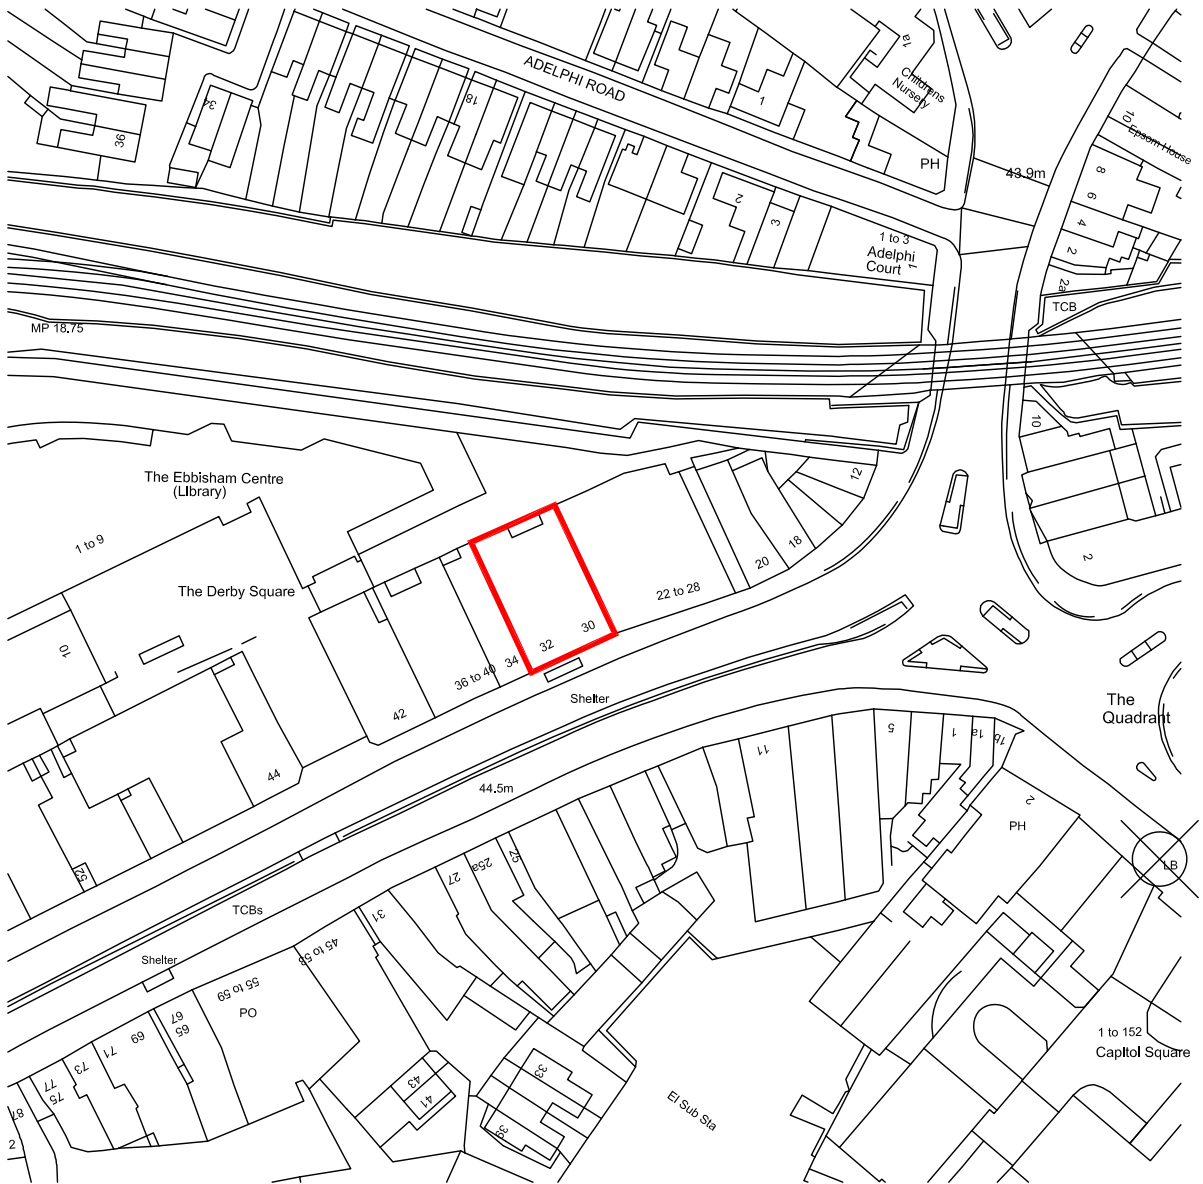

0cm 25m 50m 75m 100m 125m

scale verification bar scale:1:1250

This drawing prints at A4.

Ordnance Survey, (c) Crown Copyright 2020. All rights reserved. Licence number 100022432

PROJECT	DRAWING	SCALE	DRAWING NO
30 & 32 HIGH STREET, EPSOM, SURREY, KT19 8AH	LOCATION PLAN	1:1250 @ A4	HGH32/001