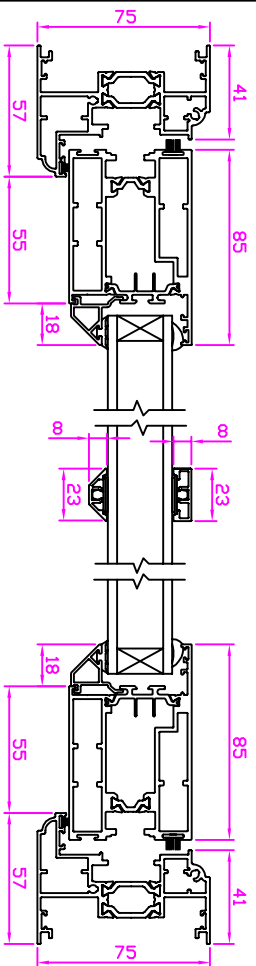

Project: SK2593 (JW4376 17122020)  
 Title: EL75 Resi Door System - Kitchen Door

This drawing remains the property of Joedan. Copying, Modification or Distribution without permission is prohibited.  
 All Dimensions in Millimetres. Unless Otherwise Stated. Do Not Scale This Drawing. If Unsure Please Ask

Section B-B

Section A-A

Drawn By	Date	Issue
Matt Davies	12-01-21	A1