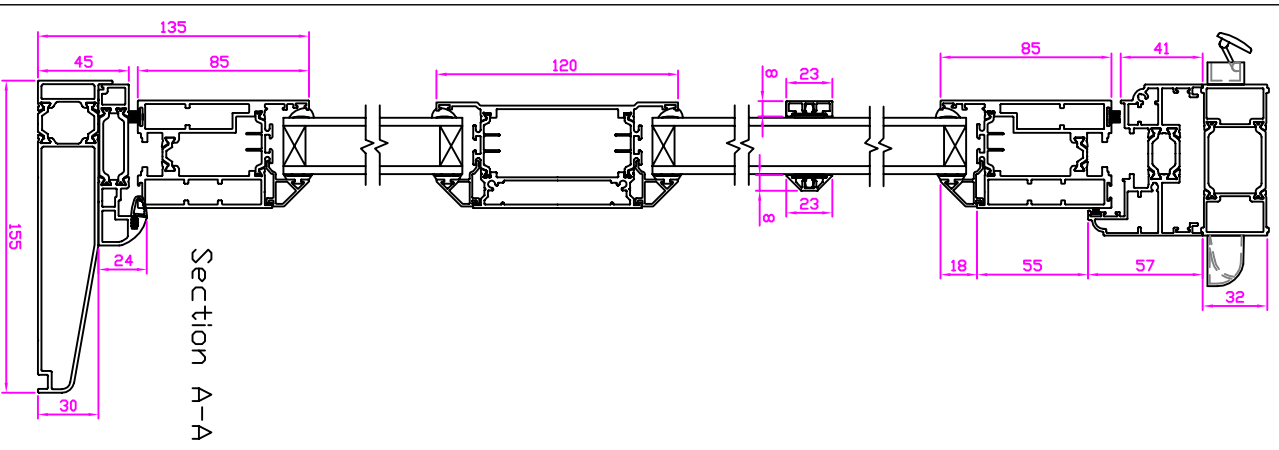

Section A-A

Drawn By	Date	Issue
Matt Davies	12-01-21	A1