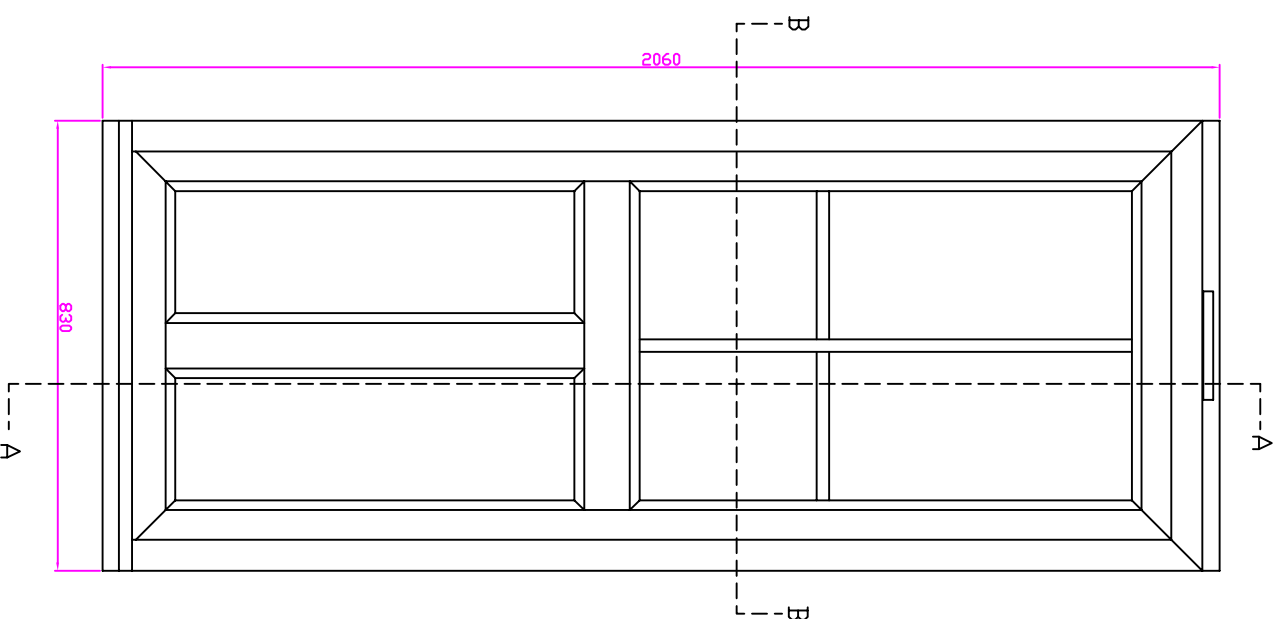

Section A-A

Drawn By	Date	Issue
Matt Davies	12-01-21	A1