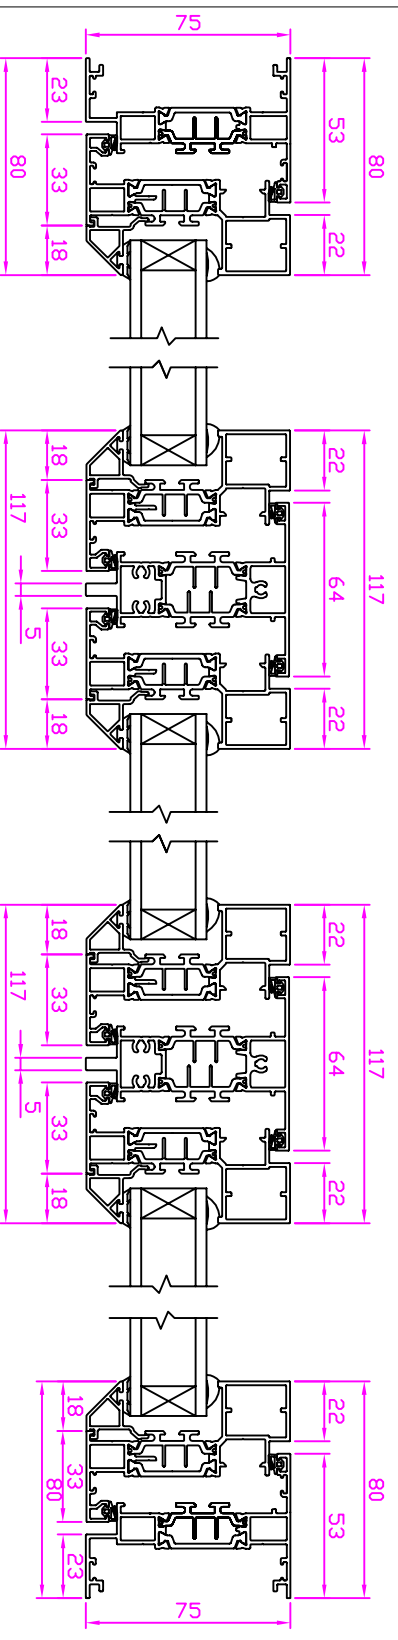

Section A-A

Section B-B

Project: SK2593 (JW4376 17122020)  
 Title: EL75 Flush System - Rear Bedroom

This drawing remains the property of Joedan. Copying, Modification or Distribution without permission is prohibited.  
 All Dimensions in Millimetres. Unless Otherwise Stated. Do Not Scale This Drawing. If Unsure Please Ask

Drawn By	Date	Issue
Matt Davies	12-01-21	A1