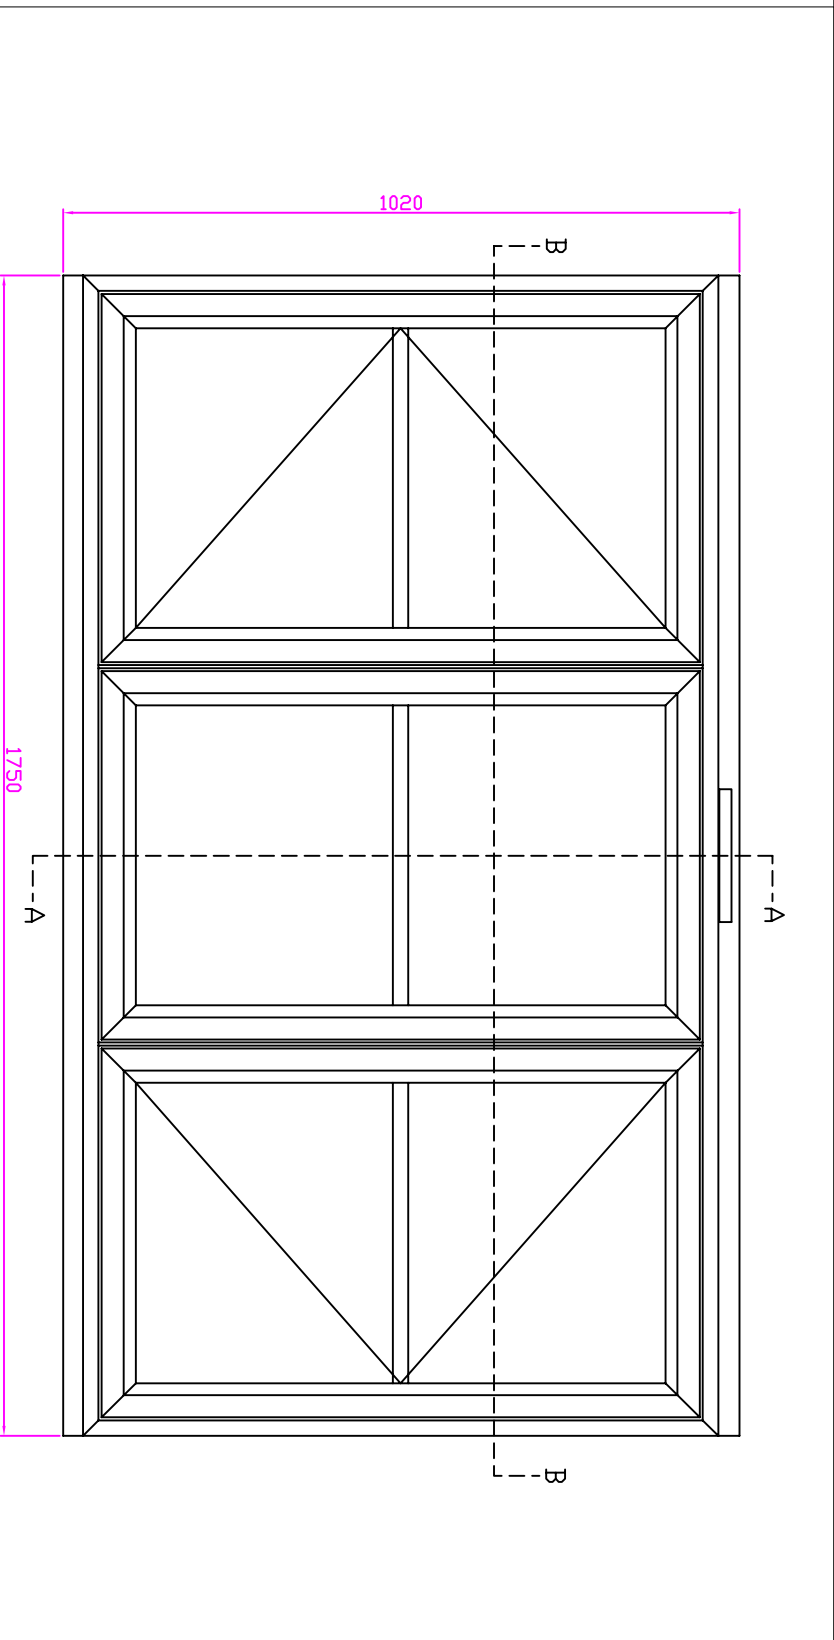

Section A-A

Section B-B

Project: SK2593 (JW4376 17122020)  
 Title: EL75 Flush System - Rear Bedroom

This drawing remains the property of Joedan. Copying, Modification or Distribution without permission is prohibited.  
 All Dimensions in Millimetres. Unless Otherwise Stated. Do Not Scale This Drawing. If Unsure Please Ask

Drawn By	Date	Issue
Matt Davies	12-01-21	A1