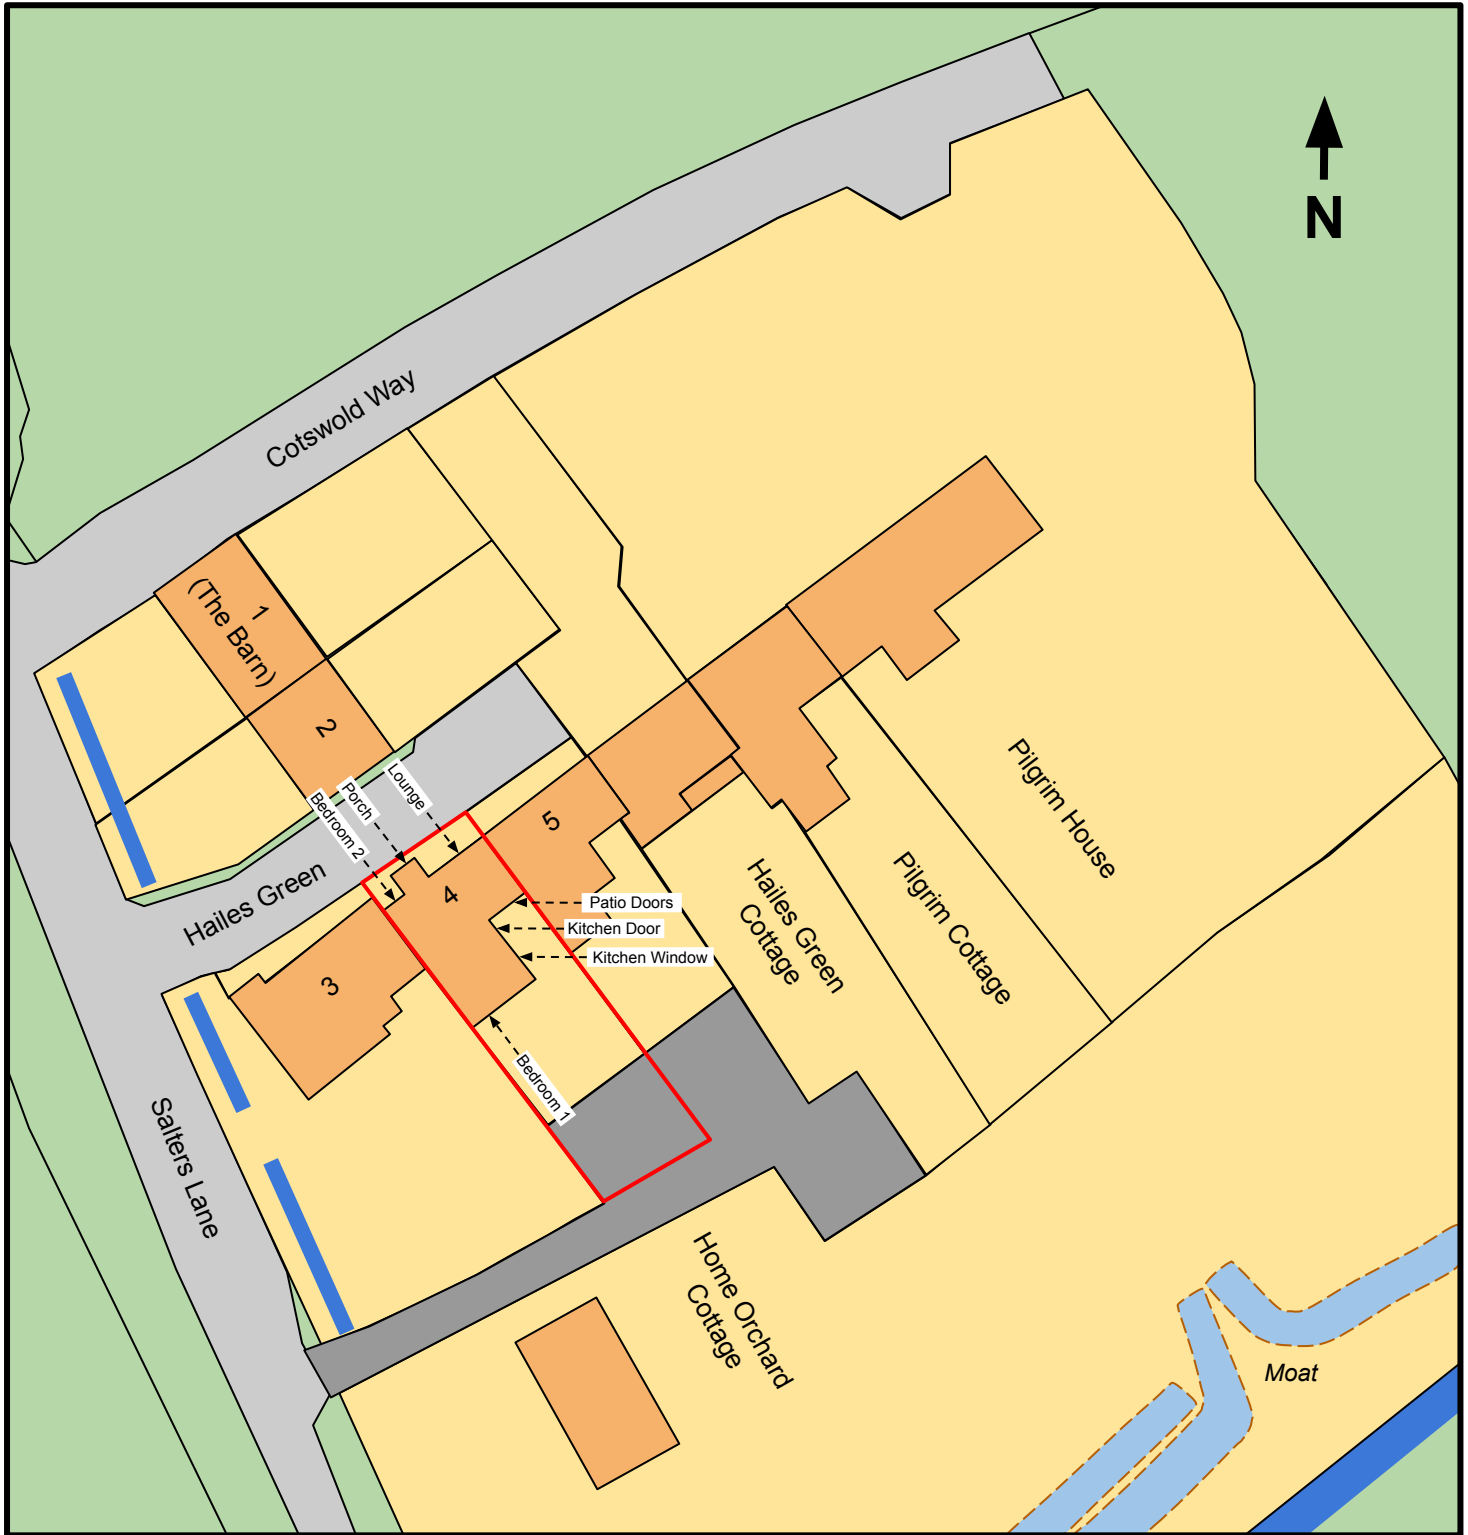

4 Hailes Green - Block Plan

24th January 2021

Scale 1:500 @ A4

(4 Hailes Green shown with Red Border
Replacement Windows and Doors arrowed)