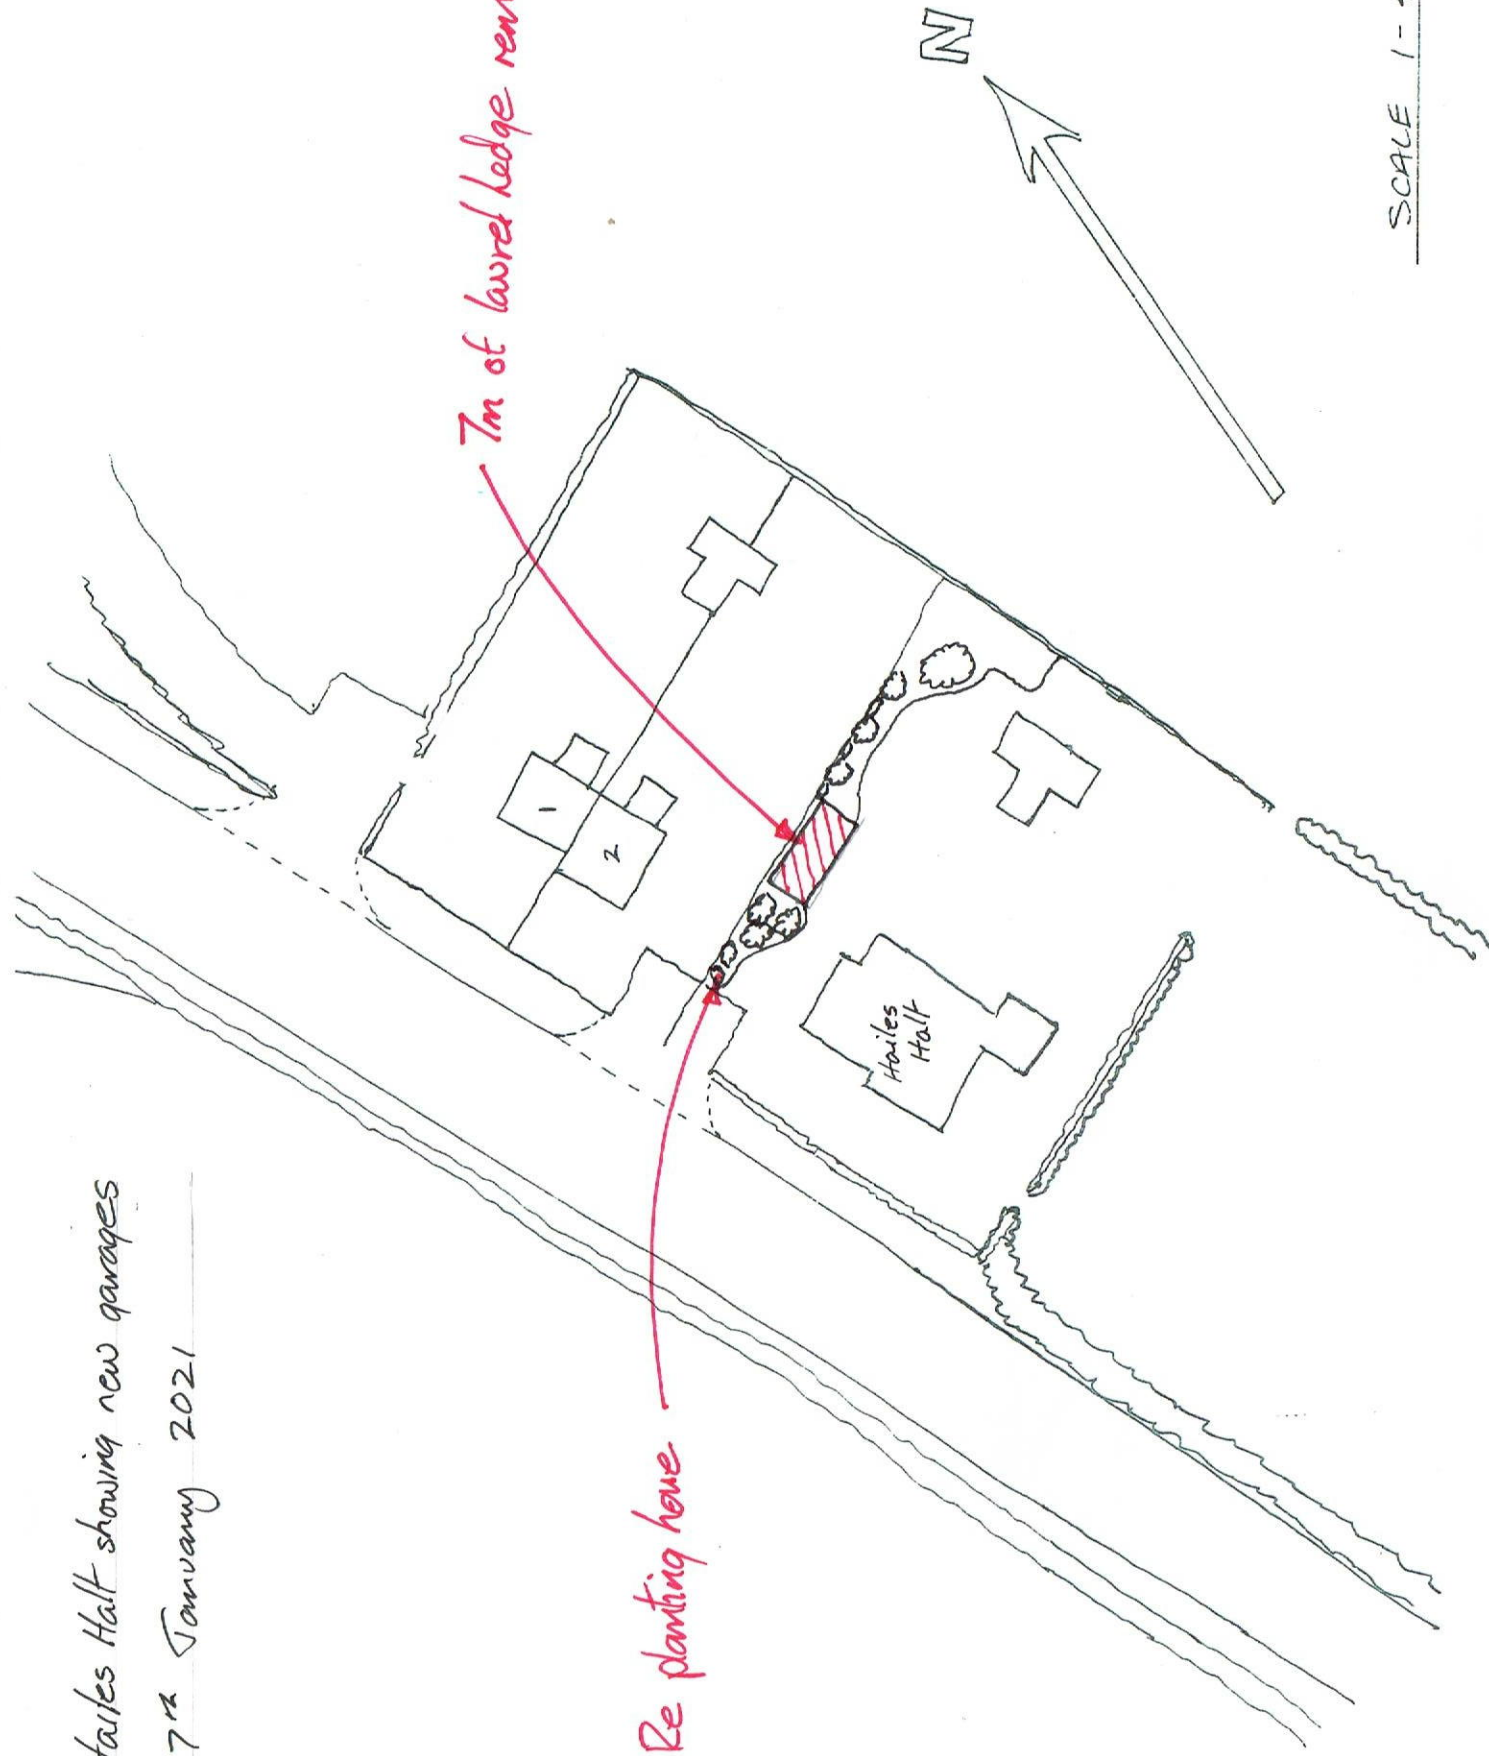

Hailes Halt showing new garages
17th January 2021

Re planting here

7m of laurel hedge removed here

SCALE 1 - 500

Scale 1:2500

This plan is for identification purposes only, and although believed to be correct, its accuracy is not guaranteed and it does not form part of the Contract.

Based upon the Ordnance Survey Map with permission of the Controller H.M.S.O. Crown copyright reserved.

Jackson-Stops & Staff

Cotswold Offices:
Burford: 112 High Street,
Burford OX18 4QJ
Chipping Campden: Market House,
Chipping Campden GL55 6AJ
Cirencester: Dyer Lodge,
Cirencester GL7 2PP