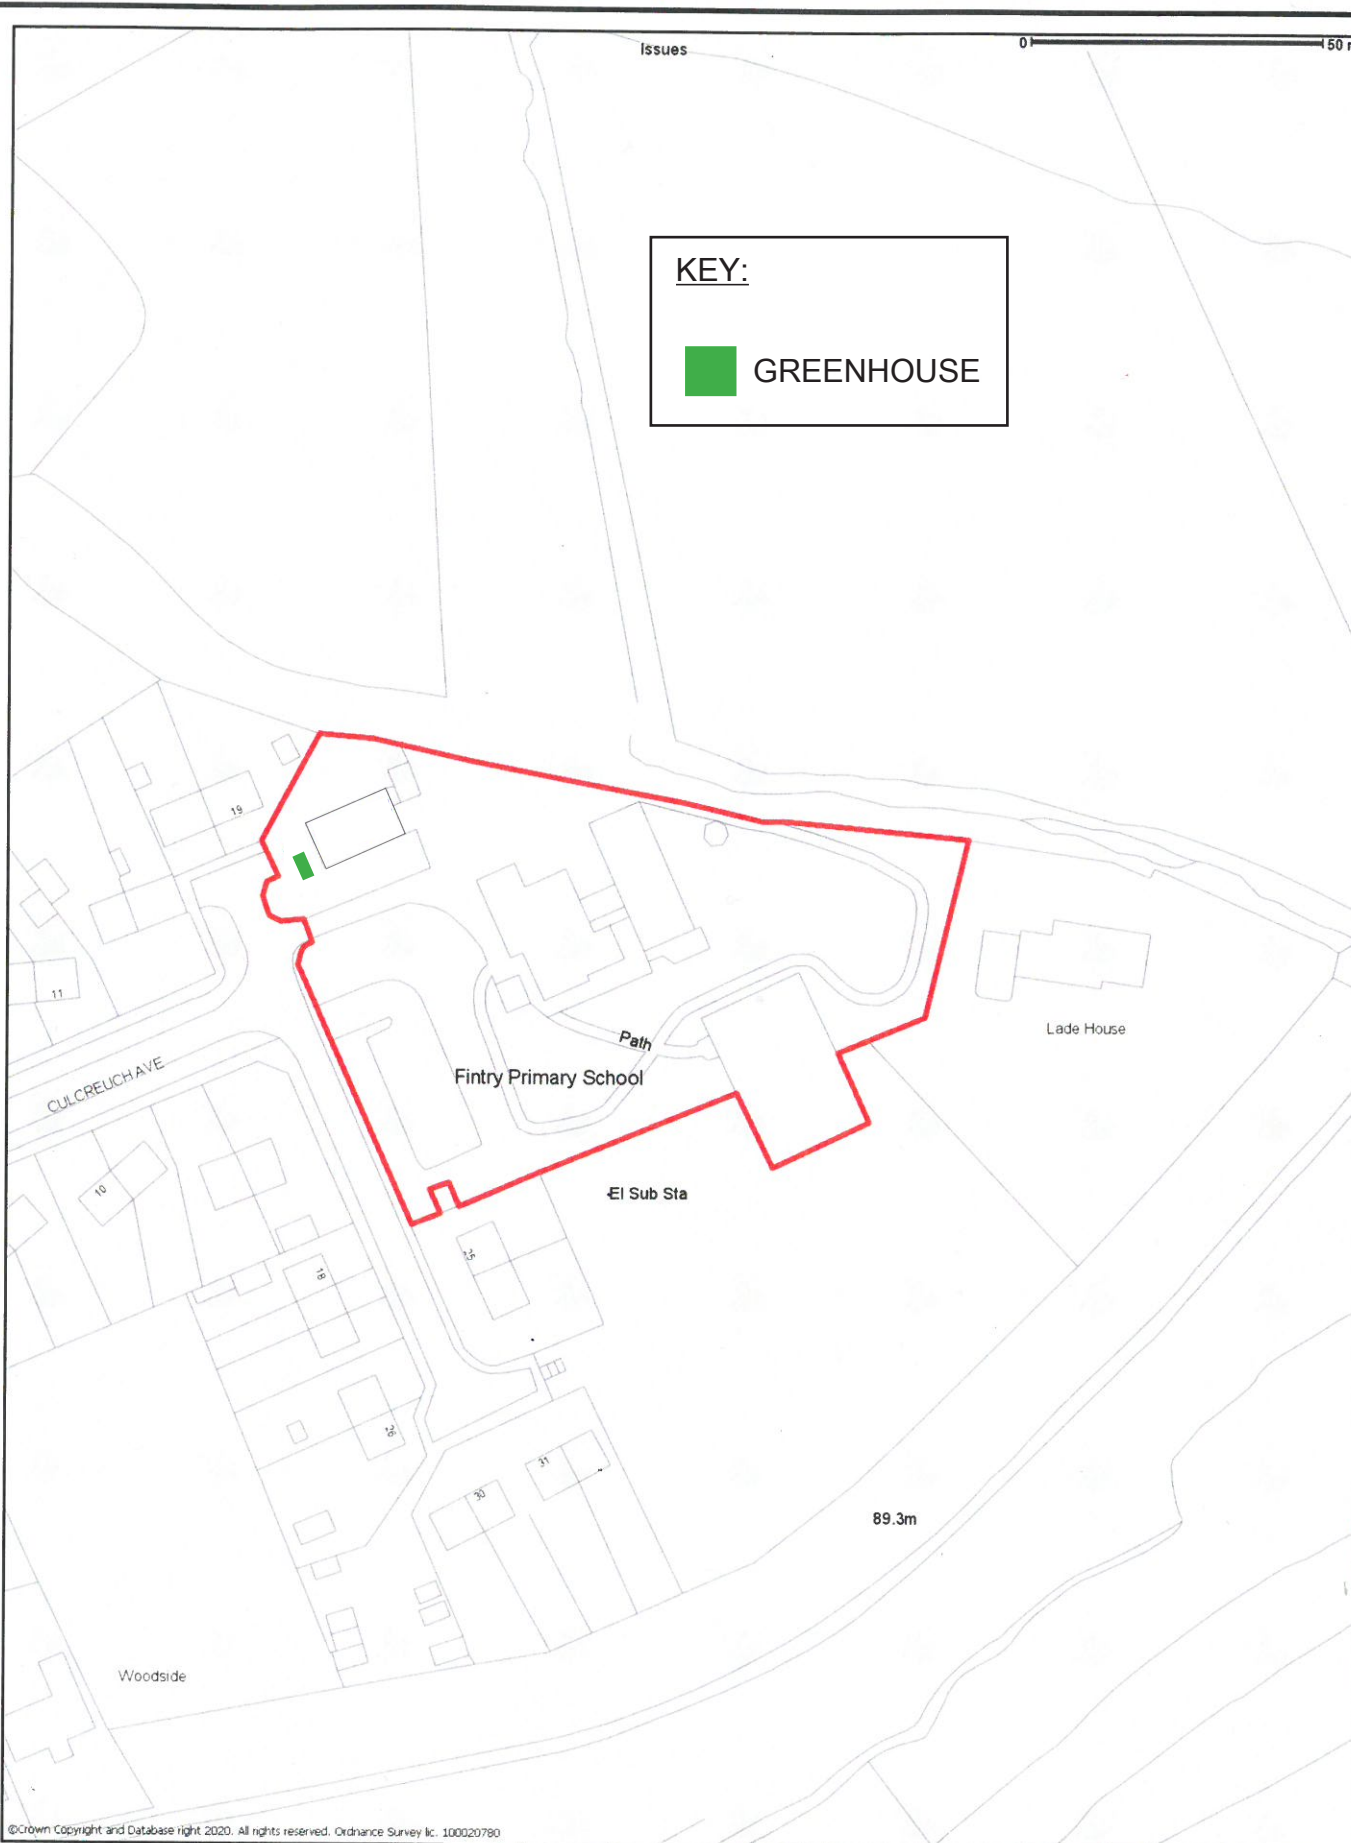

Issues

0 50 m

KEY:

GREENHOUSE

©Crown Copyright and Database right 2020. All rights reserved. Ordnance Survey Lic. 100020780

Scale 1:1250

Location Plan, Nursery & Primary Schools,
Culcreuch Avenue, Fintry,