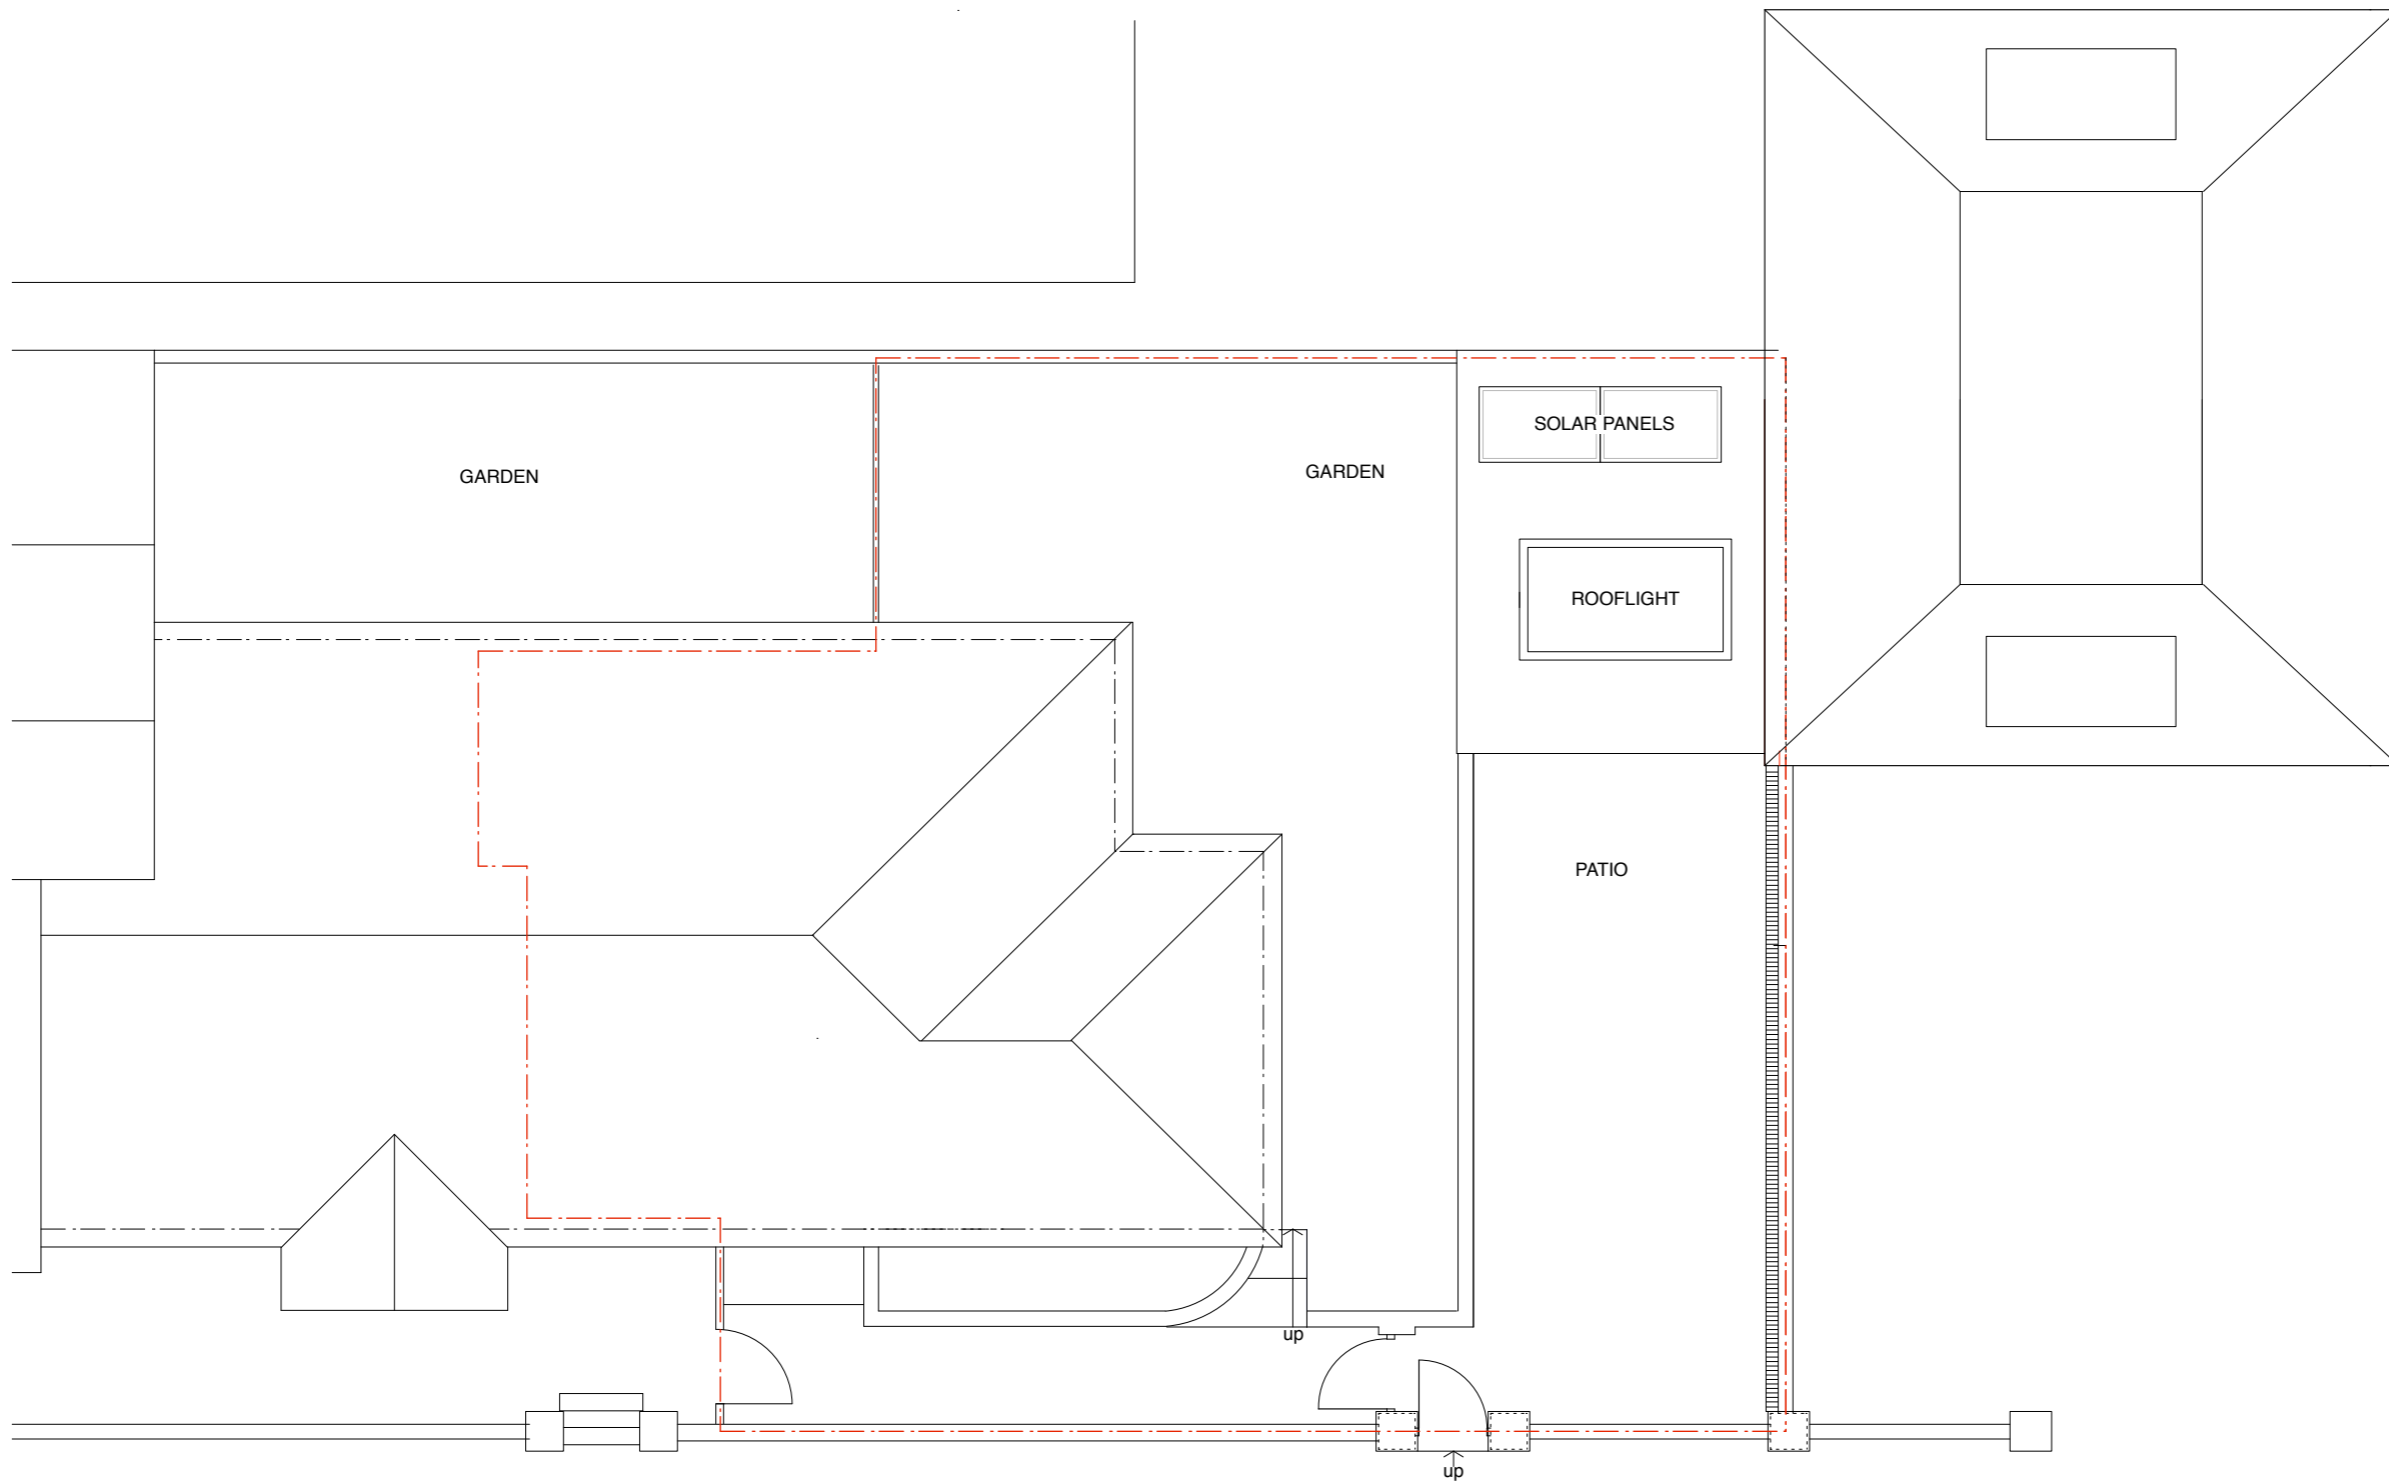

FOR PLANNING PURPOSES ONLY

To be read in conjunction with other relevant drawings and information.

Any discrepancies to be brought to the attention of the architect.

Do not scale from drawing.

ROOF PLAN

JOB	1E FREELAND ROAD LONDON W5 3HR				
DWG	ROOF PLAN AS PROPOSED				
JOB NO	0798	DWG NO	PR02	DRAWN	M C
DATE	12/20	SCALE	1:100 @A3	REV	