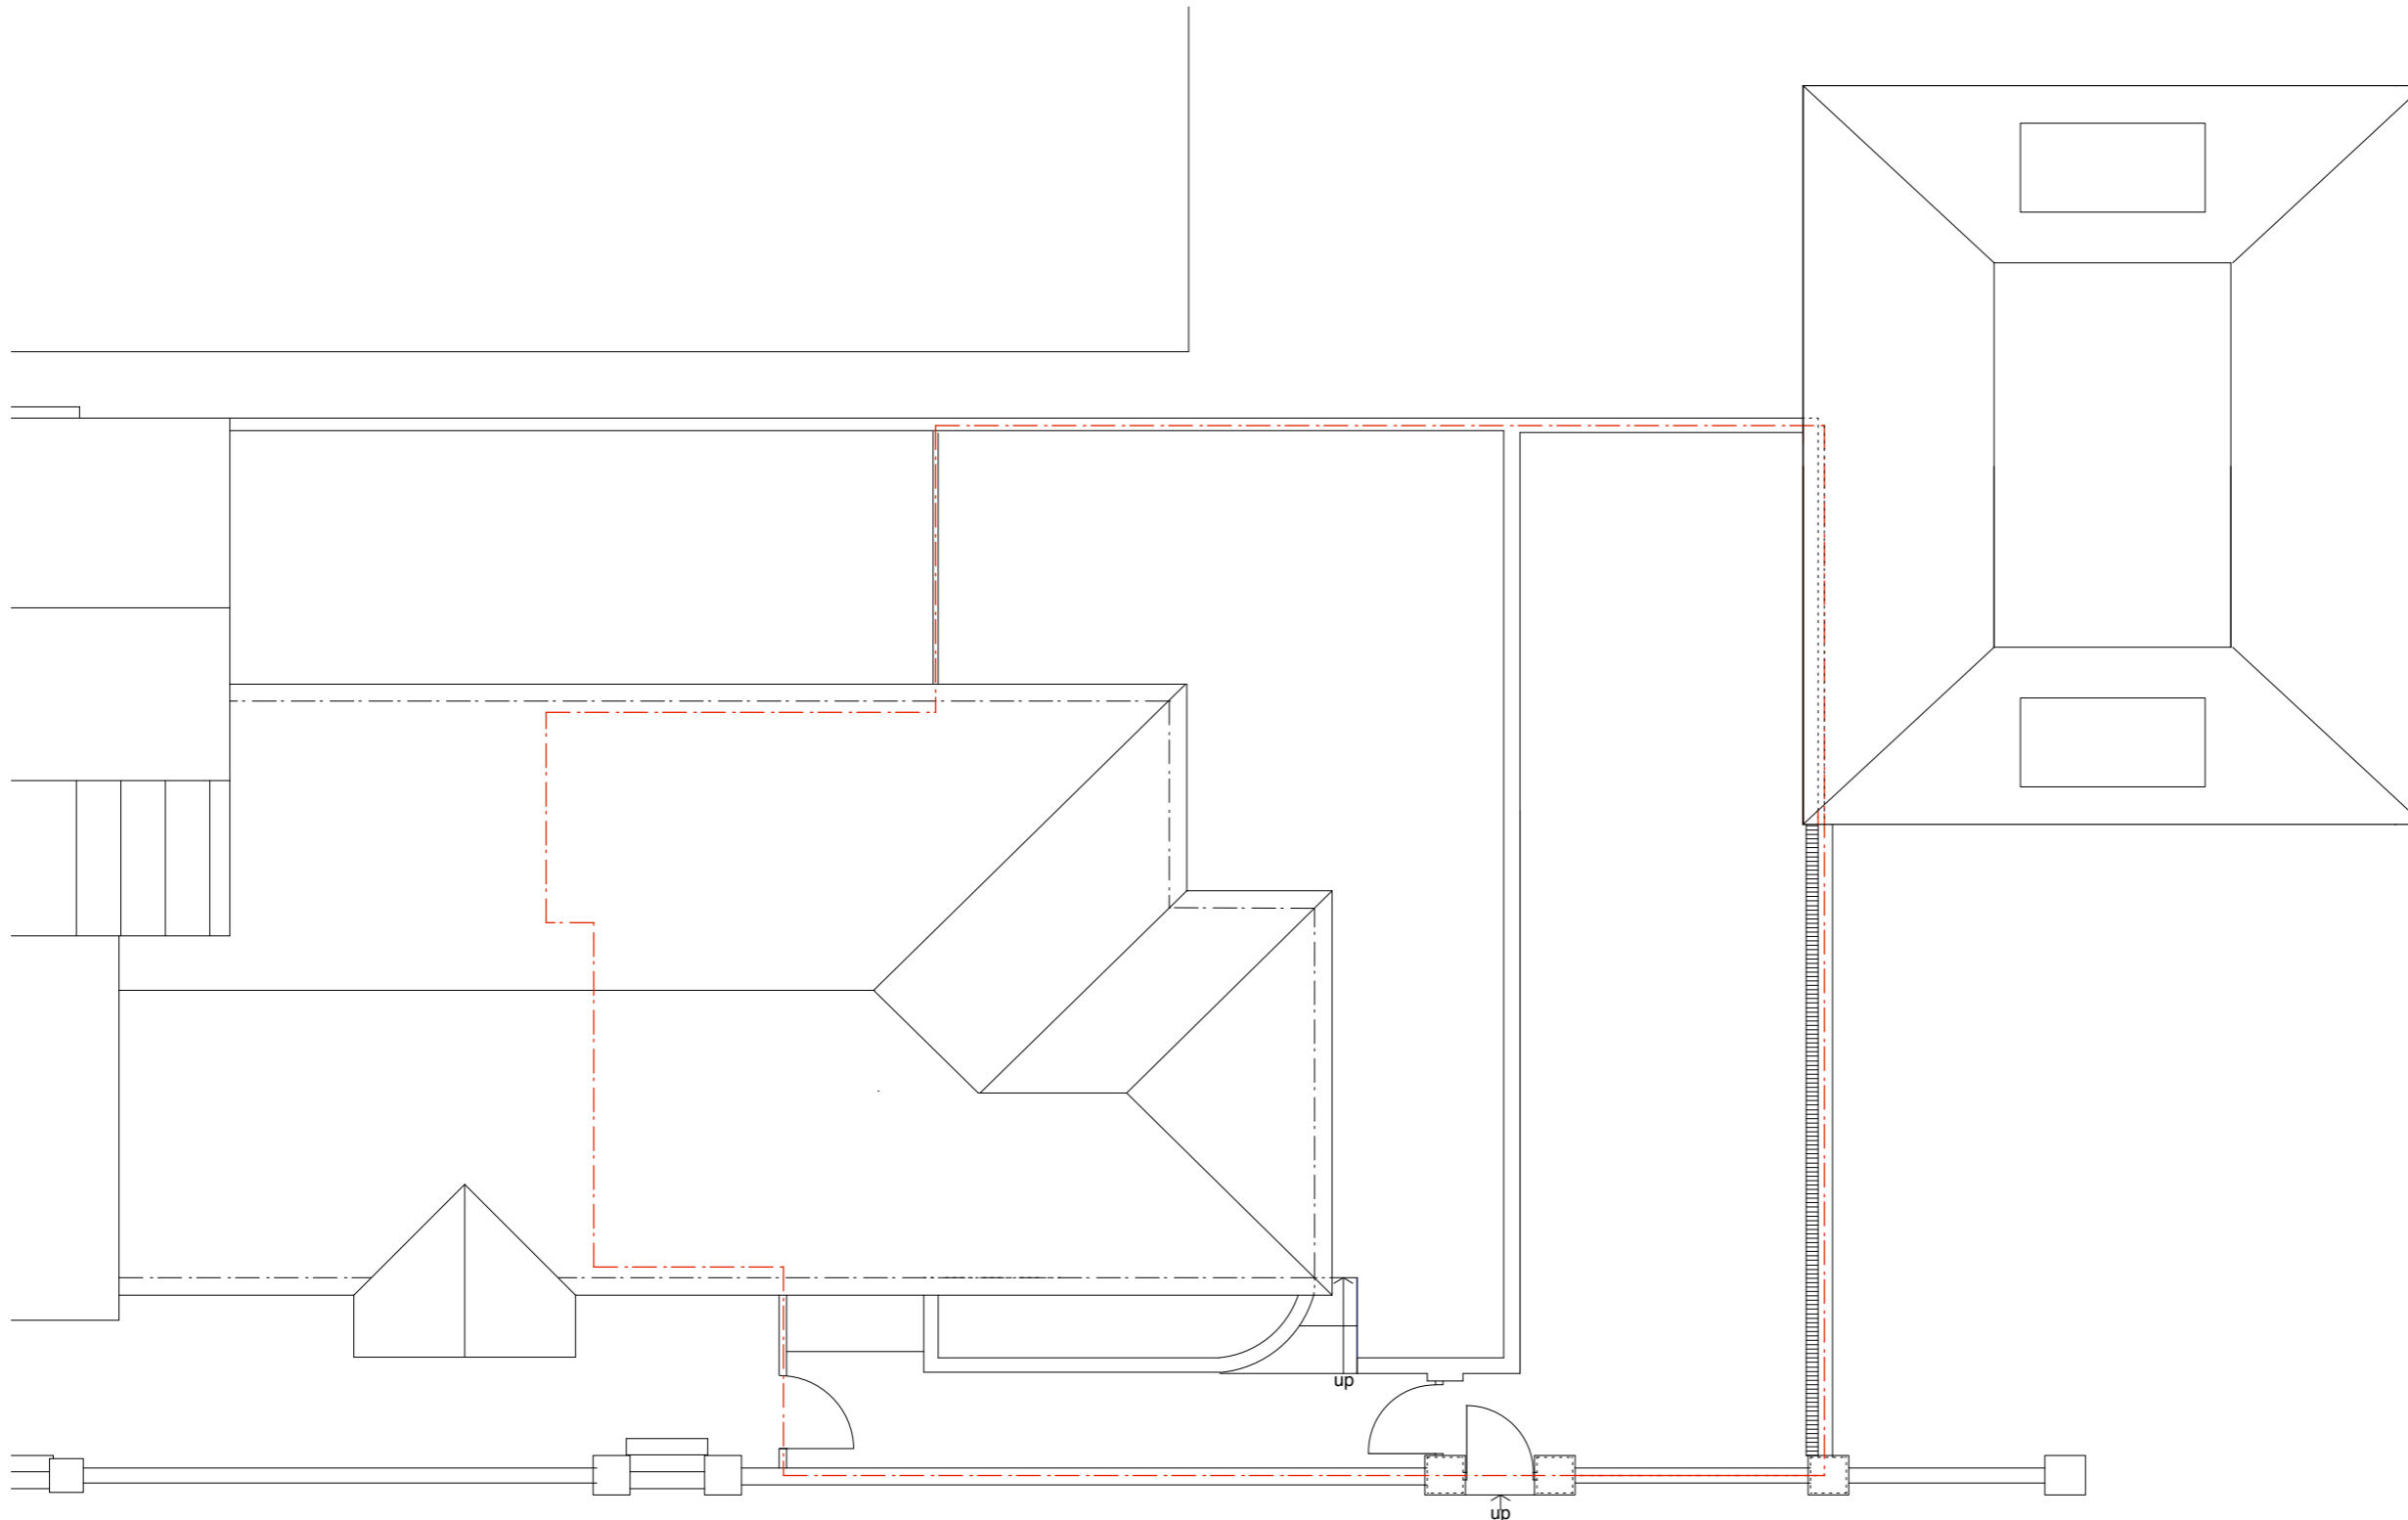

FOR PLANNING PURPOSES ONLY

To be read in conjunction with other relevant drawings and information.

Any discrepancies to be brought to the attention of the architect.

Do not scale from drawing.

ROOF PLAN

JOB	1E FREELAND ROAD LONDON W5 3HR				
DWG	ROOF PLAN AS EXISTING				
JOB NO	0798	DWG NO	EX02	DRAWN	M C
DATE	12/20	SCALE	1:100 @A3	REV	