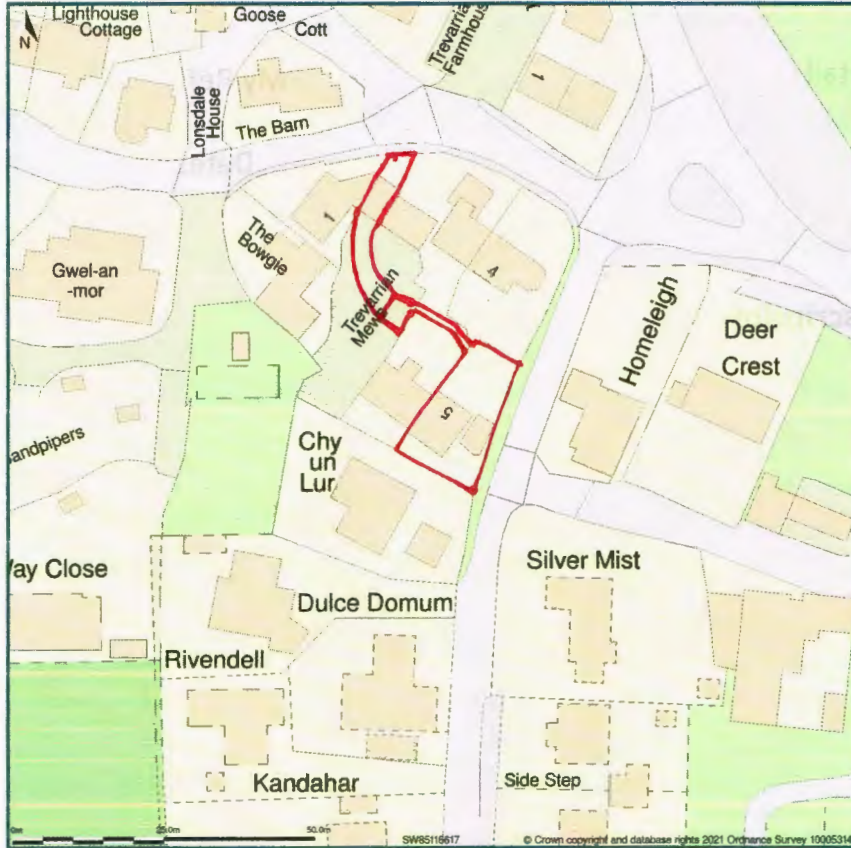

Spring Sunrise, 5, Trevarrian Mews, Road From Shrub Cottage To Junction North Of Deer Crest, Trevarrian, Newquay, Cornwall, TR8 4AU

Site Plan shows area bounded by: 185039.91, 66104.84 185181.34, 66246.26 (at a scale of 1:1250), OSGridRef: SW85116617. The representation of a road, track or path is no evidence of a right of way. The representation of features as lines is no evidence of a property boundary.

Produced on 25th Jan 2021 from the Ordnance Survey National Geographic Database and incorporating surveyed revision available at this date. Reproduction in whole or part is prohibited without the prior permission of Ordnance Survey. © Crown copyright 2021. Supplied by www.buyaplan.co.uk a licensed Ordnance Survey partner (100053143). Unique plan reference: #00593395-9ACE2D