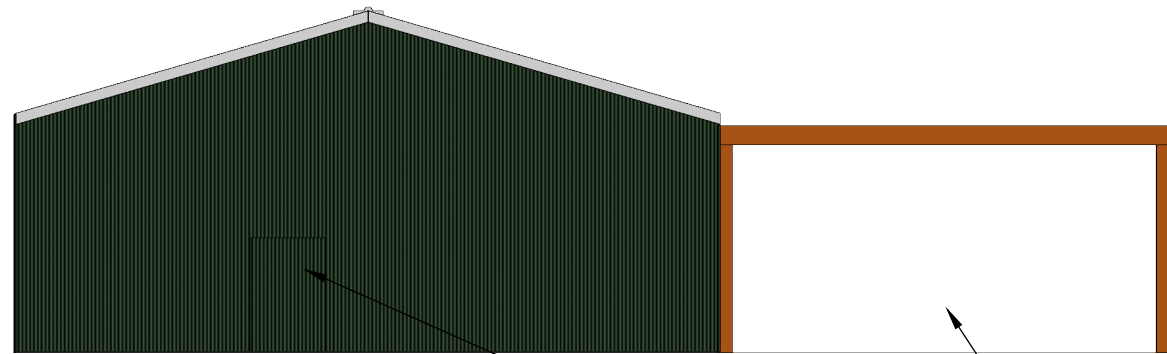

Old Nursery Farm Kingsey - Change of Use to Mixed B2/B8 - Elevations

Steel Double Doors

Front Elevation

Plastic Coated Metal Panels (Dark Green)

Side Elevation (West)

Rear Elevation

Entrance Door

Covered Storage Area

Plastic Coated Metal Sheets (Light Grey)

Cement Fibre sheeting

Side Elevation (East)

Tea Room

1:100@A3  
Dwg.No.PH/CM/3  
P.Hems

0 1 2 3 4 10

Scale 1:100

**Hemisphere Planning Consultants**  
Paul@Hemisphereplanning.co.uk  
M:07519656797