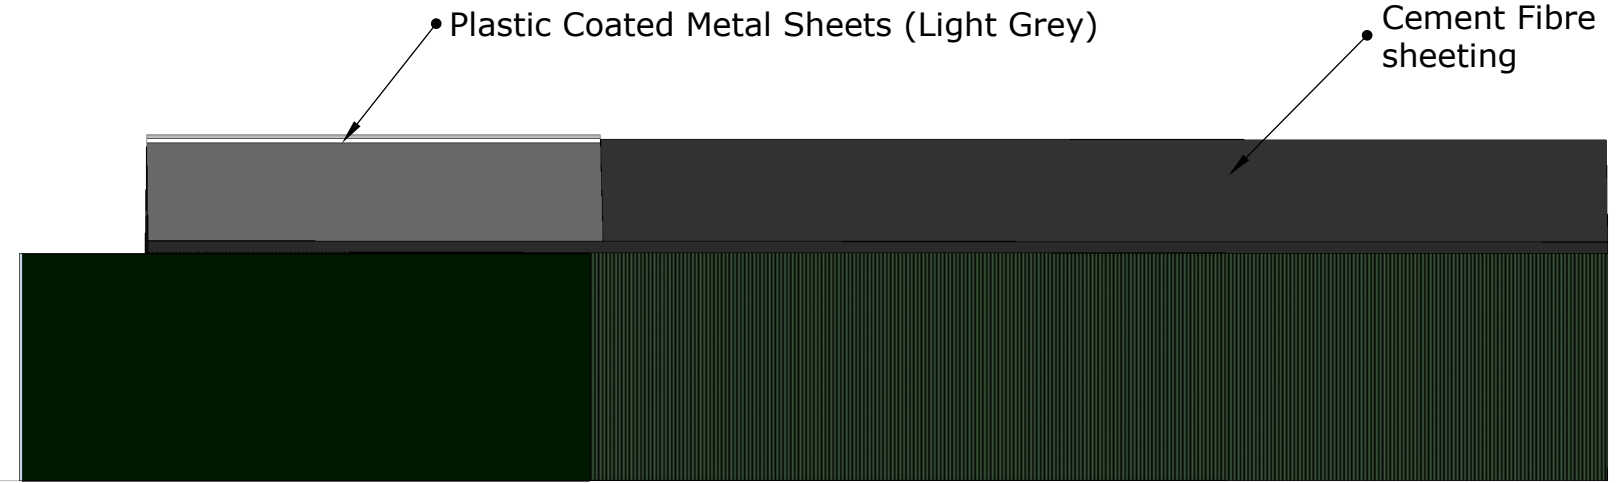

Old Nursery Farm Kingsey - Change of Use to Mixed B2/B8 - Elevations

Steel Double Doors

Front Elevation

Plastic Coated Metal Panels (Dark Green)

Side Elevation (West)

Rear Elevation

Entrance Door

Covered Storage Area

Plastic Coated Metal Sheets (Light Grey)

Cement Fibre sheeting

Side Elevation (East)

Tea Room

1:100@A3  
Dwg.No.PH/CM/3  
P.Hems

0 1 2 3 4 10

Scale 1:100

**Hemisphere Planning Consultants**  
Paul@Hemisphereplanning.co.uk  
M:07519656797