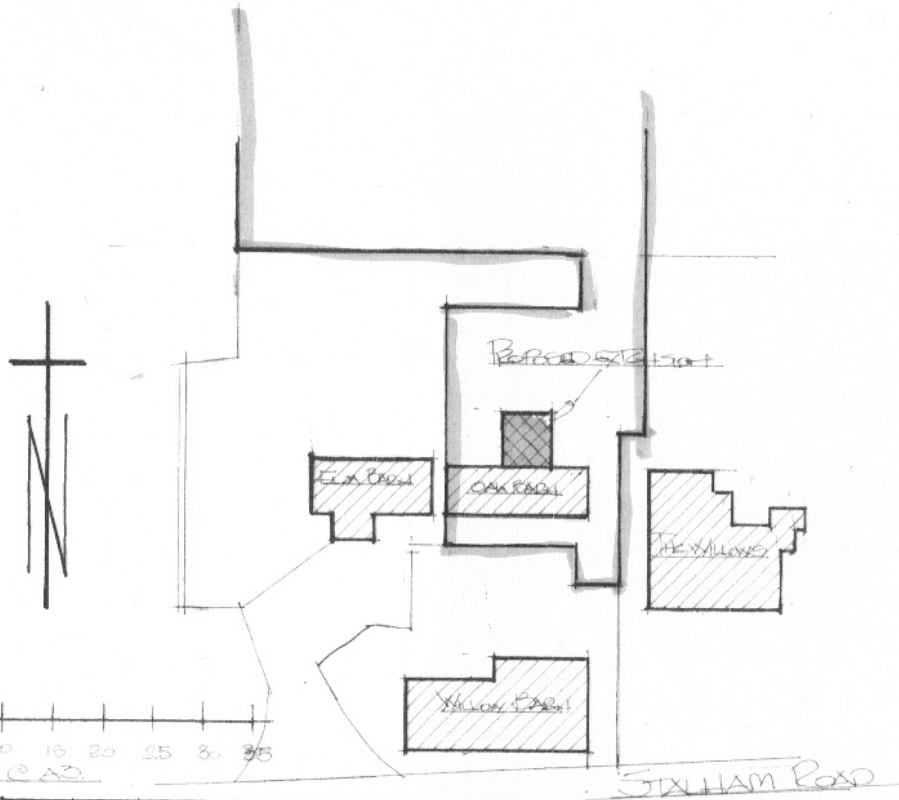

PROPOSED GARDEN ROOM EXTENSION OAK BARN, STALHAM ROAD, SEA
PALLING, NORFOLK NR12 0TT

SCALE 1:50 & 500 @ A3

JANUARY 2021

EXISTING REAR ELEVATION AND SITE PLAN

DRG NO 2021/2/5 REV

DRG BY 

1:50 at A3