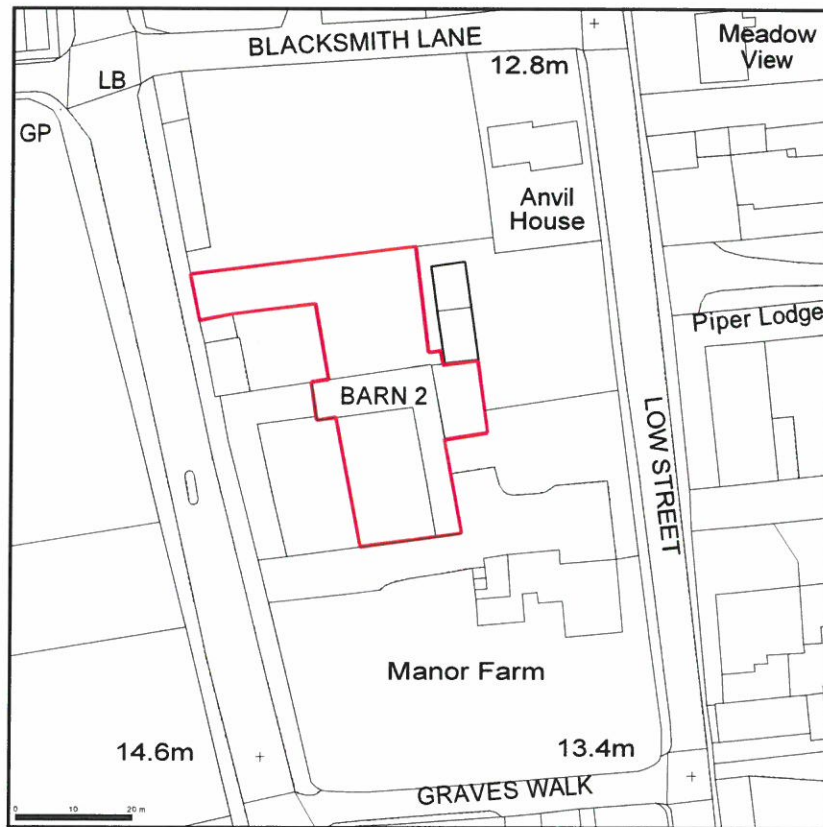

# LOCATION PLAN (BARN 2)

20 METRES

Supplied by Streetwise Maps Ltd  
www.streetwise -maps.com  
Licence No: 100047474

SCALE 1:1250

DRAWING No. 1360/3

DATE JANUARY 2021