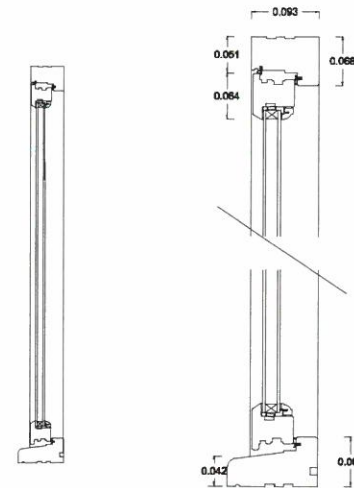

Timber infill

All external joinery to be painted in RAL 7044 Silk Grey

TYPICAL SECTIONS

1:10 1:5

BARN 2,
MANOR FARM,
GREAT NORTH ROAD,
TORWORTH,
RETFORD,
NOTTS.

1360/4 JAN 2021

NL

NETTLEDALE LIMITED